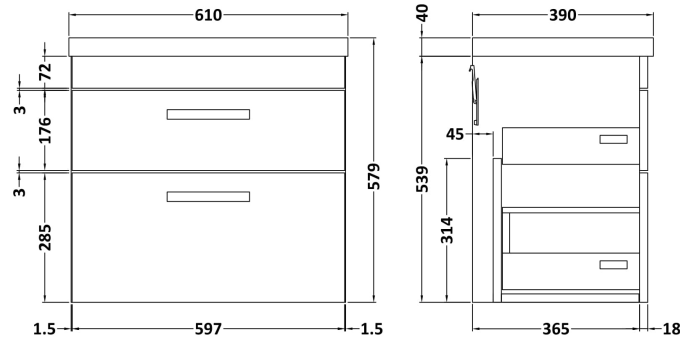

Sales Code: ATH045A

Description: 600 Wh 2-Drawer Vanity & Basin 1

Packaging Details

Barcode: 5055275899649

Sales Code: MOC693

Description: 600 Wall Hung 2-Drawer Basin Unit

Product Dimensions

Height (mm):	538
Width (mm):	600
Depth (mm):	383
Nett Weight (kg):	20.5

Packaging Dimensions

Height (mm):	560
Width (mm):	620
Depth (mm):	405
Gross Weight (kg):	21

Packaging Data

Box Colour:	Brown Cardboard Box
Box Qty:	1
Label Size:	100 x 50
Label Colour:	White Label
Label Qty:	2

Outer Box Dimensions (If Applicable)

Height (mm):	
Width (mm):	
Depth (mm):	
Gross Weight (kg):	
Barcode:	5055275881378

Product Details

Country of Origin:	United Kingdom
Fitting Instruction:	No
CE Certification:	N/A
FSC Certified Materials:	Yes
Colour:	Natural Oak
Construction Method:	Cam & Wood Dowel
Construction Type:	Rigid
Cabinet Finish:	MFC Textured Woodgrain
Fascia Finish:	MFC Textured Woodgrain
Cabinet Thickness (mm):	18
Fascia Thickness (mm):	18
Drawer Included:	Yes
Drawer Type:	80mm High Metal Softclose
No of Shelves:	0
Hinge Type:	Not Applicable
Hinge Included:	Not Applicable
Adjustable Legs:	No, Not Required
Fixings Included:	Yes
Handle Style:	Contemporary
Waste Shroud:	Yes
Handle Included:	Yes, Supplied
Handle Type:	D-Shape

Sales Code: NVM013

Description: 600 Mid-Edged Basin 1 Th

Product Dimensions

Height (mm):	180
Width (mm):	610
Depth (mm):	390
Nett Weight (kg):	11

Packaging Dimensions

Height (mm):	200
Width (mm):	410
Depth (mm):	630
Gross Weight (kg):	11