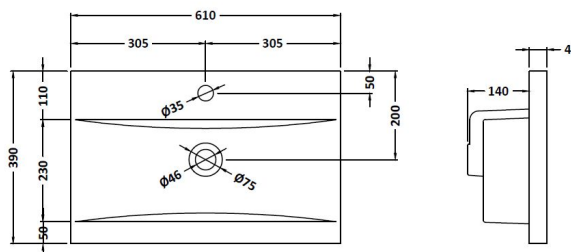

Packaging Dimensions

Height (mm):	560
Width (mm):	620
Depth (mm):	405
Gross Weight (kg):	21

Packaging Data

Box Colour:	Brown Cardboard Box
Box Qty:	1
Label Size:	100 x 50
Label Colour:	White Label
Label Qty:	2

Outer Box Dimensions (If Applicable)

Height (mm):	
Width (mm):	
Depth (mm):	
Gross Weight (kg):	
Barcode:	5055275881378

Product Details

Country of Origin:	United Kingdom
Fitting Instruction:	No
CE Certification:	N/A
FSC Certified Materials:	Yes
Colour:	Natural Oak
Construction Method:	Cam & Wood Dowel
Construction Type:	Rigid
Cabinet Finish:	MFC Textured Woodgrain
Fascia Finish:	MFC Textured Woodgrain
Cabinet Thickness (mm):	18
Fascia Thickness (mm):	18
Drawer Included:	Yes
Drawer Type:	80mm High Metal Softclose
No of Shelves:	0
Hinge Type:	Not Applicable
Hinge Included:	Not Applicable
Adjustable Legs:	No, Not Required
Fixings Included:	Yes
Handle Style:	Contemporary
Waste Shroud:	Yes
Handle Included:	Yes, Supplied
Handle Type:	D-Shape

Sales Code: NVM013

Description: 600 Mid-Edged Basin 1 Th

Product Dimensions

Height (mm):	180
Width (mm):	610
Depth (mm):	390
Nett Weight (kg):	11

Packaging Dimensions

Height (mm):	200
Width (mm):	410
Depth (mm):	630
Gross Weight (kg):	11

Packaging Data

Box Colour:	Brown Cardboard Box - Printed
Box Qty:	1
Label Size:	100 x 50
Label Colour:	White Label
Label Qty:	2

Outer Box Dimensions (If Applicable)

Height (mm):	
Width (mm):	
Depth (mm):	
Gross Weight (kg):	
Barcode:	5055369043415