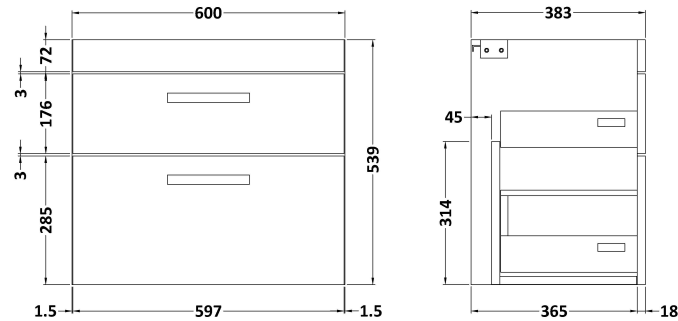

Sales Code: ATH045A

Description: 600 Wh 2-Drawer Vanity & Basin 1

Packaging Details

Barcode: 5055275899649

Sales Code: MOC693

Description: 600 Wall Hung 2-Drawer Basin Unit

Product Dimensions

Height (mm):	538
Width (mm):	600
Depth (mm):	383
Nett Weight (kg):	20.5

Packaging Dimensions

Height (mm):	560
Width (mm):	620
Depth (mm):	405
Gross Weight (kg):	21

Packaging Data

Box Colour:	Brown Cardboard Box
Box Qty:	1
Label Size:	100 x 50
Label Colour:	White Label
Label Qty:	2

Sales Code: NVM013

Description: 600 Mid-Edged Basin 1 Th

Product Dimensions

Height (mm):	180
Width (mm):	610
Depth (mm):	390
Nett Weight (kg):	11

Packaging Dimensions

Height (mm):	200
Width (mm):	410
Depth (mm):	630
Gross Weight (kg):	11

Packaging Data

Box Colour:	Brown Cardboard Box - Printed
Box Qty:	1
Label Size:	100 x 50
Label Colour:	White Label
Label Qty:	2

Outer Box Dimensions (If Applicable)

Height (mm):	
Width (mm):	
Depth (mm):	
Gross Weight (kg):	
Barcode:	5055369043415