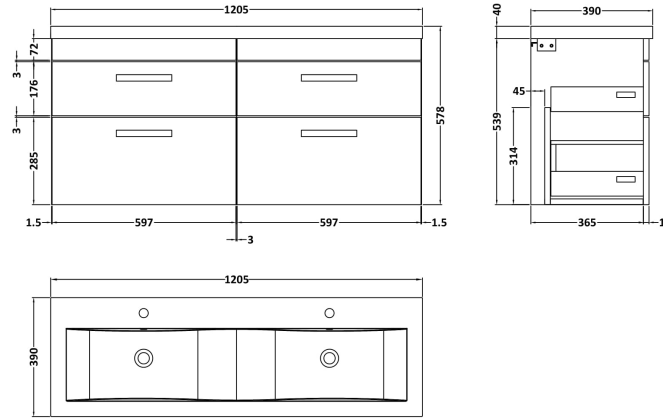

Sales Code: ATH045F

Description: 1200 Wh 4-Drawer Vanity & Double Basin

Packaging Details

Barcode: 5056211888734

Sales Code: MOC693

Description: 600 Wall Hung 2-Drawer Basin Unit

Product Dimensions

Height (mm):	538
Width (mm):	600
Depth (mm):	383
Nett Weight (kg):	20.5

Packaging Dimensions

Height (mm):	560
Width (mm):	620
Depth (mm):	405
Gross Weight (kg):	21

Packaging Data

Box Colour:	Brown Cardboard Box
Box Qty:	1
Label Size:	100 x 50
Label Colour:	White Label
Label Qty:	2

Outer Box Dimensions (If Applicable)

Height (mm):	
Width (mm):	
Depth (mm):	
Gross Weight (kg):	
Barcode:	5055275881378

Product Details

Country of Origin:	United Kingdom
Fitting Instruction:	No
CE Certification:	N/A
FSC Certified Materials:	Yes
Colour:	Natural Oak
Construction Method:	Cam & Wood Dowel
Construction Type:	Rigid
Cabinet Finish:	MFC Textured Woodgrain
Fascia Finish:	MFC Textured Woodgrain
Cabinet Thickness (mm):	18
Fascia Thickness (mm):	18
Drawer Included:	Yes
Drawer Type:	80mm High Metal Softclose
No of Shelves:	0
Hinge Type:	Not Applicable
Hinge Included:	Not Applicable
Adjustable Legs:	No, Not Required
Fixings Included:	Yes
Handle Style:	Contemporary
Waste Shroud:	Yes
Handle Included:	Yes, Supplied
Handle Type:	D-Shape

Sales Code: CBM424

Description: Double Ceramic Basin 1208X392

Product Dimensions

Height (mm):	390
Width (mm):	1205
Depth (mm):	175
Nett Weight (kg):	27

Packaging Dimensions

Height (mm):	205
Width (mm):	1270
Depth (mm):	510
Gross Weight (kg):	27