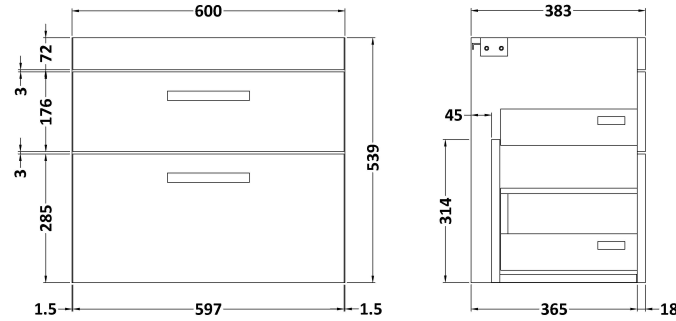

Sales Code: ATH045F

Description: 1200 Wh 4-Drawer Vanity & Double Basin

Packaging Details

Barcode: 5056211888734

Sales Code: MOC693

Description: 600 Wall Hung 2-Drawer Basin Unit

Product Dimensions

Height (mm):	538
Width (mm):	600
Depth (mm):	383
Nett Weight (kg):	20.5

Packaging Dimensions

Height (mm):	560
Width (mm):	620
Depth (mm):	405
Gross Weight (kg):	21

Packaging Data

Box Colour:	Brown Cardboard Box
Box Qty:	1
Label Size:	100 x 50
Label Colour:	White Label
Label Qty:	2

Sales Code: CBM424

Description: Double Ceramic Basin 1208X392

Product Dimensions

Height (mm):	390
Width (mm):	1205
Depth (mm):	175
Nett Weight (kg):	27

Packaging Dimensions

Height (mm):	205
Width (mm):	1270
Depth (mm):	510
Gross Weight (kg):	27

Packaging Data

Box Colour:	Brown Cardboard Box - Printed
Box Qty:	1
Label Size:	100 x 50
Label Colour:	White Label
Label Qty:	2

Outer Box Dimensions (If Applicable)

Height (mm):	
Width (mm):	
Depth (mm):	
Gross Weight (kg):	
Barcode:	5056211875826