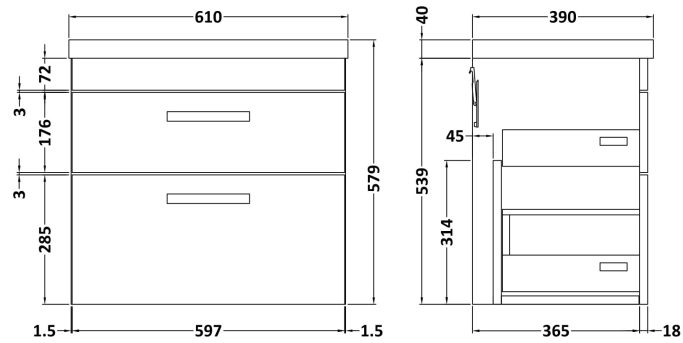

Sales Code: ATH046A

Description: 600 Wh 2-Drawer Vanity & Basin 1

Packaging Details

Barcode: 5055275899656