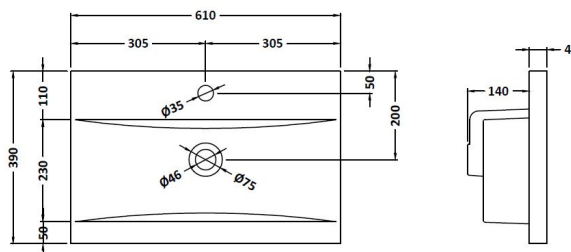

### Product Dimensions

Height (mm):	538
Width (mm):	600
Depth (mm):	383
Nett Weight (kg):	20.5

### Packaging Dimensions

Height (mm):	560
Width (mm):	620
Depth (mm):	405
Gross Weight (kg):	21

### Outer Box Dimensions (If Applicable)

Height (mm):	
Width (mm):	
Depth (mm):	
Gross Weight (kg):	
Barcode:	5055275825617

### Product Dimensions

Height (mm):	180
Width (mm):	610
Depth (mm):	390
Nett Weight (kg):	11