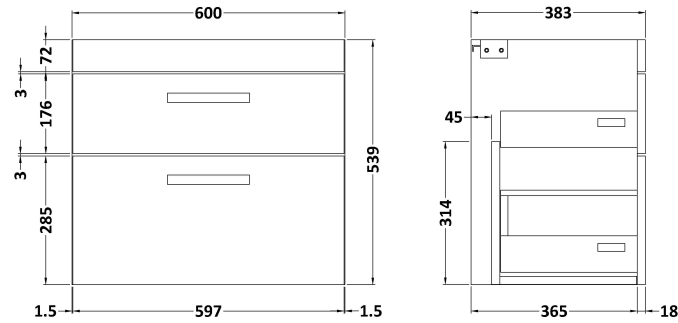

### Product Dimensions

Height (mm):	538
Width (mm):	600
Depth (mm):	383
Nett Weight (kg):	20.5

### Packaging Dimensions

Height (mm):	560
Width (mm):	620
Depth (mm):	405
Gross Weight (kg):	21

### Product Dimensions

Height (mm):	180
Width (mm):	610
Depth (mm):	390
Nett Weight (kg):	11

### Packaging Dimensions

Height (mm):	200
Width (mm):	410
Depth (mm):	630
Gross Weight (kg):	11