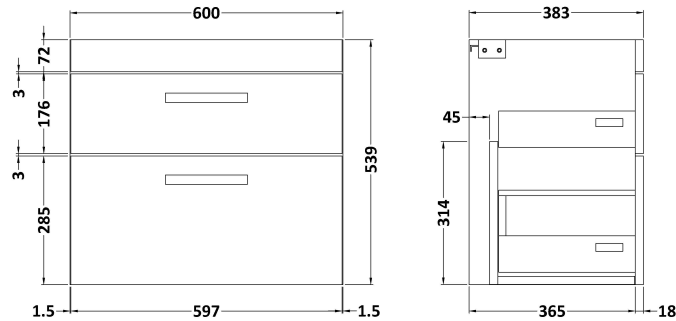

Sales Code: ATH046F

Description: 1200 Wh 4-Drawer Vanity & Double Basin

Packaging Details

Barcode: 5056211888741

Sales Code: MOD593

Description: 600 Wall Hung 2-Drawer Basin Unit

Product Dimensions

Height (mm):	538
Width (mm):	600
Depth (mm):	383
Nett Weight (kg):	20.5

Packaging Dimensions

Height (mm):	560
Width (mm):	620
Depth (mm):	405
Gross Weight (kg):	21

Packaging Data

Box Colour:	Brown Cardboard Box
Box Qty:	1
Label Size:	100 x 50
Label Colour:	White Label
Label Qty:	2

Outer Box Dimensions (If Applicable)

Height (mm):	
Width (mm):	
Depth (mm):	
Gross Weight (kg):	
Barcode:	5055275825617

Product Details

Country of Origin:	United Kingdom
Fitting Instruction:	No
CE Certification:	N/A
FSC Certified Materials:	Yes
Colour:	Brown Grey Avola
Construction Method:	Cam & Wood Dowel
Construction Type:	Rigid
Cabinet Finish:	MFC Textured Woodgrain
Fascia Finish:	MFC Textured Woodgrain
Cabinet Thickness (mm):	18
Fascia Thickness (mm):	18
Drawer Included:	Yes
Drawer Type:	80mm High Metal Softclose
No of Shelves:	0
Hinge Type:	Not Applicable
Hinge Included:	Not Applicable
Adjustable Legs:	No, Not Required
Fixings Included:	Yes
Handle Style:	Contemporary
Waste Shroud:	Yes
Handle Included:	Yes, Supplied
Handle Type:	D-Shape

Sales Code: CBM424

Description: Double Ceramic Basin 1208X392

Product Dimensions

Height (mm):	390
Width (mm):	1205
Depth (mm):	175
Nett Weight (kg):	27

Packaging Dimensions

Height (mm):	205
Width (mm):	1270
Depth (mm):	510
Gross Weight (kg):	27