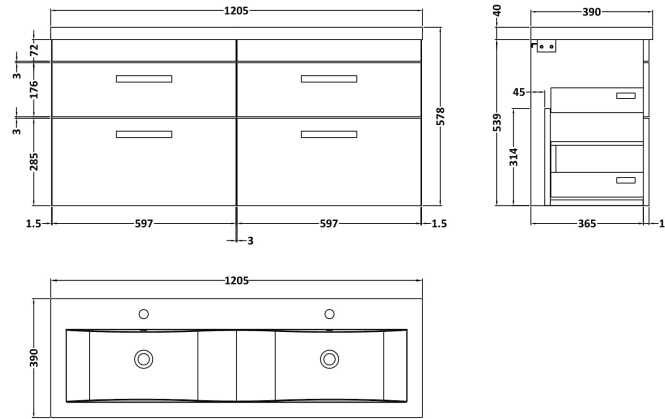

Sales Code: ATH046F

Description: 1200 Wh 4-Drawer Vanity & Double Basin

Packaging Details

Barcode: 5056211888741

Sales Code: MOD593

Description: 600 Wall Hung 2-Drawer Basin Unit

Product Dimensions

Height (mm):	538
Width (mm):	600
Depth (mm):	383
Nett Weight (kg):	20.5

Packaging Dimensions

Height (mm):	560
Width (mm):	620
Depth (mm):	405
Gross Weight (kg):	21

Packaging Data

Box Colour:	Brown Cardboard Box
Box Qty:	1
Label Size:	100 x 50
Label Colour:	White Label
Label Qty:	2

Outer Box Dimensions (If Applicable)

Height (mm):	
Width (mm):	
Depth (mm):	
Gross Weight (kg):	
Barcode:	5055275825617

Product Details

Country of Origin:	United Kingdom
Fitting Instruction:	No
CE Certification:	N/A
FSC Certified Materials:	Yes
Colour:	Brown Grey Avola
Construction Method:	Cam & Wood Dowel
Construction Type:	Rigid
Cabinet Finish:	MFC Textured Woodgrain
Fascia Finish:	MFC Textured Woodgrain
Cabinet Thickness (mm):	18
Fascia Thickness (mm):	18
Drawer Included:	Yes
Drawer Type:	80mm High Metal Softclose
No of Shelves:	0
Hinge Type:	Not Applicable
Hinge Included:	Not Applicable
Adjustable Legs:	No, Not Required
Fixings Included:	Yes
Handle Style:	Contemporary
Waste Shroud:	Yes
Handle Included:	Yes, Supplied
Handle Type:	D-Shape

Sales Code: CBM424

Description: Double Ceramic Basin 1208X392

Product Dimensions

Height (mm):	390
Width (mm):	1205
Depth (mm):	175
Nett Weight (kg):	27

Packaging Dimensions

Height (mm):	205
Width (mm):	1270
Depth (mm):	510
Gross Weight (kg):	27