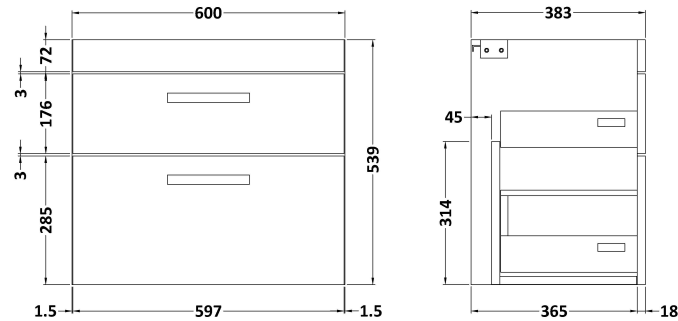

Sales Code: ATH047A

Description: 600 Wh 2-Drawer Vanity & Basin 1

Packaging Details

Barcode: 5055275899663

Sales Code: MOD693

Description: 600 Wall Hung 2-Drawer Basin Unit

Product Dimensions

Height (mm):	538
Width (mm):	600
Depth (mm):	383
Nett Weight (kg):	20.5

Packaging Dimensions

Height (mm):	560
Width (mm):	620
Depth (mm):	405
Gross Weight (kg):	21

Packaging Data

Box Colour:	Brown Cardboard Box
Box Qty:	1
Label Size:	100 x 50
Label Colour:	White Label
Label Qty:	2

Sales Code: NVM013

Description: 600 Mid-Edged Basin 1 Th

Product Dimensions

Height (mm):	180
Width (mm):	610
Depth (mm):	390
Nett Weight (kg):	11

Packaging Dimensions

Height (mm):	200
Width (mm):	410
Depth (mm):	630
Gross Weight (kg):	11

Packaging Data

Box Colour:	Brown Cardboard Box - Printed
Box Qty:	1
Label Size:	100 x 50
Label Colour:	White Label
Label Qty:	2

Outer Box Dimensions (If Applicable)

Height (mm):	
Width (mm):	
Depth (mm):	
Gross Weight (kg):	
Barcode:	5055369043415