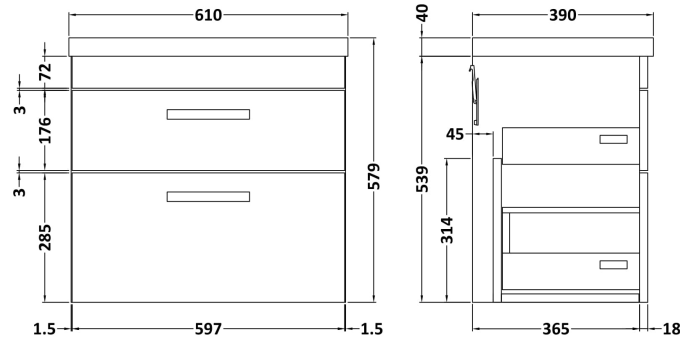

Sales Code: ATH047A

Description: 600 Wh 2-Drawer Vanity & Basin 1

Packaging Details

Barcode: 5055275899663

Sales Code: MOD693

Description: 600 Wall Hung 2-Drawer Basin Unit

Product Dimensions

Height (mm):	538
Width (mm):	600
Depth (mm):	383
Nett Weight (kg):	20.5

Packaging Dimensions

Height (mm):	560
Width (mm):	620
Depth (mm):	405
Gross Weight (kg):	21

Packaging Data

Box Colour:	Brown Cardboard Box
Box Qty:	1
Label Size:	100 x 50
Label Colour:	White Label
Label Qty:	2

Outer Box Dimensions (If Applicable)

Height (mm):	
Width (mm):	
Depth (mm):	
Gross Weight (kg):	
Barcode:	5055275825624

Product Details

Country of Origin:	United Kingdom
Fitting Instruction:	No
CE Certification:	N/A
FSC Certified Materials:	Yes
Colour:	Hacienda Black
Construction Method:	Cam & Wood Dowel
Construction Type:	Rigid
Cabinet Finish:	MFC Textured Woodgrain
Fascia Finish:	MFC Textured Woodgrain
Cabinet Thickness (mm):	18
Fascia Thickness (mm):	18
Drawer Included:	Yes
Drawer Type:	80mm High Metal Softclose
No of Shelves:	0
Hinge Type:	Not Applicable
Hinge Included:	Not Applicable
Adjustable Legs:	No, Not Required
Fixings Included:	Yes
Handle Style:	Contemporary
Waste Shroud:	Yes
Handle Included:	Yes, Supplied
Handle Type:	D-Shape

Sales Code: NVM013

Description: 600 Mid-Edged Basin 1 Th

Product Dimensions

Height (mm):	180
Width (mm):	610
Depth (mm):	390
Nett Weight (kg):	11

Packaging Dimensions

Height (mm):	200
Width (mm):	410
Depth (mm):	630
Gross Weight (kg):	11