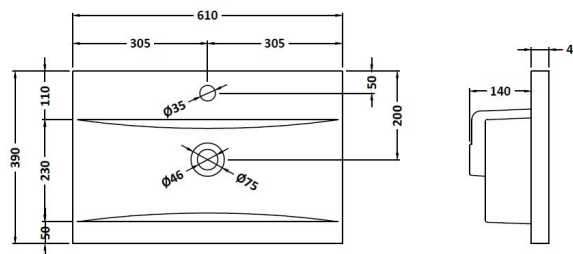

Packaging Dimensions

Height (mm):	560
Width (mm):	620
Depth (mm):	405
Gross Weight (kg):	21

Packaging Data

Box Colour:	Brown Cardboard Box
Box Qty:	1
Label Size:	100 x 50
Label Colour:	White Label
Label Qty:	2

Outer Box Dimensions (If Applicable)

Height (mm):	
Width (mm):	
Depth (mm):	
Gross Weight (kg):	
Barcode:	5055275825624

Product Details

Country of Origin:	United Kingdom
Fitting Instruction:	No
CE Certification:	N/A
FSC Certified Materials:	Yes
Colour:	Hacienda Black
Construction Method:	Cam & Wood Dowel
Construction Type:	Rigid
Cabinet Finish:	MFC Textured Woodgrain
Fascia Finish:	MFC Textured Woodgrain
Cabinet Thickness (mm):	18
Fascia Thickness (mm):	18
Drawer Included:	Yes
Drawer Type:	80mm High Metal Softclose
No of Shelves:	0
Hinge Type:	Not Applicable
Hinge Included:	Not Applicable
Adjustable Legs:	No, Not Required
Fixings Included:	Yes
Handle Style:	Contemporary
Waste Shroud:	Yes
Handle Included:	Yes, Supplied
Handle Type:	D-Shape

Sales Code: NVM013

Description: 600 Mid-Edged Basin 1 Th

Product Dimensions

Height (mm):	180
Width (mm):	610
Depth (mm):	390
Nett Weight (kg):	11

Packaging Dimensions

Height (mm):	200
Width (mm):	410
Depth (mm):	630
Gross Weight (kg):	11

Packaging Data

Box Colour:	Brown Cardboard Box - Printed
Box Qty:	1
Label Size:	100 x 50
Label Colour:	White Label
Label Qty:	2

Outer Box Dimensions (If Applicable)

Height (mm):	
Width (mm):	
Depth (mm):	
Gross Weight (kg):	
Barcode:	5055369043415