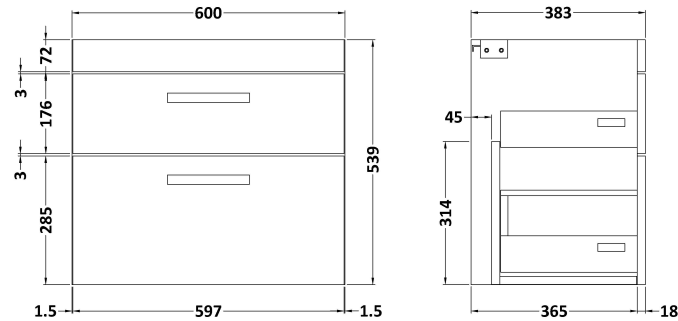

Sales Code: ATH047F

Description: 1200 Wh 4-Drawer Vanity & Double Basin

Packaging Details

Barcode: 5056211888758

Sales Code: MOD693

Description: 600 Wall Hung 2-Drawer Basin Unit

Product Dimensions

Height (mm):	538
Width (mm):	600
Depth (mm):	383
Nett Weight (kg):	20.5

Packaging Dimensions

Height (mm):	560
Width (mm):	620
Depth (mm):	405
Gross Weight (kg):	21

Packaging Data

Box Colour:	Brown Cardboard Box
Box Qty:	1
Label Size:	100 x 50
Label Colour:	White Label
Label Qty:	2

Sales Code: CBM424

Description: Double Ceramic Basin 1208X392

Product Dimensions

Height (mm):	390
Width (mm):	1205
Depth (mm):	175
Nett Weight (kg):	27

Packaging Dimensions

Height (mm):	205
Width (mm):	1270
Depth (mm):	510
Gross Weight (kg):	27

Packaging Data

Box Colour:	Brown Cardboard Box - Printed
Box Qty:	1
Label Size:	100 x 50
Label Colour:	White Label
Label Qty:	2

Outer Box Dimensions (If Applicable)

Height (mm):	
Width (mm):	
Depth (mm):	
Gross Weight (kg):	
Barcode:	5056211875826