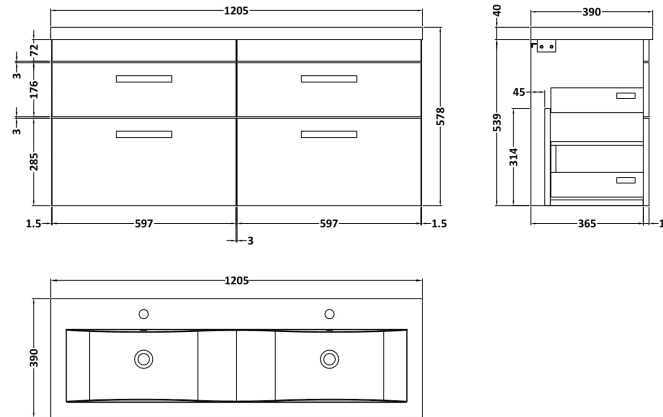

Sales Code: ATH047F

Description: 1200 Wh 4-Drawer Vanity & Double Basin

Packaging Details

Barcode: 5056211888758

Sales Code: MOD693

Description: 600 Wall Hung 2-Drawer Basin Unit

Product Dimensions

Height (mm):	538
Width (mm):	600
Depth (mm):	383
Nett Weight (kg):	20.5

Packaging Dimensions

Height (mm):	560
Width (mm):	620
Depth (mm):	405
Gross Weight (kg):	21

Packaging Data

Box Colour:	Brown Cardboard Box
Box Qty:	1
Label Size:	100 x 50
Label Colour:	White Label
Label Qty:	2

Outer Box Dimensions (If Applicable)

Height (mm):	
Width (mm):	
Depth (mm):	
Gross Weight (kg):	
Barcode:	5055275825624

Product Details

Country of Origin:	United Kingdom
Fitting Instruction:	No
CE Certification:	N/A
FSC Certified Materials:	Yes
Colour:	Hacienda Black
Construction Method:	Cam & Wood Dowel
Construction Type:	Rigid
Cabinet Finish:	MFC Textured Woodgrain
Fascia Finish:	MFC Textured Woodgrain
Cabinet Thickness (mm):	18
Fascia Thickness (mm):	18
Drawer Included:	Yes
Drawer Type:	80mm High Metal Softclose
No of Shelves:	0
Hinge Type:	Not Applicable
Hinge Included:	Not Applicable
Adjustable Legs:	No, Not Required
Fixings Included:	Yes
Handle Style:	Contemporary
Waste Shroud:	Yes
Handle Included:	Yes, Supplied
Handle Type:	D-Shape

Sales Code: CBM424

Description: Double Ceramic Basin 1208X392

Product Dimensions

Height (mm):	390
Width (mm):	1205
Depth (mm):	175
Nett Weight (kg):	27

Packaging Dimensions

Height (mm):	205
Width (mm):	1270
Depth (mm):	510
Gross Weight (kg):	27