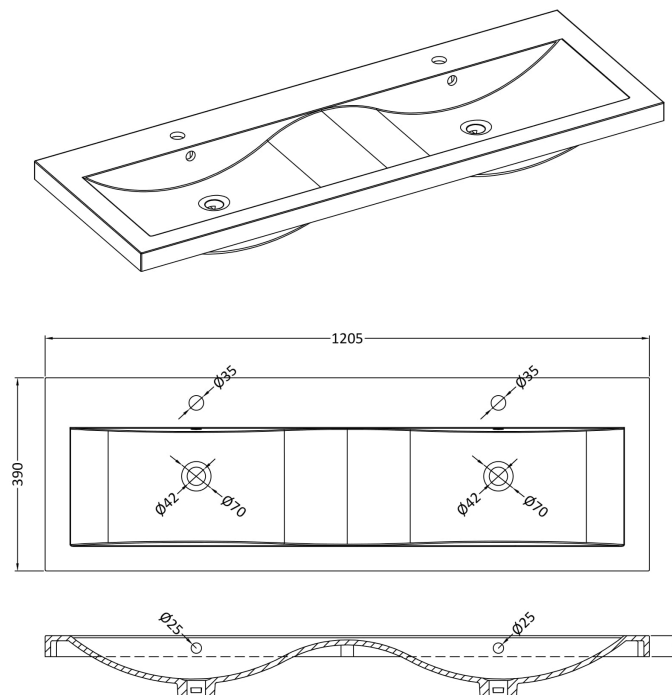

Packaging Dimensions

Height (mm):	560
Width (mm):	620
Depth (mm):	405
Gross Weight (kg):	21

Packaging Data

Box Colour:	Brown Cardboard Box
Box Qty:	1
Label Size:	100 x 50
Label Colour:	White Label
Label Qty:	2

Outer Box Dimensions (If Applicable)

Height (mm):	
Width (mm):	
Depth (mm):	
Gross Weight (kg):	
Barcode:	5055275825624

Product Details

Country of Origin:	United Kingdom
Fitting Instruction:	No
CE Certification:	N/A
FSC Certified Materials:	Yes
Colour:	Hacienda Black
Construction Method:	Cam & Wood Dowel
Construction Type:	Rigid
Cabinet Finish:	MFC Textured Woodgrain
Fascia Finish:	MFC Textured Woodgrain
Cabinet Thickness (mm):	18
Fascia Thickness (mm):	18
Drawer Included:	Yes
Drawer Type:	80mm High Metal Softclose
No of Shelves:	0
Hinge Type:	Not Applicable
Hinge Included:	Not Applicable
Adjustable Legs:	No, Not Required
Fixings Included:	Yes
Handle Style:	Contemporary
Waste Shroud:	Yes
Handle Included:	Yes, Supplied
Handle Type:	D-Shape

Sales Code: CBM424

Description: Double Ceramic Basin 1208X392

Product Dimensions

Height (mm):	390
Width (mm):	1205
Depth (mm):	175
Nett Weight (kg):	27

Packaging Dimensions

Height (mm):	205
Width (mm):	1270
Depth (mm):	510
Gross Weight (kg):	27

Packaging Data

Box Colour:	Brown Cardboard Box - Printed
Box Qty:	1
Label Size:	100 x 50
Label Colour:	White Label
Label Qty:	2

Outer Box Dimensions (If Applicable)

Height (mm):	
Width (mm):	
Depth (mm):	
Gross Weight (kg):	
Barcode:	5056211875826