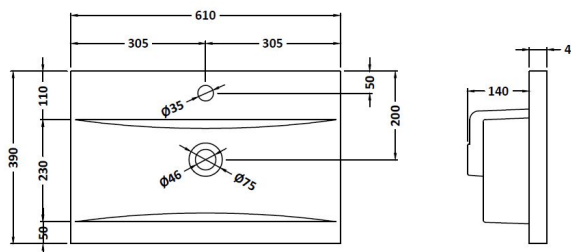

Packaging Dimensions

Height (mm):	560
Width (mm):	620
Depth (mm):	405
Gross Weight (kg):	21

Packaging Data

Box Colour:	Brown Cardboard Box - Printed
Box Qty:	0
Label Size:	0 x 0
Label Colour:	White Label
Label Qty:	2

Outer Box Dimensions (If Applicable)

Height (mm):	
Width (mm):	
Depth (mm):	
Gross Weight (kg):	
Barcode:	5055275880685

Product Details

Country of Origin:	China
Fitting Instruction:	No
CE Certification:	N/A
FSC Certified Materials:	Yes
Colour:	Gloss White
Construction Method:	Cam & Wood Dowel
Construction Type:	Rigid
Cabinet Finish:	MFC Painted Gloss
Fascia Finish:	Mdf Painted Gloss
Cabinet Thickness (mm):	16
Fascia Thickness (mm):	18
Drawer Included:	Yes
Drawer Type:	80mm High Metal Softclose
No of Shelves:	0
Hinge Type:	Not Applicable
Hinge Included:	Not Applicable
Adjustable Legs:	No, Not Required
Fixings Included:	Yes
Handle Style:	Contemporary
Waste Shroud:	Yes
Handle Included:	Yes, Supplied
Handle Type:	D-Shape

Sales Code: NVM013

Description: 600 Mid-Edged Basin 1 Th

Product Dimensions

Height (mm):	180
Width (mm):	610
Depth (mm):	390
Nett Weight (kg):	11

Packaging Dimensions

Height (mm):	200
Width (mm):	410
Depth (mm):	630
Gross Weight (kg):	11

Packaging Data

Box Colour:	Brown Cardboard Box - Printed
Box Qty:	1
Label Size:	100 x 50
Label Colour:	White Label
Label Qty:	2

Outer Box Dimensions (If Applicable)

Height (mm):	
Width (mm):	
Depth (mm):	
Gross Weight (kg):	
Barcode:	5055369043415