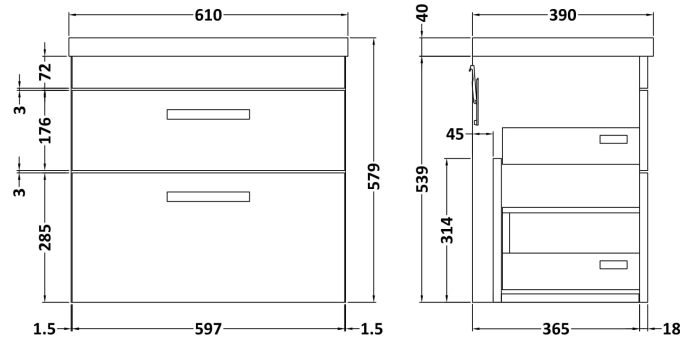

Sales Code: ATH048A

Description: 600 Wh 2-Drawer Vanity & Basin 1

Packaging Details

Barcode: 5055275899670

Sales Code: MOE193

Description: 600 Wall Hung 2-Drawer Basin Unit

Product Dimensions

Height (mm):	538
Width (mm):	600
Depth (mm):	383
Nett Weight (kg):	20.5

Packaging Dimensions

Height (mm):	560
Width (mm):	620
Depth (mm):	405
Gross Weight (kg):	21

Packaging Data

Box Colour:	Brown Cardboard Box - Printed
Box Qty:	0
Label Size:	0 x 0
Label Colour:	White Label
Label Qty:	2

Outer Box Dimensions (If Applicable)

Height (mm):	
Width (mm):	
Depth (mm):	
Gross Weight (kg):	
Barcode:	5055275880685

Product Details

Country of Origin:	China
Fitting Instruction:	No
CE Certification:	N/A
FSC Certified Materials:	Yes
Colour:	Gloss White
Construction Method:	Cam & Wood Dowel
Construction Type:	Rigid
Cabinet Finish:	MFC Painted Gloss
Fascia Finish:	Mdf Painted Gloss
Cabinet Thickness (mm):	16
Fascia Thickness (mm):	18
Drawer Included:	Yes
Drawer Type:	80mm High Metal Softclose
No of Shelves:	0
Hinge Type:	Not Applicable
Hinge Included:	Not Applicable
Adjustable Legs:	No, Not Required
Fixings Included:	Yes
Handle Style:	Contemporary
Waste Shroud:	Yes
Handle Included:	Yes, Supplied
Handle Type:	D-Shape

Sales Code: NVM013

Description: 600 Mid-Edged Basin 1 Th

Product Dimensions

Height (mm):	180
Width (mm):	610
Depth (mm):	390
Nett Weight (kg):	11

Packaging Dimensions

Height (mm):	200
Width (mm):	410
Depth (mm):	630
Gross Weight (kg):	11