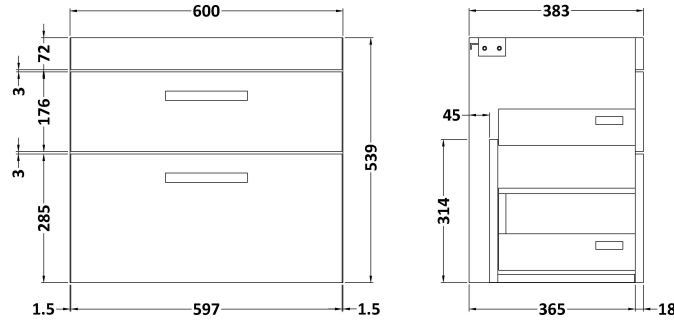

Sales Code: ATH048A

Description: 600 Wh 2-Drawer Vanity & Basin 1

Packaging Details

Barcode: 5055275899670

Sales Code: MOE193

Description: 600 Wall Hung 2-Drawer Basin Unit

Product Dimensions

Height (mm):	538
Width (mm):	600
Depth (mm):	383
Nett Weight (kg):	20.5

Packaging Dimensions

Height (mm):	560
Width (mm):	620
Depth (mm):	405
Gross Weight (kg):	21

Packaging Data

Box Colour:	Brown Cardboard Box - Printed
Box Qty:	0
Label Size:	0 x 0
Label Colour:	White Label
Label Qty:	2

Outer Box Dimensions (If Applicable)

Height (mm):	
Width (mm):	
Depth (mm):	
Gross Weight (kg):	
Barcode:	5055275880685

Product Details

Country of Origin:	China
Fitting Instruction:	No
CE Certification:	N/A
FSC Certified Materials:	Yes
Colour:	Gloss White
Construction Method:	Cam & Wood Dowel
Construction Type:	Rigid
Cabinet Finish:	MFC Painted Gloss
Fascia Finish:	Mdf Painted Gloss
Cabinet Thickness (mm):	16
Fascia Thickness (mm):	18
Drawer Included:	Yes
Drawer Type:	80mm High Metal Softclose
No of Shelves:	0
Hinge Type:	Not Applicable
Hinge Included:	Not Applicable
Adjustable Legs:	No, Not Required
Fixings Included:	Yes
Handle Style:	Contemporary
Waste Shroud:	Yes
Handle Included:	Yes, Supplied
Handle Type:	D-Shape

Sales Code: NVM013

Description: 600 Mid-Edged Basin 1 Th

Product Dimensions

Height (mm):	180
Width (mm):	610
Depth (mm):	390
Nett Weight (kg):	11

Packaging Dimensions

Height (mm):	200
Width (mm):	410
Depth (mm):	630
Gross Weight (kg):	11