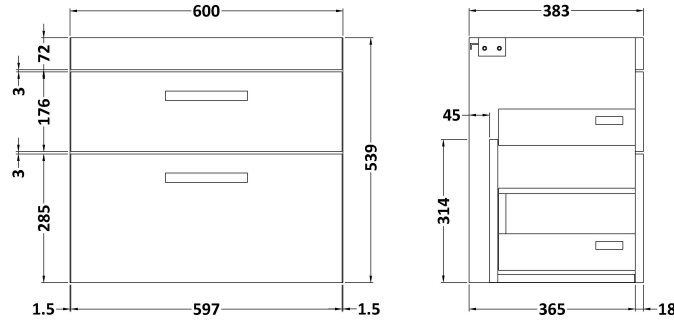

Sales Code: ATH048F

Description: 1200 Wh 4-Drawer Vanity & Double Basin

Packaging Details

Barcode: 5056211888765

Sales Code: MOE193

Description: 600 Wall Hung 2-Drawer Basin Unit

Product Dimensions

Height (mm):	538
Width (mm):	600
Depth (mm):	383
Nett Weight (kg):	20.5

Packaging Dimensions

Height (mm):	560
Width (mm):	620
Depth (mm):	405
Gross Weight (kg):	21

Packaging Data

Box Colour:	Brown Cardboard Box - Printed
Box Qty:	0
Label Size:	0 x 0
Label Colour:	White Label
Label Qty:	2

Outer Box Dimensions (If Applicable)

Height (mm):	
Width (mm):	
Depth (mm):	
Gross Weight (kg):	
Barcode:	5055275880685

Product Details

Country of Origin:	China
Fitting Instruction:	No
CE Certification:	N/A
FSC Certified Materials:	Yes
Colour:	Gloss White
Construction Method:	Cam & Wood Dowel
Construction Type:	Rigid
Cabinet Finish:	MFC Painted Gloss
Fascia Finish:	Mdf Painted Gloss
Cabinet Thickness (mm):	16
Fascia Thickness (mm):	18
Drawer Included:	Yes
Drawer Type:	80mm High Metal Softclose
No of Shelves:	0
Hinge Type:	Not Applicable
Hinge Included:	Not Applicable
Adjustable Legs:	No, Not Required
Fixings Included:	Yes
Handle Style:	Contemporary
Waste Shroud:	Yes
Handle Included:	Yes, Supplied
Handle Type:	D-Shape

Sales Code: CBM424

Description: Double Ceramic Basin 1208X392

Product Dimensions

Height (mm):	390
Width (mm):	1205
Depth (mm):	175
Nett Weight (kg):	27

Packaging Dimensions

Height (mm):	205
Width (mm):	1270
Depth (mm):	510
Gross Weight (kg):	27