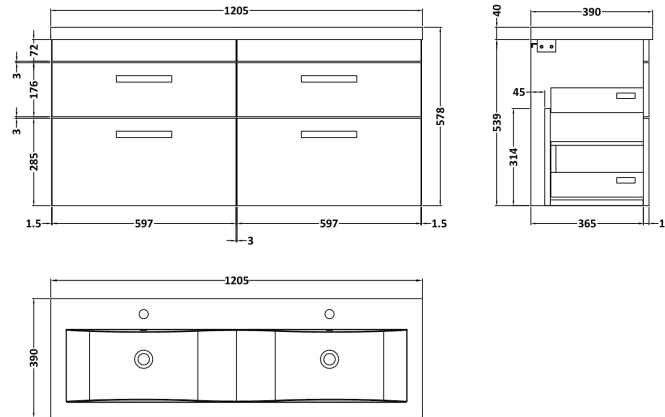

Sales Code: ATH048F

Description: 1200 Wh 4-Drawer Vanity & Double Basin

Packaging Details

Barcode: 5056211888765

Sales Code: MOE193

Description: 600 Wall Hung 2-Drawer Basin Unit

Product Dimensions

Height (mm):	538
Width (mm):	600
Depth (mm):	383
Nett Weight (kg):	20.5

Packaging Dimensions

Height (mm):	560
Width (mm):	620
Depth (mm):	405
Gross Weight (kg):	21

Packaging Data

Box Colour:	Brown Cardboard Box - Printed
Box Qty:	0
Label Size:	0 x 0
Label Colour:	White Label
Label Qty:	2

Outer Box Dimensions (If Applicable)

Height (mm):	
Width (mm):	
Depth (mm):	
Gross Weight (kg):	
Barcode:	5055275880685

Product Details

Country of Origin:	China
Fitting Instruction:	No
CE Certification:	N/A
FSC Certified Materials:	Yes
Colour:	Gloss White
Construction Method:	Cam & Wood Dowel
Construction Type:	Rigid
Cabinet Finish:	MFC Painted Gloss
Fascia Finish:	Mdf Painted Gloss
Cabinet Thickness (mm):	16
Fascia Thickness (mm):	18
Drawer Included:	Yes
Drawer Type:	80mm High Metal Softclose
No of Shelves:	0
Hinge Type:	Not Applicable
Hinge Included:	Not Applicable
Adjustable Legs:	No, Not Required
Fixings Included:	Yes
Handle Style:	Contemporary
Waste Shroud:	Yes
Handle Included:	Yes, Supplied
Handle Type:	D-Shape

Sales Code: CBM424

Description: Double Ceramic Basin 1208X392

Product Dimensions

Height (mm):	390
Width (mm):	1205
Depth (mm):	175
Nett Weight (kg):	27

Packaging Dimensions

Height (mm):	205
Width (mm):	1270
Depth (mm):	510
Gross Weight (kg):	27