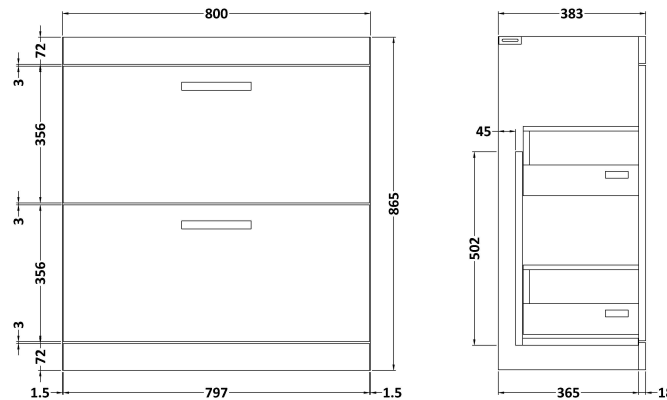

### Product Dimensions

Height (mm):	865
Width (mm):	800
Depth (mm):	383
Nett Weight (kg):	31.5

### Packaging Dimensions

Height (mm):	885
Width (mm):	820
Depth (mm):	405
Gross Weight (kg):	32

### Product Dimensions

Height (mm):	180
Width (mm):	810
Depth (mm):	390
Nett Weight (kg):	15

### Packaging Dimensions

Height (mm):	210
Width (mm):	410
Depth (mm):	830
Gross Weight (kg):	15