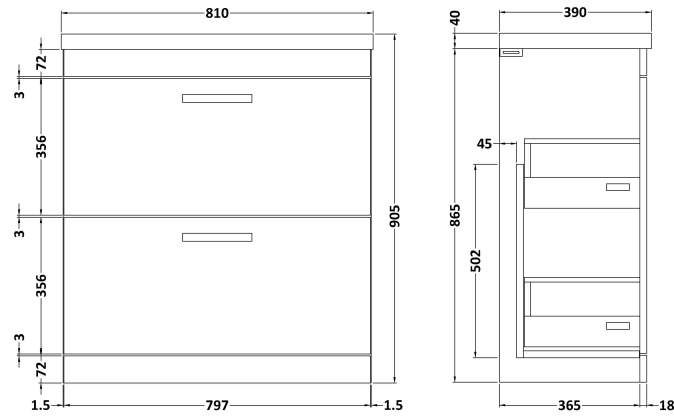

Sales Code: ATH053A

Description: 800 Fs 2-Drawer Vanity & Basin 1

Packaging Details

Barcode: 5055275899724

Sales Code: MOD505

Description: 800 Floor Standing 2-Drawer Basin Unit

Product Dimensions

Height (mm):	865
Width (mm):	800
Depth (mm):	383
Nett Weight (kg):	31.5

Packaging Dimensions

Height (mm):	885
Width (mm):	820
Depth (mm):	405
Gross Weight (kg):	32

Packaging Data

Box Colour:	Brown Cardboard Box
Box Qty:	1
Label Size:	100 x 50
Label Colour:	White Label
Label Qty:	2

Outer Box Dimensions (If Applicable)

Height (mm):	
Width (mm):	
Depth (mm):	
Gross Weight (kg):	
Barcode:	5055275825655

Product Details

Country of Origin:	United Kingdom
Fitting Instruction:	No
CE Certification:	N/A
FSC Certified Materials:	Yes
Colour:	Brown Grey Avola
Construction Method:	Cam & Wood Dowel
Construction Type:	Rigid
Cabinet Finish:	MFC Textured Woodgrain
Fascia Finish:	MFC Textured Woodgrain
Cabinet Thickness (mm):	18
Fascia Thickness (mm):	18
Drawer Included:	Yes
Drawer Type:	80mm High Metal S/C Inc Galler
No of Shelves:	0
Hinge Type:	Not Applicable
Hinge Included:	Not Applicable
Adjustable Legs:	No, Not Required
Fixings Included:	Yes
Handle Style:	Contemporary
Waste Shroud:	Yes
Handle Included:	Yes, Supplied
Handle Type:	D-Shape

Sales Code: NVM015

Description: 800 Mid Edged Basin 1 Th

Product Dimensions

Height (mm):	180
Width (mm):	810
Depth (mm):	390
Nett Weight (kg):	15

Packaging Dimensions

Height (mm):	210
Width (mm):	410
Depth (mm):	830
Gross Weight (kg):	15