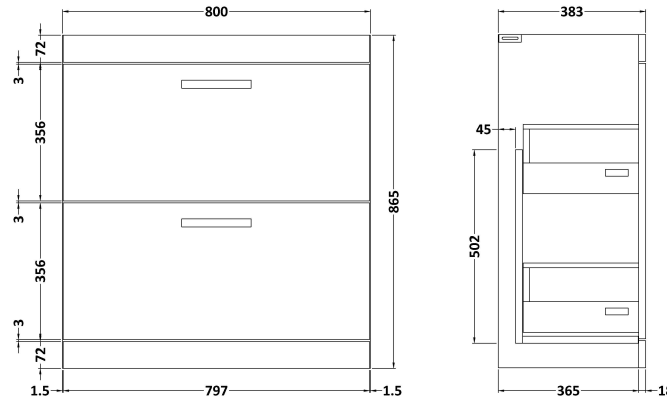

Sales Code: ATH053A

Description: 800 Fs 2-Drawer Vanity & Basin 1

Packaging Details

Barcode: 5055275899724

Sales Code: MOD505

Description: 800 Floor Standing 2-Drawer Basin Unit

Product Dimensions

Height (mm):	865
Width (mm):	800
Depth (mm):	383
Nett Weight (kg):	31.5

Packaging Dimensions

Height (mm):	885
Width (mm):	820
Depth (mm):	405
Gross Weight (kg):	32

Packaging Data

Box Colour:	Brown Cardboard Box
Box Qty:	1
Label Size:	100 x 50
Label Colour:	White Label
Label Qty:	2

Outer Box Dimensions (If Applicable)

Height (mm):	
Width (mm):	
Depth (mm):	
Gross Weight (kg):	
Barcode:	5055275825655

Product Details

Country of Origin:	United Kingdom
Fitting Instruction:	No
CE Certification:	N/A
FSC Certified Materials:	Yes
Colour:	Brown Grey Avola
Construction Method:	Cam & Wood Dowel
Construction Type:	Rigid
Cabinet Finish:	MFC Textured Woodgrain
Fascia Finish:	MFC Textured Woodgrain
Cabinet Thickness (mm):	18
Fascia Thickness (mm):	18
Drawer Included:	Yes
Drawer Type:	80mm High Metal S/C Inc Galler
No of Shelves:	0
Hinge Type:	Not Applicable
Hinge Included:	Not Applicable
Adjustable Legs:	No, Not Required
Fixings Included:	Yes
Handle Style:	Contemporary
Waste Shroud:	Yes
Handle Included:	Yes, Supplied
Handle Type:	D-Shape

Sales Code: NVM015

Description: 800 Mid Edged Basin 1 Th

Product Dimensions

Height (mm):	180
Width (mm):	810
Depth (mm):	390
Nett Weight (kg):	15

Packaging Dimensions

Height (mm):	210
Width (mm):	410
Depth (mm):	830
Gross Weight (kg):	15