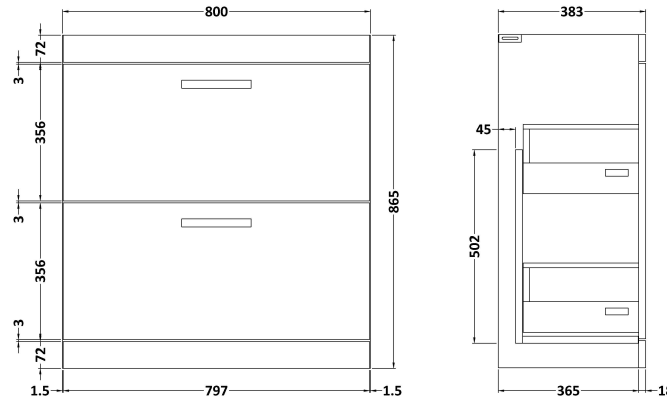

Sales Code: ATH054A

Description: 800 Fs 2-Drawer Vanity & Basin 1

Packaging Details

Barcode: 5055275899731

Sales Code: MOD605

Description: 800 Floor Standing 2-Drawer Basin Unit

Product Dimensions

Height (mm):	865
Width (mm):	800
Depth (mm):	383
Nett Weight (kg):	34.6

Packaging Dimensions

Height (mm):	885
Width (mm):	820
Depth (mm):	405
Gross Weight (kg):	36.8

Packaging Data

Box Colour:	Brown Cardboard Box
Box Qty:	1
Label Size:	100 x 50
Label Colour:	White Label
Label Qty:	2

Outer Box Dimensions (If Applicable)

Height (mm):	
Width (mm):	
Depth (mm):	
Gross Weight (kg):	
Barcode:	5055275825662

Product Details

Country of Origin:	United Kingdom
Fitting Instruction:	No
CE Certification:	N/A
FSC Certified Materials:	Yes
Colour:	Hacienda Black
Construction Method:	Cam & Wood Dowel
Construction Type:	Rigid
Cabinet Finish:	MFC Textured Woodgrain
Fascia Finish:	MFC Textured Woodgrain
Cabinet Thickness (mm):	18
Fascia Thickness (mm):	18
Drawer Included:	Yes
Drawer Type:	80mm High Metal S/C Inc Galler
No of Shelves:	0
Hinge Type:	Not Applicable
Hinge Included:	Not Applicable
Adjustable Legs:	No, Not Required
Fixings Included:	Yes
Handle Style:	Contemporary
Waste Shroud:	Yes
Handle Included:	Yes, Supplied
Handle Type:	D-Shape

Sales Code: NVM015

Description: 800 Mid Edged Basin 1 Th

Product Dimensions

Height (mm):	180
Width (mm):	810
Depth (mm):	390
Nett Weight (kg):	15

Packaging Dimensions

Height (mm):	210
Width (mm):	410
Depth (mm):	830
Gross Weight (kg):	15