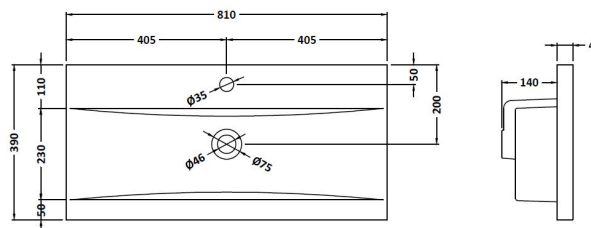

Packaging Dimensions

Height (mm):	885
Width (mm):	820
Depth (mm):	405
Gross Weight (kg):	36.8

Packaging Data

Box Colour:	Brown Cardboard Box
Box Qty:	1
Label Size:	100 x 50
Label Colour:	White Label
Label Qty:	2

Outer Box Dimensions (If Applicable)

Height (mm):	
Width (mm):	
Depth (mm):	
Gross Weight (kg):	
Barcode:	5055275825662

Product Details

Country of Origin:	United Kingdom
Fitting Instruction:	No
CE Certification:	N/A
FSC Certified Materials:	Yes
Colour:	Hacienda Black
Construction Method:	Cam & Wood Dowel
Construction Type:	Rigid
Cabinet Finish:	MFC Textured Woodgrain
Fascia Finish:	MFC Textured Woodgrain
Cabinet Thickness (mm):	18
Fascia Thickness (mm):	18
Drawer Included:	Yes
Drawer Type:	80mm High Metal S/C Inc Galler
No of Shelves:	0
Hinge Type:	Not Applicable
Hinge Included:	Not Applicable
Adjustable Legs:	No, Not Required
Fixings Included:	Yes
Handle Style:	Contemporary
Waste Shroud:	Yes
Handle Included:	Yes, Supplied
Handle Type:	D-Shape

Sales Code: NVM015

Description: 800 Mid Edged Basin 1 Th

Product Dimensions

Height (mm):	180
Width (mm):	810
Depth (mm):	390
Nett Weight (kg):	15

Packaging Dimensions

Height (mm):	210
Width (mm):	410
Depth (mm):	830
Gross Weight (kg):	15

Packaging Data

Box Colour:	Brown Cardboard Box
Box Qty:	1
Label Size:	100 x 50
Label Colour:	White Label
Label Qty:	2

Outer Box Dimensions (If Applicable)

Height (mm):	
Width (mm):	
Depth (mm):	
Gross Weight (kg):	
Barcode:	5055369043422