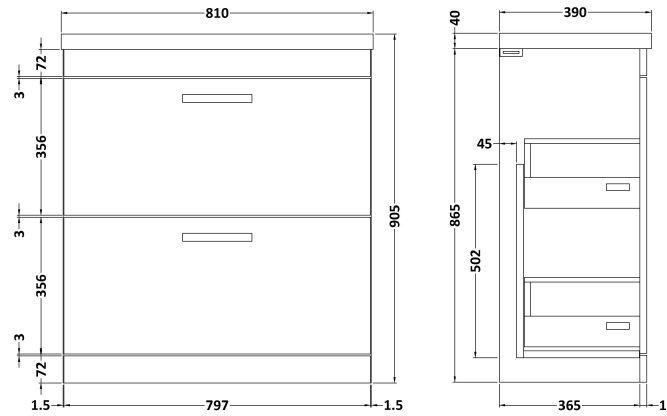

Sales Code: ATH054A

Description: 800 Fs 2-Drawer Vanity & Basin 1

Packaging Details

Barcode: 5055275899731

Sales Code: MOD605

Description: 800 Floor Standing 2-Drawer Basin Unit

Product Dimensions

Height (mm):	865
Width (mm):	800
Depth (mm):	383
Nett Weight (kg):	34.6

Packaging Dimensions

Height (mm):	885
Width (mm):	820
Depth (mm):	405
Gross Weight (kg):	36.8

Packaging Data

Box Colour:	Brown Cardboard Box
Box Qty:	1
Label Size:	100 x 50
Label Colour:	White Label
Label Qty:	2

Outer Box Dimensions (If Applicable)

Height (mm):	
Width (mm):	
Depth (mm):	
Gross Weight (kg):	
Barcode:	5055275825662

Product Details

Country of Origin:	United Kingdom
Fitting Instruction:	No
CE Certification:	N/A
FSC Certified Materials:	Yes
Colour:	Hacienda Black
Construction Method:	Cam & Wood Dowel
Construction Type:	Rigid
Cabinet Finish:	MFC Textured Woodgrain
Fascia Finish:	MFC Textured Woodgrain
Cabinet Thickness (mm):	18
Fascia Thickness (mm):	18
Drawer Included:	Yes
Drawer Type:	80mm High Metal S/C Inc Galler
No of Shelves:	0
Hinge Type:	Not Applicable
Hinge Included:	Not Applicable
Adjustable Legs:	No, Not Required
Fixings Included:	Yes
Handle Style:	Contemporary
Waste Shroud:	Yes
Handle Included:	Yes, Supplied
Handle Type:	D-Shape

Sales Code: NVM015

Description: 800 Mid Edged Basin 1 Th

Product Dimensions

Height (mm):	180
Width (mm):	810
Depth (mm):	390
Nett Weight (kg):	15

Packaging Dimensions

Height (mm):	210
Width (mm):	410
Depth (mm):	830
Gross Weight (kg):	15