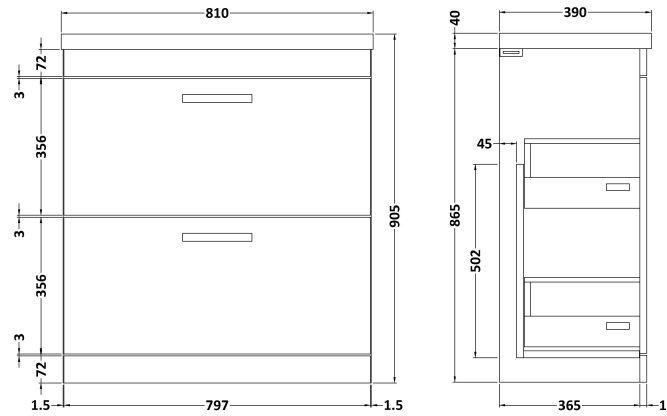

Sales Code: ATH055A

Description: 800 Fs 2-Drawer Vanity & Basin 1

Packaging Details

Barcode: 5055275899748

Sales Code: MOE105

Description: 800 Floor Standing 2-Drawer Basin Unit

Product Dimensions

Height (mm):	865
Width (mm):	800
Depth (mm):	383
Nett Weight (kg):	31.5

Packaging Dimensions

Height (mm):	405
Width (mm):	820
Depth (mm):	885
Gross Weight (kg):	32

Packaging Data

Box Colour:	Brown Cardboard Box - Printed
Box Qty:	0
Label Size:	0 x 0
Label Colour:	White Label
Label Qty:	2

Sales Code: NVM015

Description: 800 Mid Edged Basin 1 Th

Product Dimensions

Height (mm):	180
Width (mm):	810
Depth (mm):	390
Nett Weight (kg):	15

Packaging Dimensions

Height (mm):	210
Width (mm):	410
Depth (mm):	830
Gross Weight (kg):	15

Packaging Data

Box Colour:	Brown Cardboard Box
Box Qty:	1
Label Size:	100 x 50
Label Colour:	White Label
Label Qty:	2

Outer Box Dimensions (If Applicable)

Height (mm):	
Width (mm):	
Depth (mm):	
Gross Weight (kg):	
Barcode:	5055369043422