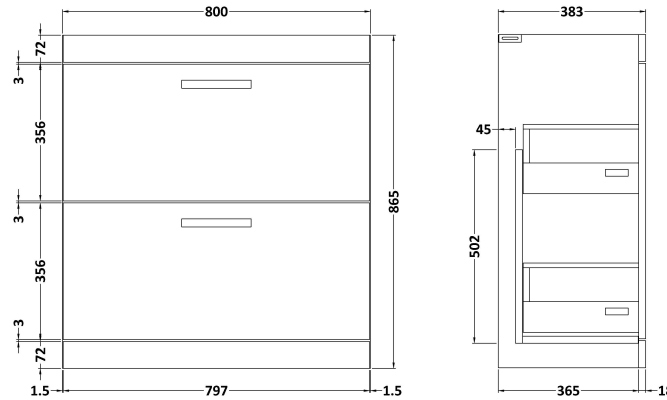

Sales Code: ATH055A

Description: 800 Fs 2-Drawer Vanity & Basin 1

Packaging Details

Barcode: 5055275899748

Sales Code: MOE105

Description: 800 Floor Standing 2-Drawer Basin Unit

Product Dimensions

Height (mm):	865
Width (mm):	800
Depth (mm):	383
Nett Weight (kg):	31.5

Packaging Dimensions

Height (mm):	405
Width (mm):	820
Depth (mm):	885
Gross Weight (kg):	32

Packaging Data

Box Colour:	Brown Cardboard Box - Printed
Box Qty:	0
Label Size:	0 x 0
Label Colour:	White Label
Label Qty:	2

Outer Box Dimensions (If Applicable)

Height (mm):	
Width (mm):	
Depth (mm):	
Gross Weight (kg):	
Barcode:	5055275880708

Product Details

Country of Origin:	China
Fitting Instruction:	No
CE Certification:	N/A
FSC Certified Materials:	Yes
Colour:	Gloss White
Construction Method:	Cam & Wood Dowel
Construction Type:	Rigid
Cabinet Finish:	MFC Painted Gloss
Fascia Finish:	Mdf Painted Gloss
Cabinet Thickness (mm):	16
Fascia Thickness (mm):	18
Drawer Included:	Yes
Drawer Type:	80mm High Metal S/C Inc Galler
No of Shelves:	0
Hinge Type:	Not Applicable
Hinge Included:	Not Applicable
Adjustable Legs:	No, Not Required
Fixings Included:	Yes
Handle Style:	Contemporary
Waste Shroud:	Yes
Handle Included:	Yes, Supplied
Handle Type:	D-Shape

Sales Code: NVM015

Description: 800 Mid Edged Basin 1 Th

Product Dimensions

Height (mm):	180
Width (mm):	810
Depth (mm):	390
Nett Weight (kg):	15

Packaging Dimensions

Height (mm):	210
Width (mm):	410
Depth (mm):	830
Gross Weight (kg):	15