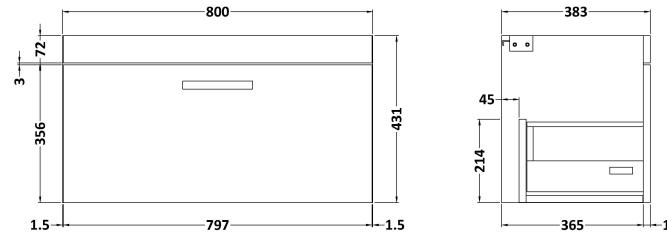

### Product Dimensions

Height (mm):	430
Width (mm):	800
Depth (mm):	383
Nett Weight (kg):	17

### Packaging Dimensions

Height (mm):	450
Width (mm):	820
Depth (mm):	405
Gross Weight (kg):	17.5

### Product Dimensions

Height (mm):	180
Width (mm):	810
Depth (mm):	390
Nett Weight (kg):	15

### Packaging Dimensions

Height (mm):	210
Width (mm):	410
Depth (mm):	830
Gross Weight (kg):	15