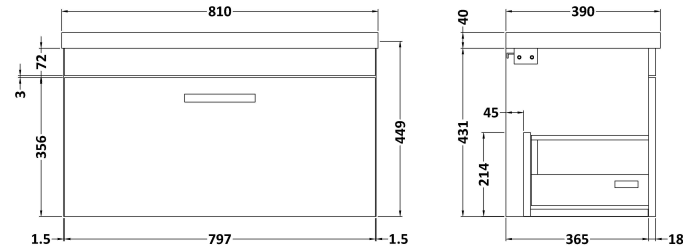

Sales Code: ATH059A

Description: 800 Wh Single Drawer Vanity & Basin 1

Packaging Details

Barcode: 5055275899786