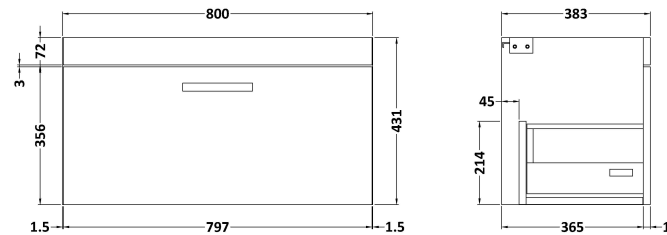

### Product Dimensions

Height (mm):	430
Width (mm):	800
Depth (mm):	383
Nett Weight (kg):	17

### Packaging Dimensions

Height (mm):	450
Width (mm):	820
Depth (mm):	405
Gross Weight (kg):	17.5

### Product Dimensions

Height (mm):	180
Width (mm):	810
Depth (mm):	390
Nett Weight (kg):	15

### Packaging Dimensions

Height (mm):	210
Width (mm):	410
Depth (mm):	830
Gross Weight (kg):	15