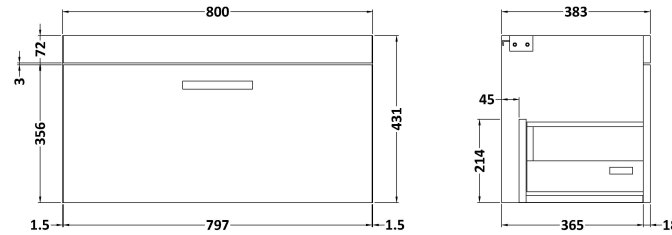

Sales Code: ATH061A

Description: 800 Wh Single Drawer Vanity & Basin 1

Packaging Details

Barcode: 5055275899809

Sales Code: MOD665

Description: 800 Wall Hung Single Drawer Basin Unit

Product Dimensions

Height (mm):	430
Width (mm):	800
Depth (mm):	383
Nett Weight (kg):	17

Packaging Dimensions

Height (mm):	450
Width (mm):	820
Depth (mm):	405
Gross Weight (kg):	17.5

Packaging Data

Box Colour:	Brown Cardboard Box
Box Qty:	1
Label Size:	100 x 50
Label Colour:	White Label
Label Qty:	2

Sales Code: NVM015

Description: 800 Mid Edged Basin 1 Th

Product Dimensions

Height (mm):	180
Width (mm):	810
Depth (mm):	390
Nett Weight (kg):	15

Packaging Dimensions

Height (mm):	210
Width (mm):	410
Depth (mm):	830
Gross Weight (kg):	15

Packaging Data

Box Colour:	Brown Cardboard Box
Box Qty:	1
Label Size:	100 x 50
Label Colour:	White Label
Label Qty:	2

Outer Box Dimensions (If Applicable)

Height (mm):	
Width (mm):	
Depth (mm):	
Gross Weight (kg):	
Barcode:	5055369043422