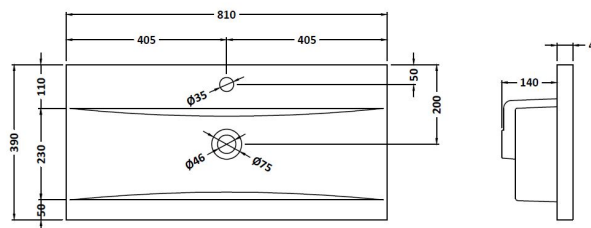

Packaging Dimensions

Height (mm):	450
Width (mm):	820
Depth (mm):	405
Gross Weight (kg):	17.5

Packaging Data

Box Colour:	Brown Cardboard Box
Box Qty:	1
Label Size:	100 x 50
Label Colour:	White Label
Label Qty:	2

Outer Box Dimensions (If Applicable)

Height (mm):	
Width (mm):	
Depth (mm):	
Gross Weight (kg):	
Barcode:	5055275825709

Product Details

Country of Origin:	United Kingdom
Fitting Instruction:	No
CE Certification:	N/A
FSC Certified Materials:	Yes
Colour:	Hacienda Black
Construction Method:	Cam & Wood Dowel
Construction Type:	Rigid
Cabinet Finish:	MFC Textured Woodgrain
Fascia Finish:	MFC Textured Woodgrain
Cabinet Thickness (mm):	18
Fascia Thickness (mm):	18
Drawer Included:	Yes
Drawer Type:	80mm High Metal Softclose
No of Shelves:	0
Hinge Type:	Not Applicable
Hinge Included:	Not Applicable
Adjustable Legs:	No, Not Required
Fixings Included:	Yes
Handle Style:	Contemporary
Waste Shroud:	Yes
Handle Included:	Yes, Supplied
Handle Type:	D-Shape

Sales Code: NVM015

Description: 800 Mid Edged Basin 1 Th

Product Dimensions

Height (mm):	180
Width (mm):	810
Depth (mm):	390
Nett Weight (kg):	15

Packaging Dimensions

Height (mm):	210
Width (mm):	410
Depth (mm):	830
Gross Weight (kg):	15

Packaging Data

Box Colour:	Brown Cardboard Box
Box Qty:	1
Label Size:	100 x 50
Label Colour:	White Label
Label Qty:	2

Outer Box Dimensions (If Applicable)

Height (mm):	
Width (mm):	
Depth (mm):	
Gross Weight (kg):	
Barcode:	5055369043422