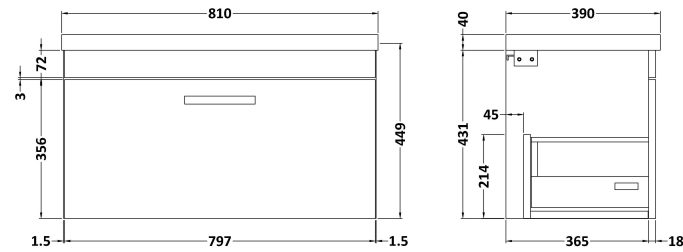

Sales Code: ATH061A

Description: 800 Wh Single Drawer Vanity & Basin 1

Packaging Details

Barcode: 5055275899809

Sales Code: MOD665

Description: 800 Wall Hung Single Drawer Basin Unit

Product Dimensions

Height (mm):	430
Width (mm):	800
Depth (mm):	383
Nett Weight (kg):	17

Packaging Dimensions

Height (mm):	450
Width (mm):	820
Depth (mm):	405
Gross Weight (kg):	17.5

Packaging Data

Box Colour:	Brown Cardboard Box
Box Qty:	1
Label Size:	100 x 50
Label Colour:	White Label
Label Qty:	2

Sales Code: NVM015

Description: 800 Mid Edged Basin 1 Th

Product Dimensions

Height (mm):	180
Width (mm):	810
Depth (mm):	390
Nett Weight (kg):	15

Packaging Dimensions

Height (mm):	210
Width (mm):	410
Depth (mm):	830
Gross Weight (kg):	15

Packaging Data

Box Colour:	Brown Cardboard Box
Box Qty:	1
Label Size:	100 x 50
Label Colour:	White Label
Label Qty:	2

Outer Box Dimensions (If Applicable)

Height (mm):	
Width (mm):	
Depth (mm):	
Gross Weight (kg):	
Barcode:	5055369043422