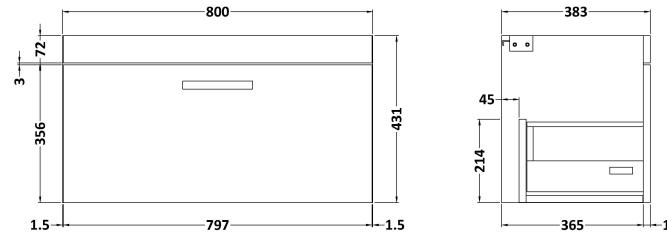

Sales Code: MOE165

Description: 800 Wall Hung Single Drawer Basin Unit

Product Dimensions

Height (mm):	430
Width (mm):	800
Depth (mm):	383
Nett Weight (kg):	17

Packaging Dimensions

Height (mm):	405
Width (mm):	820
Depth (mm):	450
Gross Weight (kg):	17.5

Packaging Data

Box Colour:	Brown Cardboard Box - Printed
Box Qty:	0
Label Size:	0 x 0
Label Colour:	White Label
Label Qty:	2

Outer Box Dimensions (If Applicable)

Height (mm):	
Width (mm):	
Depth (mm):	
Gross Weight (kg):	
Barcode:	5055275880722

Sales Code: NVM015

Description: 800 Mid Edged Basin 1 Th

Product Dimensions

Height (mm):	180
Width (mm):	810
Depth (mm):	390
Nett Weight (kg):	15

Packaging Dimensions

Height (mm):	210
Width (mm):	410
Depth (mm):	830
Gross Weight (kg):	15

Packaging Data

Box Colour:	Brown Cardboard Box
Box Qty:	1
Label Size:	100 x 50
Label Colour:	White Label
Label Qty:	2

Outer Box Dimensions (If Applicable)

Height (mm):	
Width (mm):	
Depth (mm):	
Gross Weight (kg):	
Barcode:	5055369043422