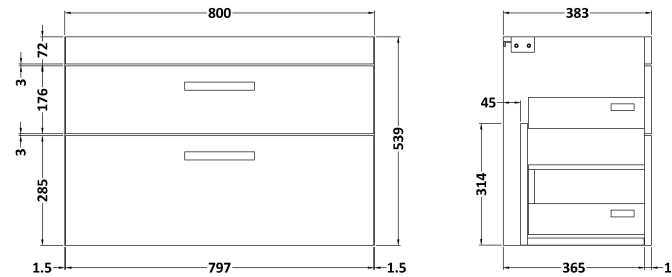

Sales Code: ATH066A

Description: 800 Wh 2-Drawer Vanity & Basin 1

Packaging Details

Barcode: 5055275899854

Sales Code: MOC675

Description: 800 Wall Hung 2-Drawer Basin Unit

Product Dimensions

Height (mm):	538
Width (mm):	800
Depth (mm):	383
Nett Weight (kg):	24

Packaging Dimensions

Height (mm):	560
Width (mm):	820
Depth (mm):	405
Gross Weight (kg):	24.5

Packaging Data

Box Colour:	Brown Cardboard Box
Box Qty:	1
Label Size:	100 x 50
Label Colour:	White Label
Label Qty:	2

Sales Code: NVM015

Description: 800 Mid Edged Basin 1 Th

Product Dimensions

Height (mm):	180
Width (mm):	810
Depth (mm):	390
Nett Weight (kg):	15

Packaging Dimensions

Height (mm):	210
Width (mm):	410
Depth (mm):	830
Gross Weight (kg):	15

Packaging Data

Box Colour:	Brown Cardboard Box
Box Qty:	1
Label Size:	100 x 50
Label Colour:	White Label
Label Qty:	2

Outer Box Dimensions (If Applicable)

Height (mm):	
Width (mm):	
Depth (mm):	
Gross Weight (kg):	
Barcode:	5055369043422