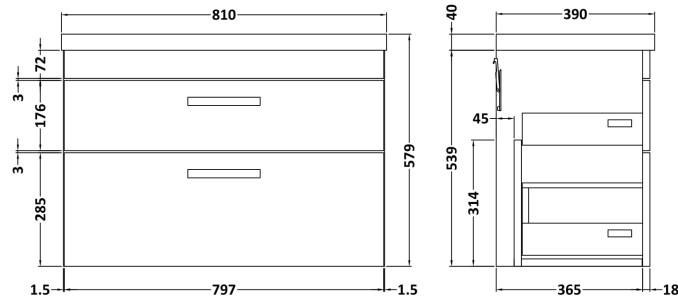

Sales Code: ATH066A

Description: 800 Wh 2-Drawer Vanity & Basin 1

Packaging Details

Barcode: 5055275899854

Sales Code: MOC675

Description: 800 Wall Hung 2-Drawer Basin Unit

Product Dimensions

Height (mm):	538
Width (mm):	800
Depth (mm):	383
Nett Weight (kg):	24

Packaging Dimensions

Height (mm):	560
Width (mm):	820
Depth (mm):	405
Gross Weight (kg):	24.5

Packaging Data

Box Colour:	Brown Cardboard Box
Box Qty:	1
Label Size:	100 x 50
Label Colour:	White Label
Label Qty:	2

Sales Code: NVM015

Description: 800 Mid Edged Basin 1 Th

Product Dimensions

Height (mm):	180
Width (mm):	810
Depth (mm):	390
Nett Weight (kg):	15

Packaging Dimensions

Height (mm):	210
Width (mm):	410
Depth (mm):	830
Gross Weight (kg):	15

Packaging Data

Box Colour:	Brown Cardboard Box
Box Qty:	1
Label Size:	100 x 50
Label Colour:	White Label
Label Qty:	2

Outer Box Dimensions (If Applicable)

Height (mm):	
Width (mm):	
Depth (mm):	
Gross Weight (kg):	
Barcode:	5055369043422