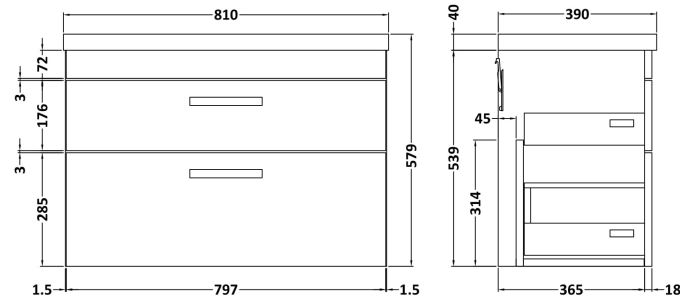

Sales Code: ATH067A

Description: 800 Wh 2-Drawer Vanity & Basin 1

Packaging Details

Barcode: 5055275899861