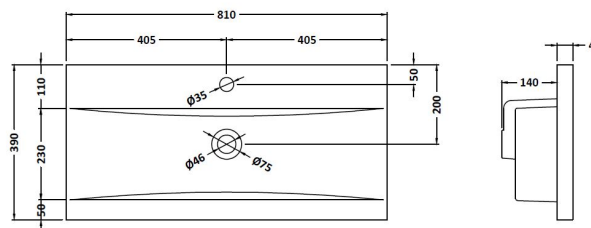

### Product Dimensions

Height (mm):	538
Width (mm):	800
Depth (mm):	383
Nett Weight (kg):	24

### Packaging Dimensions

Height (mm):	560
Width (mm):	820
Depth (mm):	405
Gross Weight (kg):	24.5

### Outer Box Dimensions (If Applicable)

Height (mm):	
Width (mm):	
Depth (mm):	
Gross Weight (kg):	
Barcode:	5055275825730

### Product Dimensions

Height (mm):	180
Width (mm):	810
Depth (mm):	390
Nett Weight (kg):	15