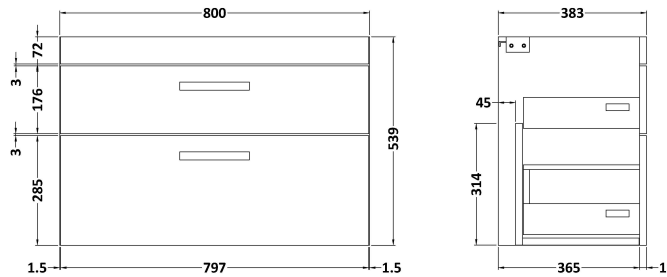

### Product Dimensions

Height (mm):	538
Width (mm):	800
Depth (mm):	383
Nett Weight (kg):	24

### Packaging Dimensions

Height (mm):	560
Width (mm):	820
Depth (mm):	405
Gross Weight (kg):	24.5

### Product Dimensions

Height (mm):	180
Width (mm):	810
Depth (mm):	390
Nett Weight (kg):	15

### Packaging Dimensions

Height (mm):	210
Width (mm):	410
Depth (mm):	830
Gross Weight (kg):	15