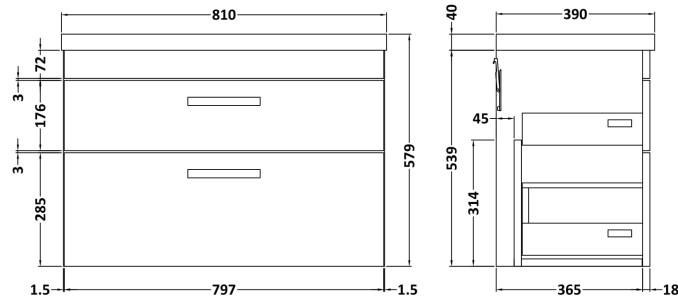

### Packaging Details

Barcode: 5055275899878

Sales Code:

Description:

**Product Dimensions**

Height (mm):

Width (mm):

Depth (mm):

Box Qty:

Label Size: x

Label Colour:

Label Qty:

**Outer Box Dimensions (If Applicable)**

Height (mm):

Width (mm):

Depth (mm):

### Product Dimensions

Height (mm):	180
Width (mm):	810
Depth (mm):	390
Nett Weight (kg):	15

### Packaging Dimensions

Height (mm):	210
Width (mm):	410
Depth (mm):	830
Gross Weight (kg):	15