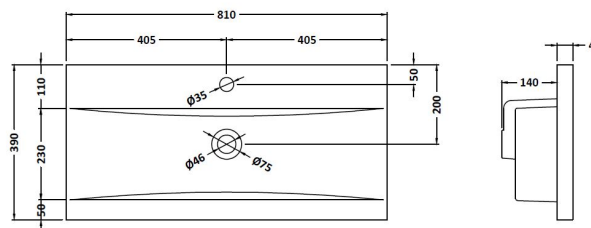

No of Shelves:

Hinge Type:

Hinge Included:

Adjustable Legs:

Fixings Included:

Handle Style:

Waste Shroud:

Handle Included:

### Product Dimensions

Height (mm):	180
Width (mm):	810
Depth (mm):	390
Nett Weight (kg):	15

### Packaging Dimensions

Height (mm):	210
Width (mm):	410
Depth (mm):	830
Gross Weight (kg):	15

### Outer Box Dimensions (If Applicable)

Height (mm):	
Width (mm):	
Depth (mm):	
Gross Weight (kg):	
Barcode:	5055369043422