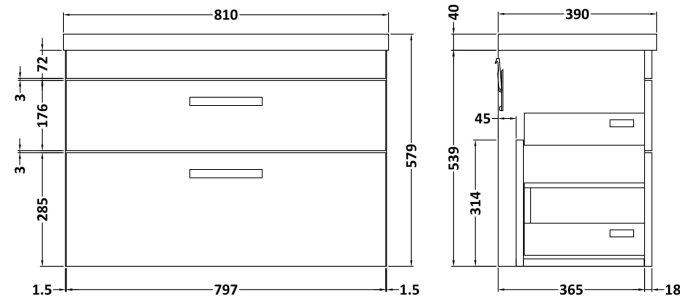

Sales Code: ATH069A

Description: 800 Wh 2-Drawer Vanity & Basin 1

Packaging Details

Barcode: 5055275899885

Sales Code: MOE175

Description: 800 Wall Hung 2-Drawer Basin Unit

Product Dimensions

Height (mm):	538
Width (mm):	800
Depth (mm):	383
Nett Weight (kg):	24

Packaging Dimensions

Height (mm):	405
Width (mm):	820
Depth (mm):	560
Gross Weight (kg):	24.5

Packaging Data

Box Colour:	Brown Cardboard Box - Printed
Box Qty:	0
Label Size:	0 x 0
Label Colour:	White Label
Label Qty:	2

Sales Code: NVM015

Description: 800 Mid Edged Basin 1 Th

Product Dimensions

Height (mm):	180
Width (mm):	810
Depth (mm):	390
Nett Weight (kg):	15

Packaging Dimensions

Height (mm):	210
Width (mm):	410
Depth (mm):	830
Gross Weight (kg):	15

Packaging Data

Box Colour:	Brown Cardboard Box
Box Qty:	1
Label Size:	100 x 50
Label Colour:	White Label
Label Qty:	2

Outer Box Dimensions (If Applicable)

Height (mm):	
Width (mm):	
Depth (mm):	
Gross Weight (kg):	
Barcode:	5055369043422