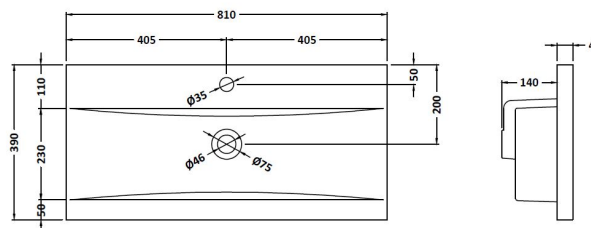

Packaging Dimensions

Height (mm):	405
Width (mm):	820
Depth (mm):	560
Gross Weight (kg):	24.5

Packaging Data

Box Colour:	Brown Cardboard Box - Printed
Box Qty:	0
Label Size:	0 x 0
Label Colour:	White Label
Label Qty:	2

Outer Box Dimensions (If Applicable)

Height (mm):	
Width (mm):	
Depth (mm):	
Gross Weight (kg):	
Barcode:	5055275880746

Product Details

Country of Origin:	China
Fitting Instruction:	No
CE Certification:	N/A
FSC Certified Materials:	Yes
Colour:	Gloss White
Construction Method:	Cam & Wood Dowel
Construction Type:	Rigid
Cabinet Finish:	MFC Painted Gloss
Fascia Finish:	Mdf Painted Gloss
Cabinet Thickness (mm):	16
Fascia Thickness (mm):	18
Drawer Included:	Yes
Drawer Type:	80mm High Metal Softclose
No of Shelves:	0
Hinge Type:	Not Applicable
Hinge Included:	Not Applicable
Adjustable Legs:	No, Not Required
Fixings Included:	Yes
Handle Style:	Contemporary
Waste Shroud:	Yes
Handle Included:	Yes, Supplied
Handle Type:	D-Shape

Sales Code: NVM015

Description: 800 Mid Edged Basin 1 Th

Product Dimensions

Height (mm):	180
Width (mm):	810
Depth (mm):	390
Nett Weight (kg):	15

Packaging Dimensions

Height (mm):	210
Width (mm):	410
Depth (mm):	830
Gross Weight (kg):	15

Packaging Data

Box Colour:	Brown Cardboard Box
Box Qty:	1
Label Size:	100 x 50
Label Colour:	White Label
Label Qty:	2

Outer Box Dimensions (If Applicable)

Height (mm):	
Width (mm):	
Depth (mm):	
Gross Weight (kg):	
Barcode:	5055369043422