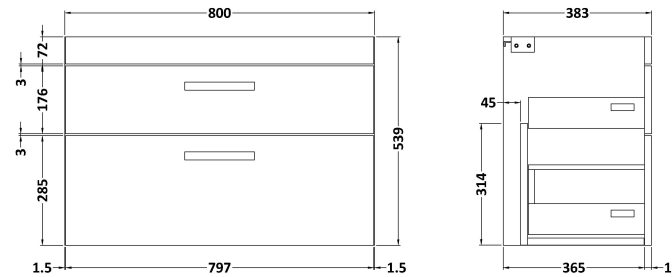

Sales Code: ATH069A

Description: 800 Wh 2-Drawer Vanity & Basin 1

Packaging Details

Barcode: 5055275899885

Sales Code: MOE175

Description: 800 Wall Hung 2-Drawer Basin Unit

Product Dimensions

Height (mm):	538
Width (mm):	800
Depth (mm):	383
Nett Weight (kg):	24

Packaging Dimensions

Height (mm):	405
Width (mm):	820
Depth (mm):	560
Gross Weight (kg):	24.5

Packaging Data

Box Colour:	Brown Cardboard Box - Printed
Box Qty:	0
Label Size:	0 x 0
Label Colour:	White Label
Label Qty:	2

Outer Box Dimensions (If Applicable)

Height (mm):	
Width (mm):	
Depth (mm):	
Gross Weight (kg):	
Barcode:	5055275880746

Product Details

Country of Origin:	China
Fitting Instruction:	No
CE Certification:	N/A
FSC Certified Materials:	Yes
Colour:	Gloss White
Construction Method:	Cam & Wood Dowel
Construction Type:	Rigid
Cabinet Finish:	MFC Painted Gloss
Fascia Finish:	Mdf Painted Gloss
Cabinet Thickness (mm):	16
Fascia Thickness (mm):	18
Drawer Included:	Yes
Drawer Type:	80mm High Metal Softclose
No of Shelves:	0
Hinge Type:	Not Applicable
Hinge Included:	Not Applicable
Adjustable Legs:	No, Not Required
Fixings Included:	Yes
Handle Style:	Contemporary
Waste Shroud:	Yes
Handle Included:	Yes, Supplied
Handle Type:	D-Shape

Sales Code: NVM015

Description: 800 Mid Edged Basin 1 Th

Product Dimensions

Height (mm):	180
Width (mm):	810
Depth (mm):	390
Nett Weight (kg):	15

Packaging Dimensions

Height (mm):	210
Width (mm):	410
Depth (mm):	830
Gross Weight (kg):	15