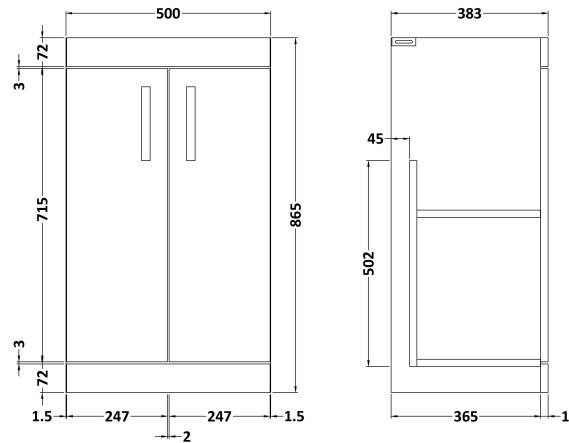

Sales Code: ATH072A

Description: 500 Fs 2-Door Vanity & Basin 1

Packaging Details

Barcode: 5056211814801

Sales Code: NVM012

Description: 500 Mid-Edged Basin 1 Th

Product Dimensions

Height (mm):	180
Width (mm):	510
Depth (mm):	390
Nett Weight (kg):	10.54

Packaging Dimensions

Height (mm):	210
Width (mm):	410
Depth (mm):	530
Gross Weight (kg):	10.54

Packaging Data

Box Colour:	Brown Cardboard Box - Printed
Box Qty:	1
Label Size:	100 x 50
Label Colour:	White Label
Label Qty:	2

Outer Box Dimensions (If Applicable)

Height (mm):	
Width (mm):	
Depth (mm):	
Gross Weight (kg):	
Barcode:	5055369043446

Product Details

Country of Origin:	China
Fitting Instruction:	No
Certification:	CE: No WRAS: N/A WRAS No: N/A
Product Material:	Vitreous China
Fixing Supplied:	No

Sales Code: MOC302

Description: 500 Floor Standing 2-Door Basin Unit

Product Dimensions

Height (mm):	865
Width (mm):	500
Depth (mm):	383
Nett Weight (kg):	18.5

Packaging Dimensions

Height (mm):	900
Width (mm):	530
Depth (mm):	410
Gross Weight (kg):	19