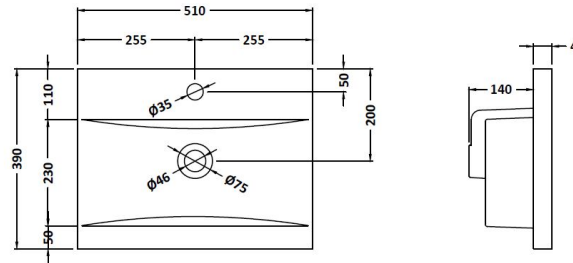

Sales Code: ATH072A

Description: 500 Fs 2-Door Vanity & Basin 1

Packaging Details

Barcode: 5056211814801

Sales Code: NVM012

Description: 500 Mid-Edged Basin 1 Th

Product Dimensions

Height (mm):	180
Width (mm):	510
Depth (mm):	390
Nett Weight (kg):	10.54

Packaging Dimensions

Height (mm):	210
Width (mm):	410
Depth (mm):	530
Gross Weight (kg):	10.54

Packaging Data

Box Colour:	Brown Cardboard Box - Printed
Box Qty:	1
Label Size:	100 x 50
Label Colour:	White Label
Label Qty:	2

Outer Box Dimensions (If Applicable)

Height (mm):	
Width (mm):	
Depth (mm):	
Gross Weight (kg):	
Barcode:	5055369043446

Product Details

Country of Origin:	China
Fitting Instruction:	No
Certification:	CE: No WRAS: N/A WRAS No: N/A
Product Material:	Vitreous China
Fixing Supplied:	No

Sales Code: MOC302

Description: 500 Floor Standing 2-Door Basin Unit

Product Dimensions

Height (mm):	865
Width (mm):	500
Depth (mm):	383
Nett Weight (kg):	18.5

Packaging Dimensions

Height (mm):	900
Width (mm):	530
Depth (mm):	410
Gross Weight (kg):	19