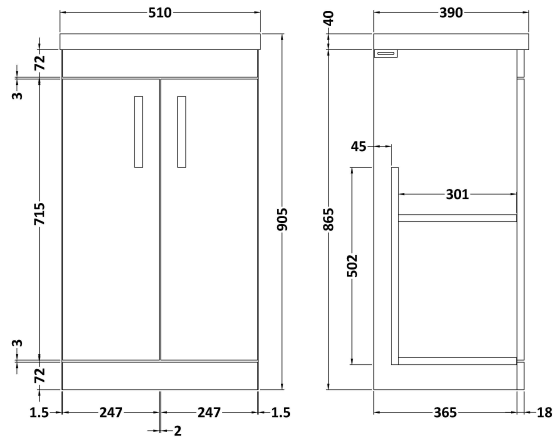

Sales Code: ATH072A

Description: 500 Fs 2-Door Vanity & Basin 1

Packaging Details

Barcode: 5056211814801

Sales Code: NVM012

Description: 500 Mid-Edged Basin 1 Th

Product Dimensions

Height (mm):	180
Width (mm):	510
Depth (mm):	390
Nett Weight (kg):	10.54

Packaging Dimensions

Height (mm):	210
Width (mm):	410
Depth (mm):	530
Gross Weight (kg):	10.54

Packaging Data

Box Colour:	Brown Cardboard Box - Printed
Box Qty:	1
Label Size:	100 x 50
Label Colour:	White Label
Label Qty:	2

Outer Box Dimensions (If Applicable)

Height (mm):	
Width (mm):	
Depth (mm):	
Gross Weight (kg):	
Barcode:	5055369043446

Product Details

Country of Origin:	China
Fitting Instruction:	No
Certification:	CE: No WRAS: N/A WRAS No: N/A
Product Material:	Vitreous China
Fixing Supplied:	No

Sales Code: MOC302

Description: 500 Floor Standing 2-Door Basin Unit

Product Dimensions

Height (mm):	865
Width (mm):	500
Depth (mm):	383
Nett Weight (kg):	18.5

Packaging Dimensions

Height (mm):	900
Width (mm):	530
Depth (mm):	410
Gross Weight (kg):	19