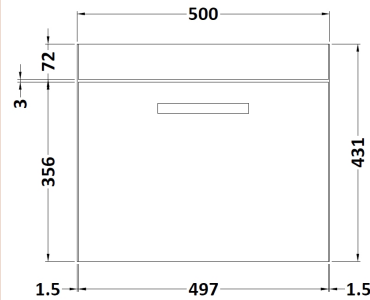

Packaging Dimensions

Height (mm):	210
Width (mm):	410
Depth (mm):	530
Gross Weight (kg):	10.54

Packaging Data

Box Colour:	Brown Cardboard Box - Printed
Box Qty:	1
Label Size:	100 x 50
Label Colour:	White Label
Label Qty:	2

Outer Box Dimensions (If Applicable)

Height (mm):	
Width (mm):	
Depth (mm):	
Gross Weight (kg):	
Barcode:	5055369043446

Product Details

Country of Origin:	China
Fitting Instruction:	No
Certification:	CE: No WRAS: N/A WRAS No: N/A
Product Material:	Vitreous China
Fixing Supplied:	No

Sales Code: MOC382

Description: 500 Wall Hung Single Drawer Basin Unit

Product Dimensions

Height (mm):	430
Width (mm):	500
Depth (mm):	383
Nett Weight (kg):	12

Packaging Dimensions

Height (mm):	450
Width (mm):	520
Depth (mm):	405
Gross Weight (kg):	12.5

Packaging Data

Box Colour:	Brown Cardboard Box
Box Qty:	1
Label Size:	100 x 50
Label Colour:	White Label
Label Qty:	2

Outer Box Dimensions (If Applicable)

Height (mm):	
Width (mm):	
Depth (mm):	
Gross Weight (kg):	
Barcode:	5055275869956