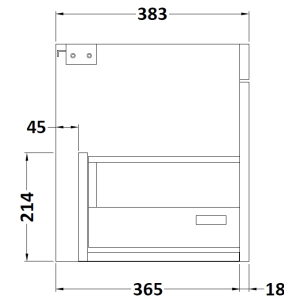

Packaging Dimensions

Height (mm):	210
Width (mm):	410
Depth (mm):	530
Gross Weight (kg):	10.54

Packaging Data

Box Colour:	Brown Cardboard Box - Printed
Box Qty:	1
Label Size:	100 x 50
Label Colour:	White Label
Label Qty:	2

Outer Box Dimensions (If Applicable)

Height (mm):	
Width (mm):	
Depth (mm):	
Gross Weight (kg):	
Barcode:	5055369043446

Product Details

Country of Origin:	China
Fitting Instruction:	No
Certification:	CE: No WRAS: N/A WRAS No: N/A
Product Material:	Vitreous China
Fixing Supplied:	No

Sales Code: MOC382

Description: 500 Wall Hung Single Drawer Basin Unit

Product Dimensions

Height (mm):	430
Width (mm):	500
Depth (mm):	383
Nett Weight (kg):	12

Packaging Dimensions

Height (mm):	450
Width (mm):	520
Depth (mm):	405
Gross Weight (kg):	12.5

Packaging Data

Box Colour:	Brown Cardboard Box
Box Qty:	1
Label Size:	100 x 50
Label Colour:	White Label
Label Qty:	2

Outer Box Dimensions (If Applicable)

Height (mm):	
Width (mm):	
Depth (mm):	
Gross Weight (kg):	
Barcode:	5055275869956