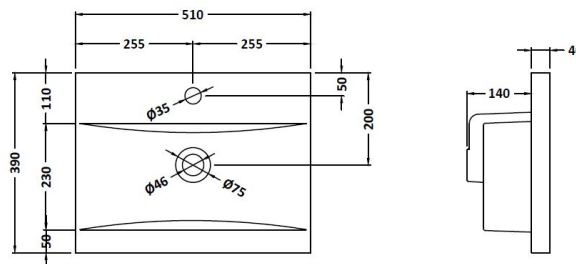

Sales Code: ATH073A

Description: 500 Wh Single Drawer Vanity & Basin 1

Packaging Details

Barcode: 5056211814832

Sales Code: NVM012

Description: 500 Mid-Edged Basin 1 Th

Product Dimensions

Height (mm):	180
Width (mm):	510
Depth (mm):	390
Nett Weight (kg):	10.54

Packaging Dimensions

Height (mm):	210
Width (mm):	410
Depth (mm):	530
Gross Weight (kg):	10.54

Packaging Data

Box Colour:	Brown Cardboard Box - Printed
Box Qty:	1
Label Size:	100 x 50
Label Colour:	White Label
Label Qty:	2

Outer Box Dimensions (If Applicable)

Height (mm):	
Width (mm):	
Depth (mm):	
Gross Weight (kg):	
Barcode:	5055369043446

Product Details

Country of Origin:	China
Fitting Instruction:	No
Certification:	CE: No WRAS: N/A WRAS No: N/A
Product Material:	Vitreous China
Fixing Supplied:	No

Sales Code: MOC382

Description: 500 Wall Hung Single Drawer Basin Unit

Product Dimensions

Height (mm):	430
Width (mm):	500
Depth (mm):	383
Nett Weight (kg):	12

Packaging Dimensions

Height (mm):	450
Width (mm):	520
Depth (mm):	405
Gross Weight (kg):	12.5