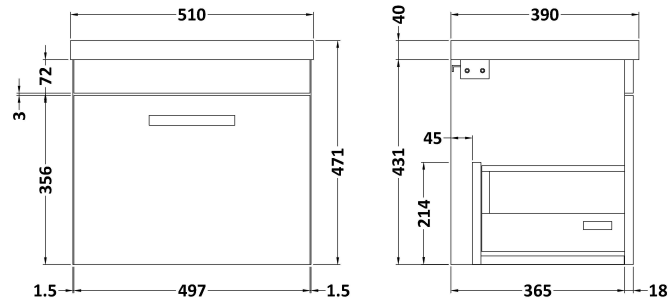

Sales Code: ATH073A

Description: 500 Wh Single Drawer Vanity & Basin 1

Packaging Details

Barcode: 5056211814832

Sales Code: NVM012

Description: 500 Mid-Edged Basin 1 Th

Product Dimensions

Height (mm):	180
Width (mm):	510
Depth (mm):	390
Nett Weight (kg):	10.54

Packaging Dimensions

Height (mm):	210
Width (mm):	410
Depth (mm):	530
Gross Weight (kg):	10.54

Packaging Data

Box Colour:	Brown Cardboard Box - Printed
Box Qty:	1
Label Size:	100 x 50
Label Colour:	White Label
Label Qty:	2

Outer Box Dimensions (If Applicable)

Height (mm):	
Width (mm):	
Depth (mm):	
Gross Weight (kg):	
Barcode:	5055369043446

Product Details

Country of Origin:	China
Fitting Instruction:	No
Certification:	CE: No WRAS: N/A WRAS No: N/A
Product Material:	Vitreous China
Fixing Supplied:	No

Sales Code: MOC382

Description: 500 Wall Hung Single Drawer Basin Unit

Product Dimensions

Height (mm):	430
Width (mm):	500
Depth (mm):	383
Nett Weight (kg):	12

Packaging Dimensions

Height (mm):	450
Width (mm):	520
Depth (mm):	405
Gross Weight (kg):	12.5