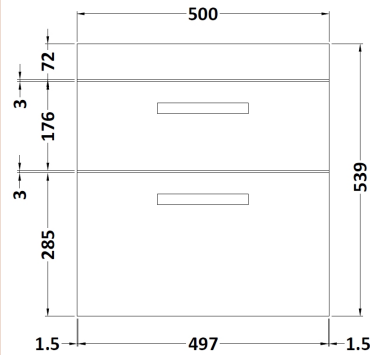

Packaging Dimensions

Height (mm):	210
Width (mm):	410
Depth (mm):	530
Gross Weight (kg):	10.54

Packaging Data

Box Colour:	Brown Cardboard Box - Printed
Box Qty:	1
Label Size:	100 x 50
Label Colour:	White Label
Label Qty:	2

Outer Box Dimensions (If Applicable)

Height (mm):	
Width (mm):	
Depth (mm):	
Gross Weight (kg):	
Barcode:	5055369043446

Product Details

Country of Origin:	China
Fitting Instruction:	No
Certification:	CE: No WRAS: N/A WRAS No: N/A
Product Material:	Vitreous China
Fixing Supplied:	No

Sales Code: MOC392

Description: 500 Wall Hung 2-Drawer Basin Unit

Product Dimensions

Height (mm):	538
Width (mm):	500
Depth (mm):	383
Nett Weight (kg):	17.5

Packaging Dimensions

Height (mm):	560
Width (mm):	520
Depth (mm):	405
Gross Weight (kg):	18

Packaging Data

Box Colour:	Brown Cardboard Box
Box Qty:	1
Label Size:	100 x 50
Label Colour:	White Label
Label Qty:	2

Outer Box Dimensions (If Applicable)

Height (mm):	
Width (mm):	
Depth (mm):	
Gross Weight (kg):	
Barcode:	5055275869963