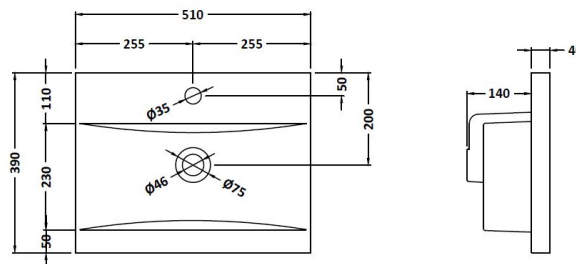

Sales Code: ATH074A

Description: 500 Wh 2-Drawer Vanity & Basin 1

Packaging Details

Barcode: 5056211814863

Sales Code: NVM012

Description: 500 Mid-Edged Basin 1 Th

Product Dimensions

Height (mm):	180
Width (mm):	510
Depth (mm):	390
Nett Weight (kg):	10.54

Packaging Dimensions

Height (mm):	210
Width (mm):	410
Depth (mm):	530
Gross Weight (kg):	10.54

Packaging Data

Box Colour:	Brown Cardboard Box - Printed
Box Qty:	1
Label Size:	100 x 50
Label Colour:	White Label
Label Qty:	2

Outer Box Dimensions (If Applicable)

Height (mm):	
Width (mm):	
Depth (mm):	
Gross Weight (kg):	
Barcode:	5055369043446

Product Details

Country of Origin:	China
Fitting Instruction:	No
Certification:	CE: No WRAS: N/A WRAS No: N/A
Product Material:	Vitreous China
Fixing Supplied:	No

Sales Code: MOC392

Description: 500 Wall Hung 2-Drawer Basin Unit

Product Dimensions

Height (mm):	538
Width (mm):	500
Depth (mm):	383
Nett Weight (kg):	17.5

Packaging Dimensions

Height (mm):	560
Width (mm):	520
Depth (mm):	405
Gross Weight (kg):	18