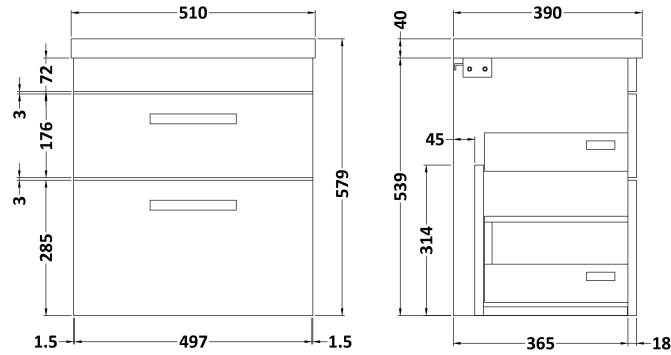

Sales Code: ATH074A

Description: 500 Wh 2-Drawer Vanity & Basin 1

Packaging Details

Barcode: 5056211814863

Sales Code: NVM012

Description: 500 Mid-Edged Basin 1 Th

Product Dimensions

Height (mm):	180
Width (mm):	510
Depth (mm):	390
Nett Weight (kg):	10.54

Packaging Dimensions

Height (mm):	210
Width (mm):	410
Depth (mm):	530
Gross Weight (kg):	10.54

Packaging Data

Box Colour:	Brown Cardboard Box - Printed
Box Qty:	1
Label Size:	100 x 50
Label Colour:	White Label
Label Qty:	2

Outer Box Dimensions (If Applicable)

Height (mm):	
Width (mm):	
Depth (mm):	
Gross Weight (kg):	
Barcode:	5055369043446

Product Details

Country of Origin:	China
Fitting Instruction:	No
Certification:	CE: No WRAS: N/A WRAS No: N/A
Product Material:	Vitreous China
Fixing Supplied:	No

Sales Code: MOC392

Description: 500 Wall Hung 2-Drawer Basin Unit

Product Dimensions

Height (mm):	538
Width (mm):	500
Depth (mm):	383
Nett Weight (kg):	17.5

Packaging Dimensions

Height (mm):	560
Width (mm):	520
Depth (mm):	405
Gross Weight (kg):	18