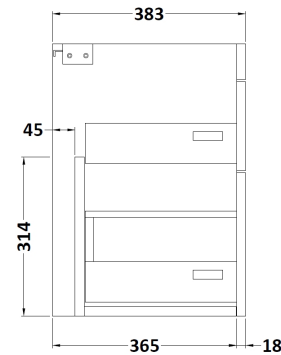

Packaging Dimensions

Height (mm):	210
Width (mm):	410
Depth (mm):	530
Gross Weight (kg):	10.54

Packaging Data

Box Colour:	Brown Cardboard Box - Printed
Box Qty:	1
Label Size:	100 x 50
Label Colour:	White Label
Label Qty:	2

Outer Box Dimensions (If Applicable)

Height (mm):	
Width (mm):	
Depth (mm):	
Gross Weight (kg):	
Barcode:	5055369043446

Product Details

Country of Origin:	China
Fitting Instruction:	No
Certification:	CE: No WRAS: N/A WRAS No: N/A
Product Material:	Vitreous China
Fixing Supplied:	No

Sales Code: MOC392

Description: 500 Wall Hung 2-Drawer Basin Unit

Product Dimensions

Height (mm):	538
Width (mm):	500
Depth (mm):	383
Nett Weight (kg):	17.5

Packaging Dimensions

Height (mm):	560
Width (mm):	520
Depth (mm):	405
Gross Weight (kg):	18

Packaging Data

Box Colour:	Brown Cardboard Box
Box Qty:	1
Label Size:	100 x 50
Label Colour:	White Label
Label Qty:	2

Outer Box Dimensions (If Applicable)

Height (mm):	
Width (mm):	
Depth (mm):	
Gross Weight (kg):	
Barcode:	5055275869963