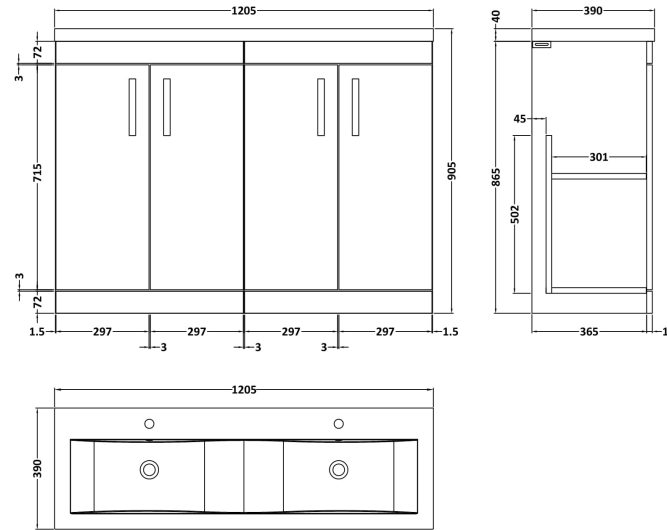

Sales Code: ATH075F

Description: 1200 Fs 4-Door Vanity & Double Basin

Packaging Details

Barcode: 5056211888789

Sales Code: MOC303

Description: 600 Floor Standing 2-Door Basin Unit

Product Dimensions

Height (mm):	865
Width (mm):	600
Depth (mm):	383
Nett Weight (kg):	21

Packaging Dimensions

Height (mm):	405
Width (mm):	620
Depth (mm):	885
Gross Weight (kg):	21.5

Packaging Data

Box Colour:	Brown Cardboard Box
Box Qty:	1
Label Size:	100 x 50
Label Colour:	White Label
Label Qty:	2

Outer Box Dimensions (If Applicable)

Height (mm):	
Width (mm):	
Depth (mm):	
Gross Weight (kg):	
Barcode:	5055275869970

Product Details

Country of Origin:	China
Fitting Instruction:	No
CE Certification:	N/A
FSC Certified Materials:	Yes
Colour:	Gloss Grey
Construction Method:	Cam & Wood Dowel
Construction Type:	Rigid
Cabinet Finish:	MFC Painted Gloss
Fascia Finish:	Mdf Painted Gloss
Cabinet Thickness (mm):	16
Fascia Thickness (mm):	18
Drawer Included:	No
Drawer Type:	Not Applicable
No of Shelves:	1
Hinge Type:	95 Degree Clip-On Soft Close
Hinge Included:	Yes, Supplied
Adjustable Legs:	No, Not Required
Fixings Included:	Yes
Handle Style:	Contemporary
Waste Shroud:	No
Handle Included:	Yes, Supplied
Handle Type:	Strap

Sales Code: CBM424

Description: Double Ceramic Basin 1208X392

Product Dimensions

Height (mm):	390
Width (mm):	1205
Depth (mm):	175
Nett Weight (kg):	27

Packaging Dimensions

Height (mm):	205
Width (mm):	1270
Depth (mm):	510
Gross Weight (kg):	27