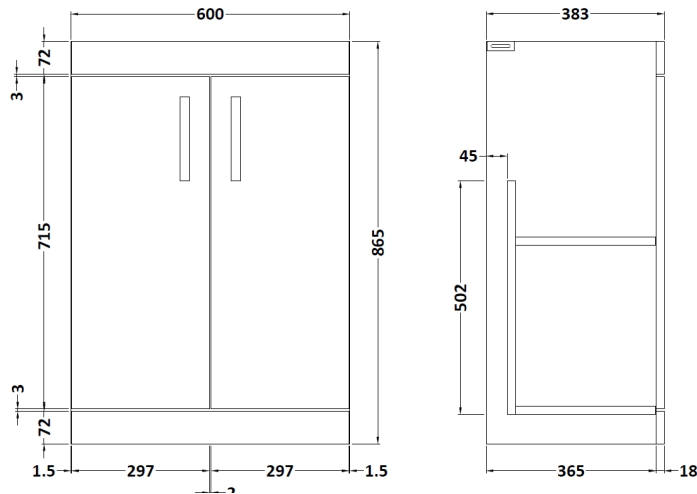

Sales Code: ATH075F

Description: 1200 Fs 4-Door Vanity & Double Basin

Packaging Details

Barcode: 5056211888789

Sales Code: MOC303

Description: 600 Floor Standing 2-Door Basin Unit

Product Dimensions

Height (mm):	865
Width (mm):	600
Depth (mm):	383
Nett Weight (kg):	21

Packaging Dimensions

Height (mm):	405
Width (mm):	620
Depth (mm):	885
Gross Weight (kg):	21.5

Packaging Data

Box Colour:	Brown Cardboard Box
Box Qty:	1
Label Size:	100 x 50
Label Colour:	White Label
Label Qty:	2

Sales Code: CBM424

Description: Double Ceramic Basin 1208X392

Product Dimensions

Height (mm):	390
Width (mm):	1205
Depth (mm):	175
Nett Weight (kg):	27

Packaging Dimensions

Height (mm):	205
Width (mm):	1270
Depth (mm):	510
Gross Weight (kg):	27

Packaging Data

Box Colour:	Brown Cardboard Box - Printed
Box Qty:	1
Label Size:	100 x 50
Label Colour:	White Label
Label Qty:	2

Outer Box Dimensions (If Applicable)

Height (mm):	
Width (mm):	
Depth (mm):	
Gross Weight (kg):	
Barcode:	5056211875826