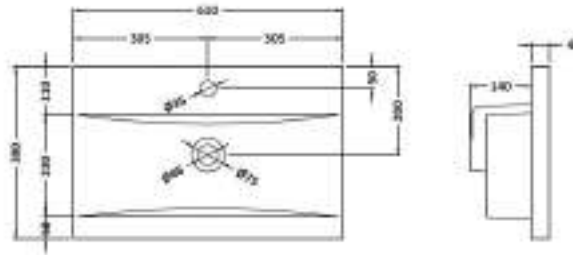

Packaging Dimensions

Height (mm):	885
Width (mm):	620
Depth (mm):	405
Gross Weight (kg):	26.5

Packaging Data

Box Colour:	Brown Cardboard Box
Box Qty:	1
Label Size:	100 x 50
Label Colour:	White Label
Label Qty:	2

Outer Box Dimensions (If Applicable)

Height (mm):	
Width (mm):	
Depth (mm):	
Gross Weight (kg):	
Barcode:	5055275869987

Product Details

Country of Origin:	China
Fitting Instruction:	No
CE Certification:	N/A
FSC Certified Materials:	Yes
Colour:	Gloss Grey
Construction Method:	Cam & Wood Dowel
Construction Type:	Rigid
Cabinet Finish:	MFC Painted Gloss
Fascia Finish:	Mdf Painted Gloss
Cabinet Thickness (mm):	16
Fascia Thickness (mm):	18
Drawer Included:	Yes
Drawer Type:	80mm High Metal Softclose
No of Shelves:	0
Hinge Type:	Not Applicable
Hinge Included:	Not Applicable
Adjustable Legs:	No, Not Required
Fixings Included:	Yes
Handle Style:	Contemporary
Waste Shroud:	Yes
Handle Included:	Yes, Supplied
Handle Type:	Strap

Sales Code: NVM013

Description: 600 Mid-Edged Basin 1 Th

Product Dimensions

Height (mm):	180
Width (mm):	610
Depth (mm):	390
Nett Weight (kg):	11

Packaging Dimensions

Height (mm):	200
Width (mm):	410
Depth (mm):	630
Gross Weight (kg):	11

Packaging Data

Box Colour:	Brown Cardboard Box - Printed
Box Qty:	1
Label Size:	100 x 50
Label Colour:	White Label
Label Qty:	2

Outer Box Dimensions (If Applicable)

Height (mm):	
Width (mm):	
Depth (mm):	
Gross Weight (kg):	
Barcode:	5055369043415