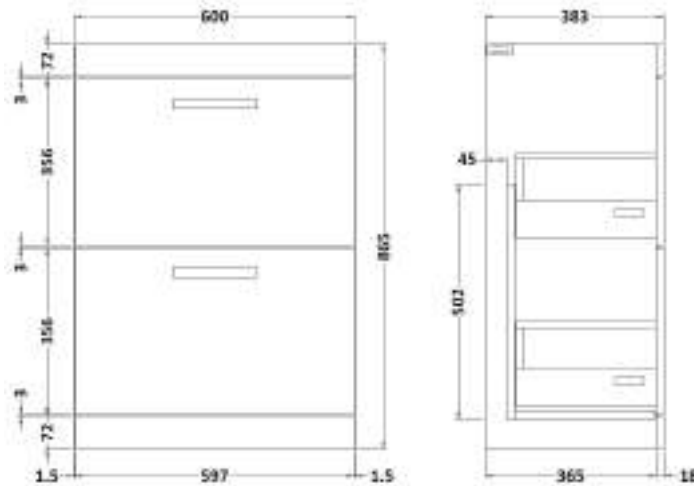

Sales Code: ATH076A

Description: 600 Fs 2-Drawer Vanity & Basin 1

Packaging Details

Barcode: 5056211814924

Sales Code: MOC333

Description: 600 Floor Standing 2-Drawer Basin Unit

Product Dimensions

Height (mm):	865
Width (mm):	600
Depth (mm):	383
Nett Weight (kg):	26

Packaging Dimensions

Height (mm):	885
Width (mm):	620
Depth (mm):	405
Gross Weight (kg):	26.5

Packaging Data

Box Colour:	Brown Cardboard Box
Box Qty:	1
Label Size:	100 x 50
Label Colour:	White Label
Label Qty:	2

Sales Code: NVM013

Description: 600 Mid-Edged Basin 1 Th

Product Dimensions

Height (mm):	180
Width (mm):	610
Depth (mm):	390
Nett Weight (kg):	11

Packaging Dimensions

Height (mm):	200
Width (mm):	410
Depth (mm):	630
Gross Weight (kg):	11

Packaging Data

Box Colour:	Brown Cardboard Box - Printed
Box Qty:	1
Label Size:	100 x 50
Label Colour:	White Label
Label Qty:	2

Outer Box Dimensions (If Applicable)

Height (mm):	
Width (mm):	
Depth (mm):	
Gross Weight (kg):	
Barcode:	5055369043415