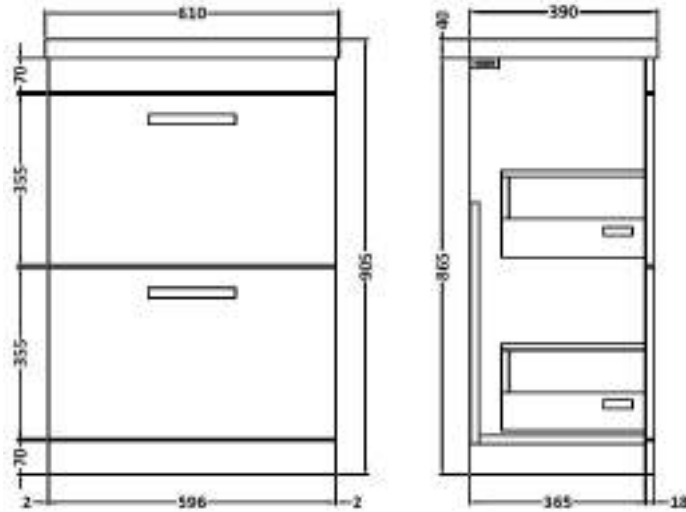

Sales Code: ATH076A

Description: 600 Fs 2-Drawer Vanity & Basin 1

Packaging Details

Barcode: 5056211814924

Sales Code: MOC333

Description: 600 Floor Standing 2-Drawer Basin Unit

Product Dimensions

Height (mm):	865
Width (mm):	600
Depth (mm):	383
Nett Weight (kg):	26

Packaging Dimensions

Height (mm):	885
Width (mm):	620
Depth (mm):	405
Gross Weight (kg):	26.5

Packaging Data

Box Colour:	Brown Cardboard Box
Box Qty:	1
Label Size:	100 x 50
Label Colour:	White Label
Label Qty:	2

Outer Box Dimensions (If Applicable)

Height (mm):	
Width (mm):	
Depth (mm):	
Gross Weight (kg):	
Barcode:	5055275869987

Product Details

Country of Origin:	China
Fitting Instruction:	No
CE Certification:	N/A
FSC Certified Materials:	Yes
Colour:	Gloss Grey
Construction Method:	Cam & Wood Dowel
Construction Type:	Rigid
Cabinet Finish:	MFC Painted Gloss
Fascia Finish:	Mdf Painted Gloss
Cabinet Thickness (mm):	16
Fascia Thickness (mm):	18
Drawer Included:	Yes
Drawer Type:	80mm High Metal Softclose
No of Shelves:	0
Hinge Type:	Not Applicable
Hinge Included:	Not Applicable
Adjustable Legs:	No, Not Required
Fixings Included:	Yes
Handle Style:	Contemporary
Waste Shroud:	Yes
Handle Included:	Yes, Supplied
Handle Type:	Strap

Sales Code: NVM013

Description: 600 Mid-Edged Basin 1 Th

Product Dimensions

Height (mm):	180
Width (mm):	610
Depth (mm):	390
Nett Weight (kg):	11

Packaging Dimensions

Height (mm):	200
Width (mm):	410
Depth (mm):	630
Gross Weight (kg):	11