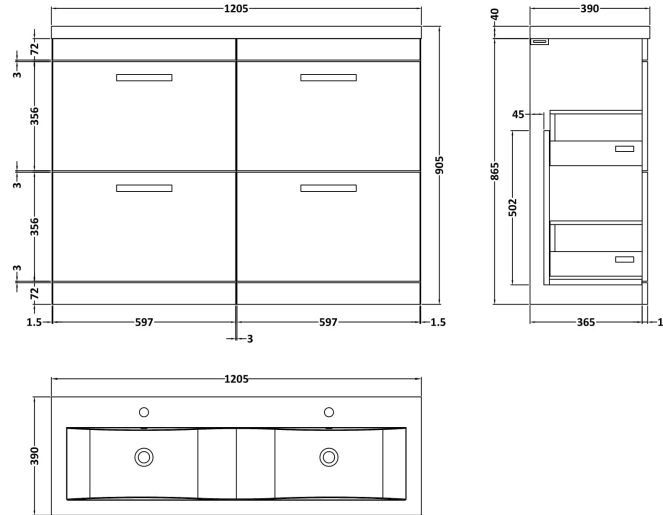

Sales Code: ATH076F

Description: 1200 Fs 4-Drawer Vanity & Double Basin

Packaging Details

Barcode: 5056211888796

Sales Code: MOC333

Description: 600 Floor Standing 2-Drawer Basin Unit

Product Dimensions

Height (mm):	865
Width (mm):	600
Depth (mm):	383
Nett Weight (kg):	26

Packaging Dimensions

Height (mm):	885
Width (mm):	620
Depth (mm):	405
Gross Weight (kg):	26.5

Packaging Data

Box Colour:	Brown Cardboard Box
Box Qty:	1
Label Size:	100 x 50
Label Colour:	White Label
Label Qty:	2

Outer Box Dimensions (If Applicable)

Height (mm):	
Width (mm):	
Depth (mm):	
Gross Weight (kg):	
Barcode:	5055275869987

Product Details

Country of Origin:	China
Fitting Instruction:	No
CE Certification:	N/A
FSC Certified Materials:	Yes
Colour:	Gloss Grey
Construction Method:	Cam & Wood Dowel
Construction Type:	Rigid
Cabinet Finish:	MFC Painted Gloss
Fascia Finish:	Mdf Painted Gloss
Cabinet Thickness (mm):	16
Fascia Thickness (mm):	18
Drawer Included:	Yes
Drawer Type:	80mm High Metal Softclose
No of Shelves:	0
Hinge Type:	Not Applicable
Hinge Included:	Not Applicable
Adjustable Legs:	No, Not Required
Fixings Included:	Yes
Handle Style:	Contemporary
Waste Shroud:	Yes
Handle Included:	Yes, Supplied
Handle Type:	Strap

Sales Code: CBM424

Description: Double Ceramic Basin 1208X392

Product Dimensions

Height (mm):	390
Width (mm):	1205
Depth (mm):	175
Nett Weight (kg):	27

Packaging Dimensions

Height (mm):	205
Width (mm):	1270
Depth (mm):	510
Gross Weight (kg):	27