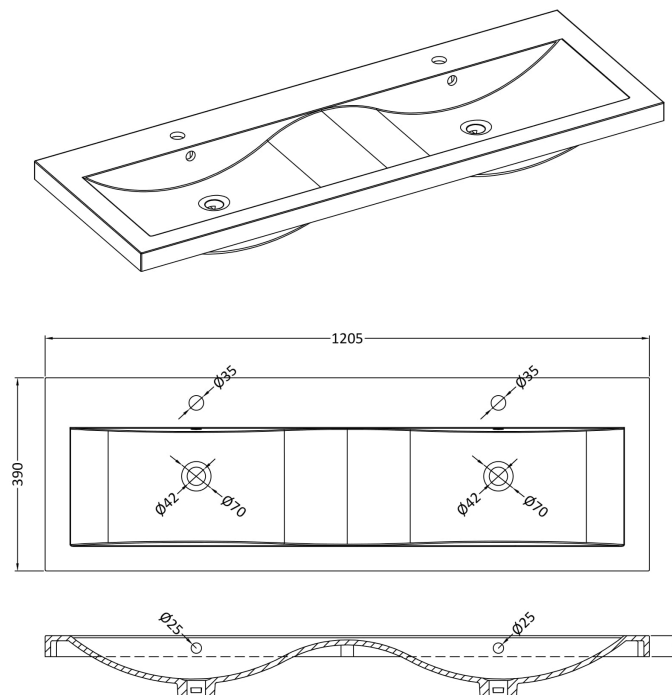

Packaging Dimensions

Height (mm):	885
Width (mm):	620
Depth (mm):	405
Gross Weight (kg):	26.5

Packaging Data

Box Colour:	Brown Cardboard Box
Box Qty:	1
Label Size:	100 x 50
Label Colour:	White Label
Label Qty:	2

Outer Box Dimensions (If Applicable)

Height (mm):	
Width (mm):	
Depth (mm):	
Gross Weight (kg):	
Barcode:	5055275869987

Product Details

Country of Origin:	China
Fitting Instruction:	No
CE Certification:	N/A
FSC Certified Materials:	Yes
Colour:	Gloss Grey
Construction Method:	Cam & Wood Dowel
Construction Type:	Rigid
Cabinet Finish:	MFC Painted Gloss
Fascia Finish:	Mdf Painted Gloss
Cabinet Thickness (mm):	16
Fascia Thickness (mm):	18
Drawer Included:	Yes
Drawer Type:	80mm High Metal Softclose
No of Shelves:	0
Hinge Type:	Not Applicable
Hinge Included:	Not Applicable
Adjustable Legs:	No, Not Required
Fixings Included:	Yes
Handle Style:	Contemporary
Waste Shroud:	Yes
Handle Included:	Yes, Supplied
Handle Type:	Strap

Sales Code: CBM424

Description: Double Ceramic Basin 1208X392

Product Dimensions

Height (mm):	390
Width (mm):	1205
Depth (mm):	175
Nett Weight (kg):	27

Packaging Dimensions

Height (mm):	205
Width (mm):	1270
Depth (mm):	510
Gross Weight (kg):	27

Packaging Data

Box Colour:	Brown Cardboard Box - Printed
Box Qty:	1
Label Size:	100 x 50
Label Colour:	White Label
Label Qty:	2

Outer Box Dimensions (If Applicable)

Height (mm):	
Width (mm):	
Depth (mm):	
Gross Weight (kg):	
Barcode:	5056211875826