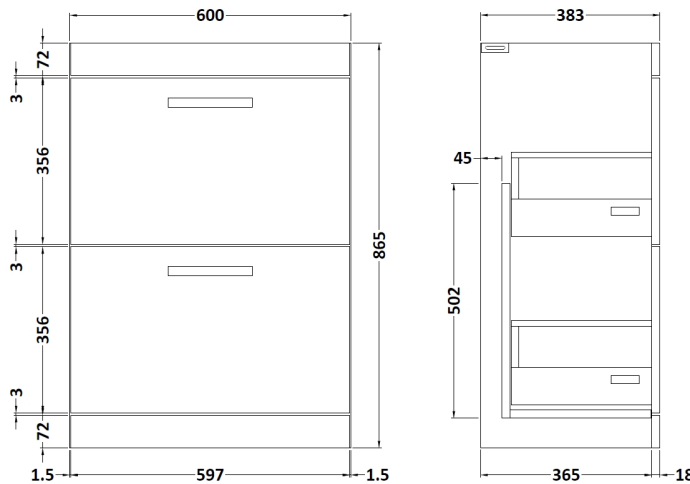

Sales Code: ATH076F

Description: 1200 Fs 4-Drawer Vanity & Double Basin

Packaging Details

Barcode: 5056211888796

Sales Code: MOC333

Description: 600 Floor Standing 2-Drawer Basin Unit

Product Dimensions

Height (mm):	865
Width (mm):	600
Depth (mm):	383
Nett Weight (kg):	26

Packaging Dimensions

Height (mm):	885
Width (mm):	620
Depth (mm):	405
Gross Weight (kg):	26.5

Packaging Data

Box Colour:	Brown Cardboard Box
Box Qty:	1
Label Size:	100 x 50
Label Colour:	White Label
Label Qty:	2

Sales Code: CBM424

Description: Double Ceramic Basin 1208X392

Product Dimensions

Height (mm):	390
Width (mm):	1205
Depth (mm):	175
Nett Weight (kg):	27

Packaging Dimensions

Height (mm):	205
Width (mm):	1270
Depth (mm):	510
Gross Weight (kg):	27

Packaging Data

Box Colour:	Brown Cardboard Box - Printed
Box Qty:	1
Label Size:	100 x 50
Label Colour:	White Label
Label Qty:	2

Outer Box Dimensions (If Applicable)

Height (mm):	
Width (mm):	
Depth (mm):	
Gross Weight (kg):	
Barcode:	5056211875826