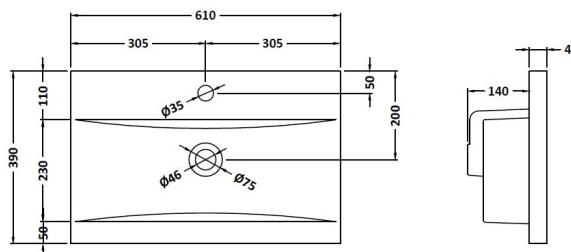

Sales Code: ATH077A

Description: 600 Wh Single Drawer Vanity & Basin 1

Packaging Details

Barcode: 5056211814955

Sales Code: NVM013

Description: 600 Mid-Edged Basin 1 Th

Product Dimensions

Height (mm):	180
Width (mm):	610
Depth (mm):	390
Nett Weight (kg):	11

Packaging Dimensions

Height (mm):	200
Width (mm):	410
Depth (mm):	630
Gross Weight (kg):	11

Packaging Data

Box Colour:	Brown Cardboard Box - Printed
Box Qty:	1
Label Size:	100 x 50
Label Colour:	White Label
Label Qty:	2

Outer Box Dimensions (If Applicable)

Height (mm):	
Width (mm):	
Depth (mm):	
Gross Weight (kg):	
Barcode:	5055369043415

Product Details

Country of Origin:	China
Fitting Instruction:	No
Certification:	CE: No WRAS: N/A WRAS No: N/A
Product Material:	Vitreous China
Fixing Supplied:	No

Sales Code: MOC383

Description: 600 Wall Hung Single Drawer Basin Unit

Product Dimensions

Height (mm):	430
Width (mm):	600
Depth (mm):	383
Nett Weight (kg):	13

Packaging Dimensions

Height (mm):	450
Width (mm):	620
Depth (mm):	405
Gross Weight (kg):	13.5