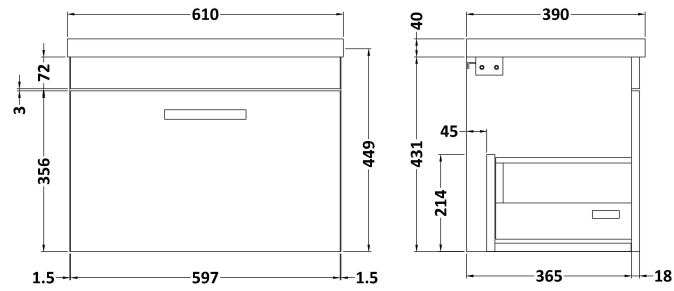

Sales Code: ATH077A

Description: 600 Wh Single Drawer Vanity & Basin 1

Packaging Details

Barcode: 5056211814955

Sales Code: NVM013

Description: 600 Mid-Edged Basin 1 Th

Product Dimensions

Height (mm):	180
Width (mm):	610
Depth (mm):	390
Nett Weight (kg):	11

Packaging Dimensions

Height (mm):	200
Width (mm):	410
Depth (mm):	630
Gross Weight (kg):	11

Packaging Data

Box Colour:	Brown Cardboard Box - Printed
Box Qty:	1
Label Size:	100 x 50
Label Colour:	White Label
Label Qty:	2

Outer Box Dimensions (If Applicable)

Height (mm):	
Width (mm):	
Depth (mm):	
Gross Weight (kg):	
Barcode:	5055369043415

Product Details

Country of Origin:	China
Fitting Instruction:	No
Certification:	CE: No WRAS: N/A WRAS No: N/A
Product Material:	Vitreous China
Fixing Supplied:	No

Packaging Data

Box Colour:	Brown Cardboard Box
Box Qty:	1
Label Size:	100 x 50
Label Colour:	White Label
Label Qty:	2

Outer Box Dimensions (If Applicable)

Height (mm):	
Width (mm):	
Depth (mm):	
Gross Weight (kg):	
Barcode:	5055275869994