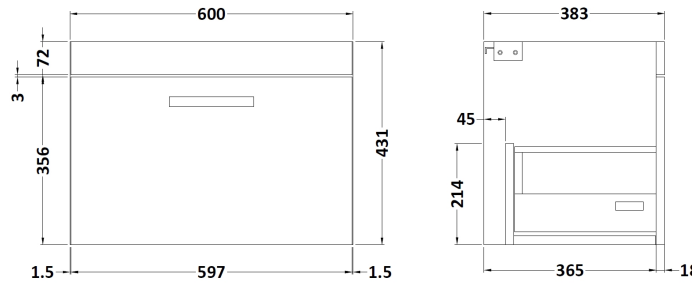

Packaging Dimensions

Height (mm):	200
Width (mm):	410
Depth (mm):	630
Gross Weight (kg):	11

Packaging Data

Box Colour:	Brown Cardboard Box - Printed
Box Qty:	1
Label Size:	100 x 50
Label Colour:	White Label
Label Qty:	2

Outer Box Dimensions (If Applicable)

Height (mm):	
Width (mm):	
Depth (mm):	
Gross Weight (kg):	
Barcode:	5055369043415

Product Details

Country of Origin:	China
Fitting Instruction:	No
Certification:	CE: No WRAS: N/A WRAS No: N/A
Product Material:	Vitreous China
Fixing Supplied:	No

Sales Code: MOC383

Description: 600 Wall Hung Single Drawer Basin Unit

Product Dimensions

Height (mm):	430
Width (mm):	600
Depth (mm):	383
Nett Weight (kg):	13

Packaging Dimensions

Height (mm):	450
Width (mm):	620
Depth (mm):	405
Gross Weight (kg):	13.5

Packaging Data

Box Colour:	Brown Cardboard Box
Box Qty:	1
Label Size:	100 x 50
Label Colour:	White Label
Label Qty:	2

Outer Box Dimensions (If Applicable)

Height (mm):	
Width (mm):	
Depth (mm):	
Gross Weight (kg):	
Barcode:	5055275869994