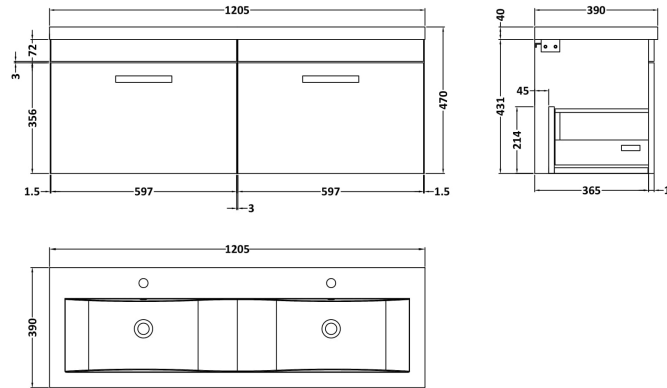

Sales Code: ATH077F

Description: 1200 Wh 2-Drawer Vanity & Double Basin

Packaging Details

Barcode: 5056211888802

Sales Code: MOC383

Description: 600 Wall Hung Single Drawer Basin Unit

Product Dimensions

Height (mm):	430
Width (mm):	600
Depth (mm):	383
Nett Weight (kg):	13

Packaging Dimensions

Height (mm):	450
Width (mm):	620
Depth (mm):	405
Gross Weight (kg):	13.5

Packaging Data

Box Colour:	Brown Cardboard Box
Box Qty:	1
Label Size:	100 x 50
Label Colour:	White Label
Label Qty:	2

Outer Box Dimensions (If Applicable)

Height (mm):	
Width (mm):	
Depth (mm):	
Gross Weight (kg):	
Barcode:	5055275869994

Product Details

Country of Origin:	China
Fitting Instruction:	No
CE Certification:	N/A
FSC Certified Materials:	Yes
Colour:	Gloss Grey
Construction Method:	Cam & Wood Dowel
Construction Type:	Rigid
Cabinet Finish:	MFC Painted Gloss
Fascia Finish:	Mdf Painted Gloss
Cabinet Thickness (mm):	16
Fascia Thickness (mm):	18
Drawer Included:	Yes
Drawer Type:	80mm High Metal Softclose
No of Shelves:	0
Hinge Type:	Not Applicable
Hinge Included:	Not Applicable
Adjustable Legs:	No, Not Required
Fixings Included:	Yes
Handle Style:	Contemporary
Waste Shroud:	Yes
Handle Included:	Yes, Supplied
Handle Type:	Strap

Sales Code: CBM424

Description: Double Ceramic Basin 1208X392

Product Dimensions

Height (mm):	390
Width (mm):	1205
Depth (mm):	175
Nett Weight (kg):	27

Packaging Dimensions

Height (mm):	205
Width (mm):	1270
Depth (mm):	510
Gross Weight (kg):	27