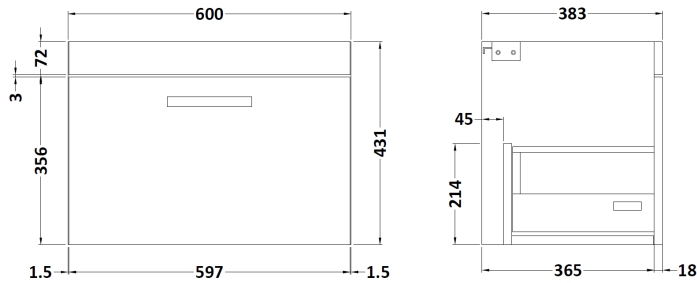

Sales Code: ATH077F

Description: 1200 Wh 2-Drawer Vanity & Double Basin

Packaging Details

Barcode: 5056211888802

Sales Code: MOC383

Description: 600 Wall Hung Single Drawer Basin Unit

Product Dimensions

Height (mm):	430
Width (mm):	600
Depth (mm):	383
Nett Weight (kg):	13

Packaging Dimensions

Height (mm):	450
Width (mm):	620
Depth (mm):	405
Gross Weight (kg):	13.5

Packaging Data

Box Colour:	Brown Cardboard Box
Box Qty:	1
Label Size:	100 x 50
Label Colour:	White Label
Label Qty:	2

Sales Code: CBM424

Description: Double Ceramic Basin 1208X392

Product Dimensions

Height (mm):	390
Width (mm):	1205
Depth (mm):	175
Nett Weight (kg):	27

Packaging Dimensions

Height (mm):	205
Width (mm):	1270
Depth (mm):	510
Gross Weight (kg):	27

Packaging Data

Box Colour:	Brown Cardboard Box - Printed
Box Qty:	1
Label Size:	100 x 50
Label Colour:	White Label
Label Qty:	2

Outer Box Dimensions (If Applicable)

Height (mm):	
Width (mm):	
Depth (mm):	
Gross Weight (kg):	
Barcode:	5056211875826