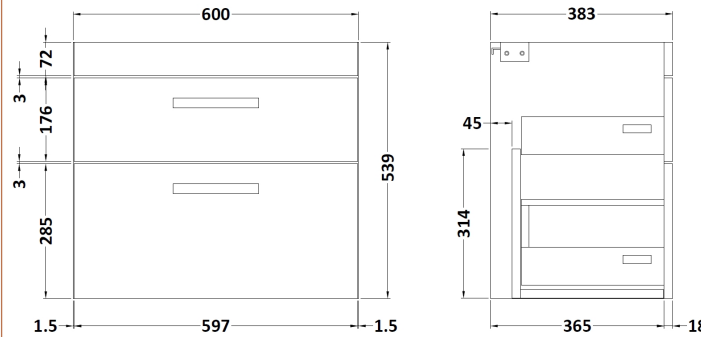

Packaging Dimensions

Height (mm):	200
Width (mm):	410
Depth (mm):	630
Gross Weight (kg):	11

Packaging Data

Box Colour:	Brown Cardboard Box - Printed
Box Qty:	1
Label Size:	100 x 50
Label Colour:	White Label
Label Qty:	2

Outer Box Dimensions (If Applicable)

Height (mm):	
Width (mm):	
Depth (mm):	
Gross Weight (kg):	
Barcode:	5055369043415

Product Details

Country of Origin:	China
Fitting Instruction:	No
Certification:	CE: No WRAS: N/A WRAS No: N/A
Product Material:	Vitreous China
Fixing Supplied:	No

Sales Code: MOC393

Description: 600 Wall Hung 2-Drawer Basin Unit

Product Dimensions

Height (mm):	538
Width (mm):	600
Depth (mm):	383
Nett Weight (kg):	20.5

Packaging Dimensions

Height (mm):	560
Width (mm):	620
Depth (mm):	405
Gross Weight (kg):	21

Packaging Data

Box Colour:	Brown Cardboard Box
Box Qty:	1
Label Size:	100 x 50
Label Colour:	White Label
Label Qty:	2

Outer Box Dimensions (If Applicable)

Height (mm):	
Width (mm):	
Depth (mm):	
Gross Weight (kg):	
Barcode:	5055275870006