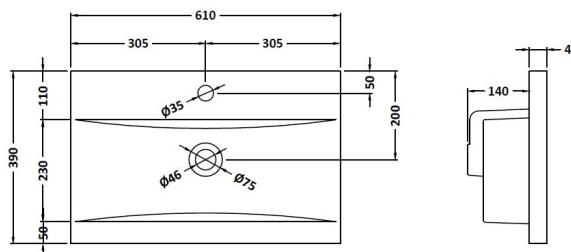

Sales Code: ATH078A

Description: 600 Wh 2-Drawer Vanity & Basin 1

Packaging Details

Barcode: 5056211814986

Sales Code: NVM013

Description: 600 Mid-Edged Basin 1 Th

Product Dimensions

Height (mm):	180
Width (mm):	610
Depth (mm):	390
Nett Weight (kg):	11

Packaging Dimensions

Height (mm):	200
Width (mm):	410
Depth (mm):	630
Gross Weight (kg):	11

Packaging Data

Box Colour:	Brown Cardboard Box - Printed
Box Qty:	1
Label Size:	100 x 50
Label Colour:	White Label
Label Qty:	2

Outer Box Dimensions (If Applicable)

Height (mm):	
Width (mm):	
Depth (mm):	
Gross Weight (kg):	
Barcode:	5055369043415

Product Details

Country of Origin:	China
Fitting Instruction:	No
Certification:	CE: No WRAS: N/A WRAS No: N/A
Product Material:	Vitreous China
Fixing Supplied:	No

Sales Code: MOC393

Description: 600 Wall Hung 2-Drawer Basin Unit

Product Dimensions

Height (mm):	538
Width (mm):	600
Depth (mm):	383
Nett Weight (kg):	20.5

Packaging Dimensions

Height (mm):	560
Width (mm):	620
Depth (mm):	405
Gross Weight (kg):	21