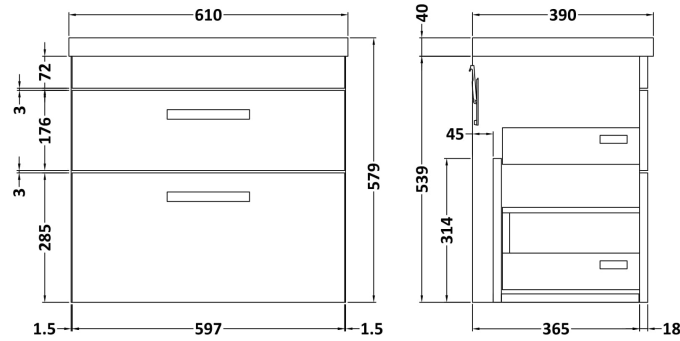

Sales Code: ATH078A

Description: 600 Wh 2-Drawer Vanity & Basin 1

Packaging Details

Barcode: 5056211814986

Sales Code: NVM013

Description: 600 Mid-Edged Basin 1 Th

Product Dimensions

Height (mm):	180
Width (mm):	610
Depth (mm):	390
Nett Weight (kg):	11

Packaging Dimensions

Height (mm):	200
Width (mm):	410
Depth (mm):	630
Gross Weight (kg):	11

Packaging Data

Box Colour:	Brown Cardboard Box - Printed
Box Qty:	1
Label Size:	100 x 50
Label Colour:	White Label
Label Qty:	2

Outer Box Dimensions (If Applicable)

Height (mm):	
Width (mm):	
Depth (mm):	
Gross Weight (kg):	
Barcode:	5055369043415

Product Details

Country of Origin:	China
Fitting Instruction:	No
Certification:	CE: No WRAS: N/A WRAS No: N/A
Product Material:	Vitreous China
Fixing Supplied:	No

Sales Code: MOC393

Description: 600 Wall Hung 2-Drawer Basin Unit

Product Dimensions

Height (mm):	538
Width (mm):	600
Depth (mm):	383
Nett Weight (kg):	20.5

Packaging Dimensions

Height (mm):	560
Width (mm):	620
Depth (mm):	405
Gross Weight (kg):	21