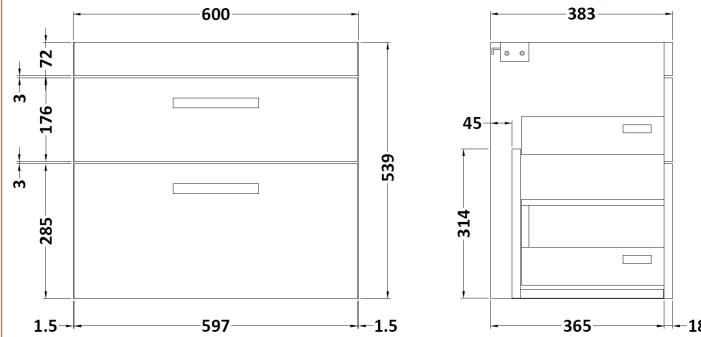

Sales Code: ATH078F

Description: 1200 Wh 4-Drawer Vanity & Double Basin

Packaging Details

Barcode: 5056211888819

Sales Code: MOC393

Description: 600 Wall Hung 2-Drawer Basin Unit

Product Dimensions

Height (mm):	538
Width (mm):	600
Depth (mm):	383
Nett Weight (kg):	20.5

Packaging Dimensions

Height (mm):	560
Width (mm):	620
Depth (mm):	405
Gross Weight (kg):	21

Packaging Data

Box Colour:	Brown Cardboard Box
Box Qty:	1
Label Size:	100 x 50
Label Colour:	White Label
Label Qty:	2

Sales Code: CBM424

Description: Double Ceramic Basin 1208X392

Product Dimensions

Height (mm):	390
Width (mm):	1205
Depth (mm):	175
Nett Weight (kg):	27

Packaging Dimensions

Height (mm):	205
Width (mm):	1270
Depth (mm):	510
Gross Weight (kg):	27

Packaging Data

Box Colour:	Brown Cardboard Box - Printed
Box Qty:	1
Label Size:	100 x 50
Label Colour:	White Label
Label Qty:	2

Outer Box Dimensions (If Applicable)

Height (mm):	
Width (mm):	
Depth (mm):	
Gross Weight (kg):	
Barcode:	5056211875826