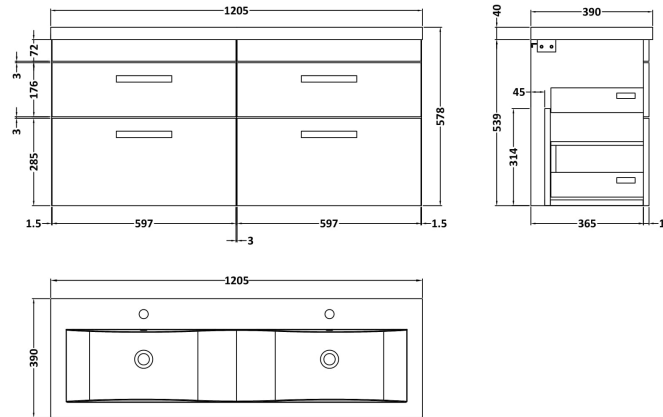

Sales Code: ATH078F

Description: 1200 Wh 4-Drawer Vanity & Double Basin

Packaging Details

Barcode: 5056211888819

Sales Code: MOC393

Description: 600 Wall Hung 2-Drawer Basin Unit

Product Dimensions

Height (mm):	538
Width (mm):	600
Depth (mm):	383
Nett Weight (kg):	20.5

Packaging Dimensions

Height (mm):	560
Width (mm):	620
Depth (mm):	405
Gross Weight (kg):	21

Packaging Data

Box Colour:	Brown Cardboard Box
Box Qty:	1
Label Size:	100 x 50
Label Colour:	White Label
Label Qty:	2

Outer Box Dimensions (If Applicable)

Height (mm):	
Width (mm):	
Depth (mm):	
Gross Weight (kg):	
Barcode:	5055275870006

Product Details

Country of Origin:	China
Fitting Instruction:	No
CE Certification:	N/A
FSC Certified Materials:	Yes
Colour:	Gloss Grey
Construction Method:	Cam & Wood Dowel
Construction Type:	Rigid
Cabinet Finish:	MFC Painted Gloss
Fascia Finish:	Mdf Painted Gloss
Cabinet Thickness (mm):	16
Fascia Thickness (mm):	18
Drawer Included:	Yes
Drawer Type:	80mm High Metal Softclose
No of Shelves:	0
Hinge Type:	Not Applicable
Hinge Included:	Not Applicable
Adjustable Legs:	No, Not Required
Fixings Included:	Yes
Handle Style:	Contemporary
Waste Shroud:	Yes
Handle Included:	Yes, Supplied
Handle Type:	Strap

Sales Code: CBM424

Description: Double Ceramic Basin 1208X392

Product Dimensions

Height (mm):	390
Width (mm):	1205
Depth (mm):	175
Nett Weight (kg):	27

Packaging Dimensions

Height (mm):	205
Width (mm):	1270
Depth (mm):	510
Gross Weight (kg):	27