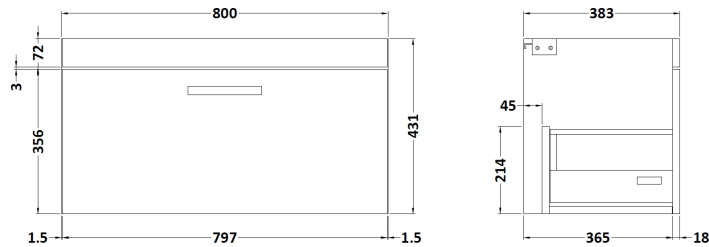

### Product Dimensions

Height (mm):	180
Width (mm):	810
Depth (mm):	390
Nett Weight (kg):	15

### Packaging Dimensions

Height (mm):	210
Width (mm):	410
Depth (mm):	830
Gross Weight (kg):	15

### Outer Box Dimensions (If Applicable)

Height (mm):	
Width (mm):	
Depth (mm):	
Gross Weight (kg):	
Barcode:	5055369043422

### Product Dimensions

Height (mm):	430
Width (mm):	800
Depth (mm):	383
Nett Weight (kg):	17