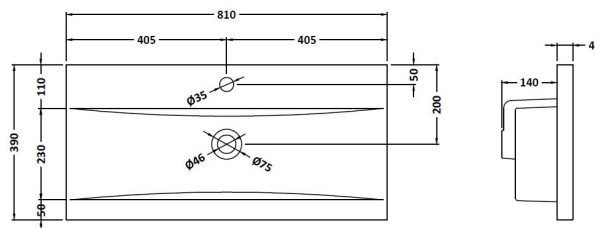

### Product Dimensions

Height (mm):	180
Width (mm):	810
Depth (mm):	390
Nett Weight (kg):	15

### Packaging Dimensions

Height (mm):	210
Width (mm):	410
Depth (mm):	830
Gross Weight (kg):	15

### Outer Box Dimensions (If Applicable)

Height (mm):	
Width (mm):	
Depth (mm):	
Gross Weight (kg):	
Barcode:	5055369043422

### Packaging Dimensions

Height (mm):	450
Width (mm):	820
Depth (mm):	405
Gross Weight (kg):	17.5