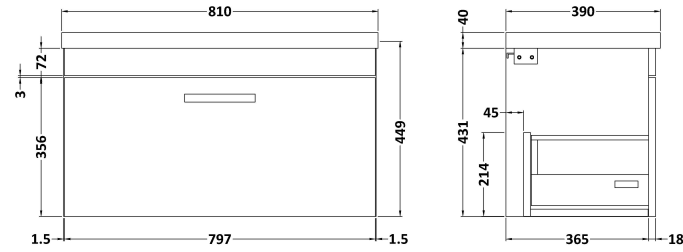

Sales Code: ATH080A

Description: 800 Wh Single Drawer Vanity & Basin 1

Packaging Details

Barcode: 5056211815044