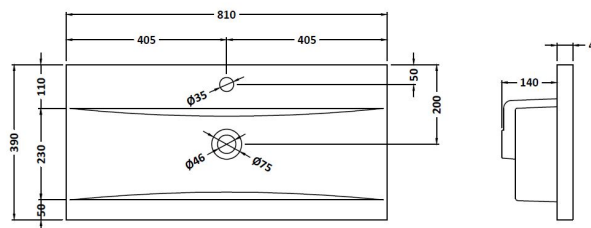

### Product Dimensions

Height (mm):	180
Width (mm):	810
Depth (mm):	390
Nett Weight (kg):	15

### Packaging Dimensions

Height (mm):	210
Width (mm):	410
Depth (mm):	830
Gross Weight (kg):	15

### Outer Box Dimensions (If Applicable)

Height (mm):	
Width (mm):	
Depth (mm):	
Gross Weight (kg):	
Barcode:	5055369043422

### Product Dimensions

Height (mm):	538
Width (mm):	800
Depth (mm):	383
Nett Weight (kg):	24