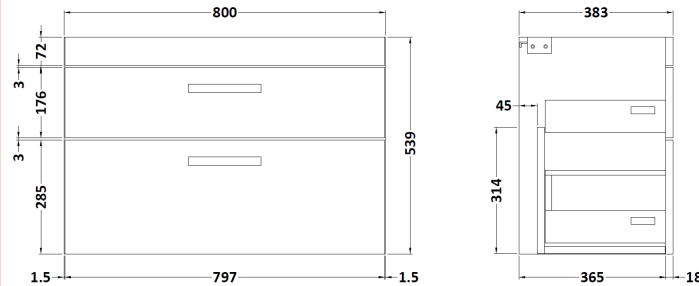

### Product Dimensions

Height (mm):	180
Width (mm):	810
Depth (mm):	390
Nett Weight (kg):	15

### Packaging Dimensions

Height (mm):	210
Width (mm):	410
Depth (mm):	830
Gross Weight (kg):	15

### Outer Box Dimensions (If Applicable)

Height (mm):	
Width (mm):	
Depth (mm):	
Gross Weight (kg):	
Barcode:	5055369043422

### Product Dimensions

Height (mm):	538
Width (mm):	800
Depth (mm):	383
Nett Weight (kg):	24