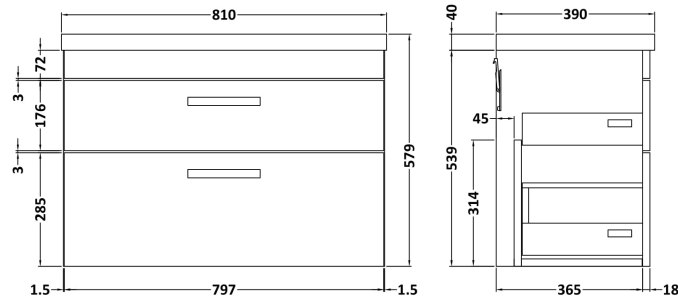

Sales Code: ATH081A

Description: 800 Wh 2-Drawer Vanity & Basin 1

Packaging Details

Barcode: 5056211815075