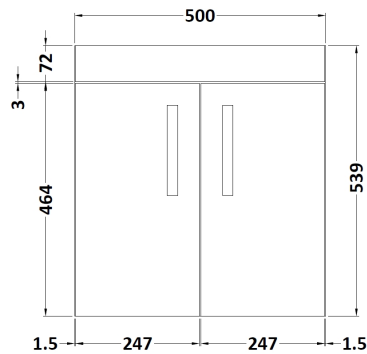

Sales Code: ATH084A

Description: 500 Wh 2-Door Vanity & Basin 1

Packaging Details

Barcode: 5056211816881

Sales Code: MOC652

Description: 500 Wall Hung 2-Door Basin Unit

Product Dimensions

Height (mm):	540
Width (mm):	500
Depth (mm):	383
Nett Weight (kg):	11

Packaging Dimensions

Height (mm):	405
Width (mm):	520
Depth (mm):	560
Gross Weight (kg):	11.5

Packaging Data

Box Colour:	Brown Cardboard Box
Box Qty:	1
Label Size:	100 x 50
Label Colour:	White Label
Label Qty:	2

Outer Box Dimensions (If Applicable)

Height (mm):	
Width (mm):	
Depth (mm):	
Gross Weight (kg):	
Barcode:	5056211816201

Product Details

Country of Origin:	United Kingdom
Fitting Instruction:	No
CE Certification:	N/A
FSC Certified Materials:	Yes
Colour:	Natural Oak
Construction Method:	Cam & Wood Dowel
Construction Type:	Rigid
Cabinet Finish:	MFC Textured Woodgrain
Fascia Finish:	MFC Textured Woodgrain
Cabinet Thickness (mm):	18
Fascia Thickness (mm):	18
Drawer Included:	No
Drawer Type:	Not Applicable
No of Shelves:	0
Hinge Type:	95 Degree Clip-On Soft Close
Hinge Included:	Yes, Supplied
Adjustable Legs:	No, Not Required
Fixings Included:	Yes
Handle Style:	Contemporary
Waste Shroud:	No
Handle Included:	Yes, Supplied
Handle Type:	D-Shape

Sales Code: NVM012

Description: 500 Mid-Edged Basin 1 Th

Product Dimensions

Height (mm):	180
Width (mm):	510
Depth (mm):	390
Nett Weight (kg):	10.54

Packaging Dimensions

Height (mm):	210
Width (mm):	410
Depth (mm):	530
Gross Weight (kg):	10.54