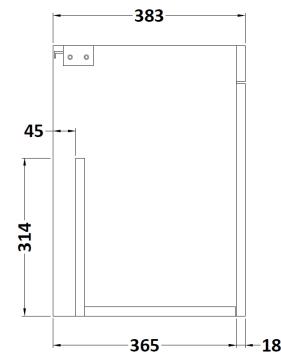

Sales Code: ATH084A

Description: 500 Wh 2-Door Vanity & Basin 1

Packaging Details

Barcode: 5056211816881

Sales Code: MOC652

Description: 500 Wall Hung 2-Door Basin Unit

Product Dimensions

Height (mm):	540
Width (mm):	500
Depth (mm):	383
Nett Weight (kg):	11

Packaging Dimensions

Height (mm):	405
Width (mm):	520
Depth (mm):	560
Gross Weight (kg):	11.5

Packaging Data

Box Colour:	Brown Cardboard Box
Box Qty:	1
Label Size:	100 x 50
Label Colour:	White Label
Label Qty:	2

Sales Code: NVM012

Description: 500 Mid-Edged Basin 1 Th

Product Dimensions

Height (mm):	180
Width (mm):	510
Depth (mm):	390
Nett Weight (kg):	10.54

Packaging Dimensions

Height (mm):	210
Width (mm):	410
Depth (mm):	530
Gross Weight (kg):	10.54

Packaging Data

Box Colour:	Brown Cardboard Box - Printed
Box Qty:	1
Label Size:	100 x 50
Label Colour:	White Label
Label Qty:	2

Outer Box Dimensions (If Applicable)

Height (mm):	
Width (mm):	
Depth (mm):	
Gross Weight (kg):	
Barcode:	5055369043446