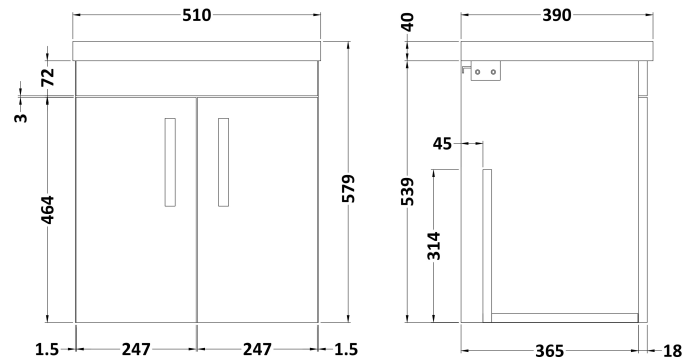

Sales Code: ATH084A

Description: 500 Wh 2-Door Vanity & Basin 1

Packaging Details

Barcode: 5056211816881

Sales Code: MOC652

Description: 500 Wall Hung 2-Door Basin Unit

Product Dimensions

Height (mm):	540
Width (mm):	500
Depth (mm):	383
Nett Weight (kg):	11

Packaging Dimensions

Height (mm):	405
Width (mm):	520
Depth (mm):	560
Gross Weight (kg):	11.5

Packaging Data

Box Colour:	Brown Cardboard Box
Box Qty:	1
Label Size:	100 x 50
Label Colour:	White Label
Label Qty:	2

Sales Code: NVM012

Description: 500 Mid-Edged Basin 1 Th

Product Dimensions

Height (mm):	180
Width (mm):	510
Depth (mm):	390
Nett Weight (kg):	10.54

Packaging Dimensions

Height (mm):	210
Width (mm):	410
Depth (mm):	530
Gross Weight (kg):	10.54

Packaging Data

Box Colour:	Brown Cardboard Box - Printed
Box Qty:	1
Label Size:	100 x 50
Label Colour:	White Label
Label Qty:	2

Outer Box Dimensions (If Applicable)

Height (mm):	
Width (mm):	
Depth (mm):	
Gross Weight (kg):	
Barcode:	5055369043446