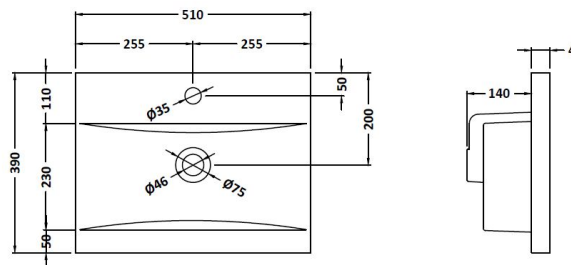

Height (mm):	405
Width (mm):	520
Depth (mm):	560
Gross Weight (kg):	11.5

**Packaging Data**

Box Colour:	Brown Cardboard Box
Box Qty:	1
Label Size:	100 x 50
Label Colour:	White Label
Label Qty:	2

**Outer Box Dimensions (If Applicable)**

### Product Dimensions

Height (mm):	180
Width (mm):	510
Depth (mm):	390
Nett Weight (kg):	10.54

### Packaging Dimensions

Height (mm):	210
Width (mm):	410
Depth (mm):	530
Gross Weight (kg):	10.54

### Outer Box Dimensions (If Applicable)

Height (mm):	
Width (mm):	
Depth (mm):	
Gross Weight (kg):	
Barcode:	5055369043446