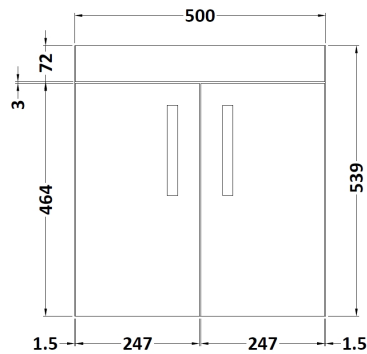

### Packaging Details

Barcode: 5056211816898

Sales Code: MOD652

Description: 500 Wall Hung 2-Door Basin Unit

**Product Dimensions**

Height (mm):	540
Width (mm):	500
Depth (mm):	383
Nett Weight (kg):	11

**Packaging Dimensions**

Height (mm):	405
Width (mm):	520
Depth (mm):	560
Gross Weight (kg):	11.5

**Packaging Data**

Box Colour:	Brown Cardboard Box
Box Qty:	1
Label Size:	100 x 50
Label Colour:	White Label
Label Qty:	2

**Outer Box Dimensions (If Applicable)**

### Product Dimensions

Height (mm):	180
Width (mm):	510
Depth (mm):	390
Nett Weight (kg):	10.54

### Packaging Dimensions

Height (mm):	210
Width (mm):	410
Depth (mm):	530
Gross Weight (kg):	10.54