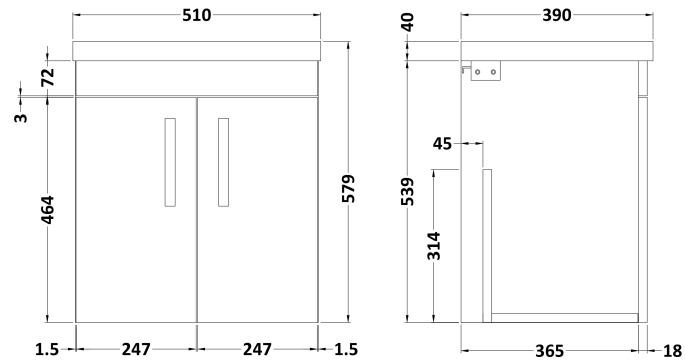

### Packaging Details

Barcode: 5056211816898

Sales Code: MOD652

Description: 500 Wall Hung 2-Door Basin Unit

**Product Dimensions**

Height (mm):	540
Width (mm):	500
Depth (mm):	383
Nett Weight (kg):	11

**Packaging Dimensions**

Height (mm):	405
Width (mm):	520
Depth (mm):	560
Gross Weight (kg):	11.5

**Packaging Data**

Box Colour:	Brown Cardboard Box
Box Qty:	1
Label Size:	100 x 50
Label Colour:	White Label
Label Qty:	2

**Outer Box Dimensions (If Applicable)**

### Product Dimensions

Height (mm):	180
Width (mm):	510
Depth (mm):	390
Nett Weight (kg):	10.54

### Packaging Dimensions

Height (mm):	210
Width (mm):	410
Depth (mm):	530
Gross Weight (kg):	10.54