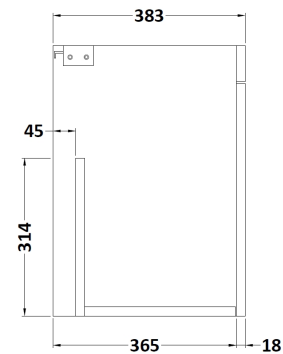

### Packaging Details

Barcode: 5056211816898

Sales Code: MOD652

Description: 500 Wall Hung 2-Door Basin Unit

**Product Dimensions**

Height (mm):	540
Width (mm):	500
Depth (mm):	383
Nett Weight (kg):	11

**Packaging Dimensions**

Height (mm):	405
Width (mm):	520
Depth (mm):	560
Gross Weight (kg):	11.5

**Packaging Data**

Box Colour:	Brown Cardboard Box
Box Qty:	1
Label Size:	100 x 50
Label Colour:	White Label
Label Qty:	2

**Outer Box Dimensions (If Applicable)**

### Product Dimensions

Height (mm):	180
Width (mm):	510
Depth (mm):	390
Nett Weight (kg):	10.54

### Packaging Dimensions

Height (mm):	210
Width (mm):	410
Depth (mm):	530
Gross Weight (kg):	10.54