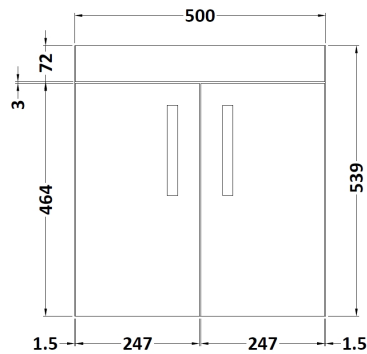

### Product Dimensions

Height (mm):	540
Width (mm):	500
Depth (mm):	383
Nett Weight (kg):	11

### Packaging Dimensions

Height (mm):	405
Width (mm):	520
Depth (mm):	560
Gross Weight (kg):	11.5

### Product Dimensions

Height (mm):	180
Width (mm):	510
Depth (mm):	390
Nett Weight (kg):	10.54

### Packaging Dimensions

Height (mm):	210
Width (mm):	410
Depth (mm):	530
Gross Weight (kg):	10.54