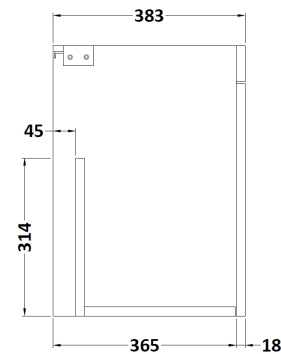

### Product Dimensions

Height (mm):	540
Width (mm):	500
Depth (mm):	383
Nett Weight (kg):	11

### Packaging Dimensions

Height (mm):	405
Width (mm):	520
Depth (mm):	560
Gross Weight (kg):	11.5

### Product Dimensions

Height (mm):	180
Width (mm):	510
Depth (mm):	390
Nett Weight (kg):	10.54

### Packaging Dimensions

Height (mm):	210
Width (mm):	410
Depth (mm):	530
Gross Weight (kg):	10.54