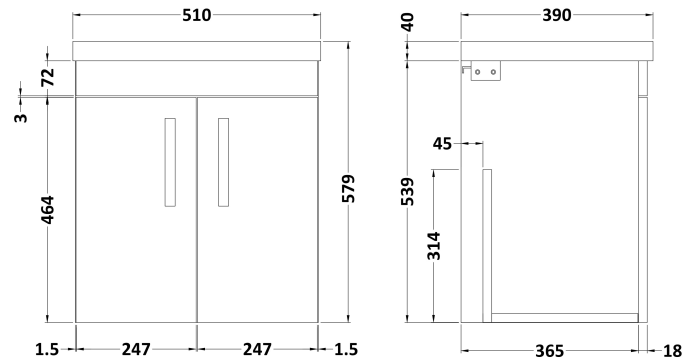

Sales Code: ATH086A

Description: 500 Wh 2-Door Vanity & Basin 1

Packaging Details

Barcode: 5056211816904