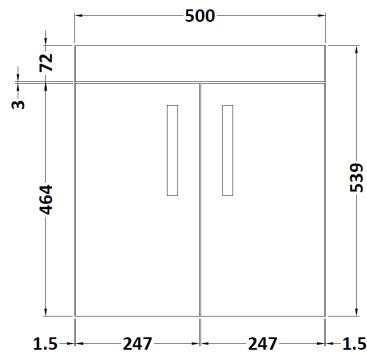

Sales Code: ATH087A

Description: 500 Wh 2-Door Vanity & Basin 1

Packaging Details

Barcode: 5056211816911

Sales Code: MOC352

Description: 500 Wall Hung 2-Door Basin Unit

Product Dimensions

Height (mm):	540
Width (mm):	500
Depth (mm):	383
Nett Weight (kg):	11

Packaging Dimensions

Height (mm):	405
Width (mm):	520
Depth (mm):	560
Gross Weight (kg):	11.5

Packaging Data

Box Colour:	Brown Cardboard Box
Box Qty:	1
Label Size:	100 x 50
Label Colour:	White Label
Label Qty:	2

Outer Box Dimensions (If Applicable)

Height (mm):	
Width (mm):	
Depth (mm):	
Gross Weight (kg):	
Barcode:	5056211816232

Product Details

Country of Origin:	China
Fitting Instruction:	No
CE Certification:	N/A
FSC Certified Materials:	Yes
Colour:	Gloss Grey
Construction Method:	Cam & Wood Dowel
Construction Type:	Rigid
Cabinet Finish:	MFC Painted Gloss
Fascia Finish:	Mdf Painted Gloss
Cabinet Thickness (mm):	16
Fascia Thickness (mm):	18
Drawer Included:	No
Drawer Type:	Not Applicable
No of Shelves:	0
Hinge Type:	95 Degree Clip-On Soft Close
Hinge Included:	Yes, Supplied
Adjustable Legs:	No, Not Required
Fixings Included:	Yes
Handle Style:	Contemporary
Waste Shroud:	No
Handle Included:	Yes, Supplied
Handle Type:	Strap

Sales Code: NVM012

Description: 500 Mid-Edged Basin 1 Th

Product Dimensions

Height (mm):	180
Width (mm):	510
Depth (mm):	390
Nett Weight (kg):	10.54

Packaging Dimensions

Height (mm):	210
Width (mm):	410
Depth (mm):	530
Gross Weight (kg):	10.54