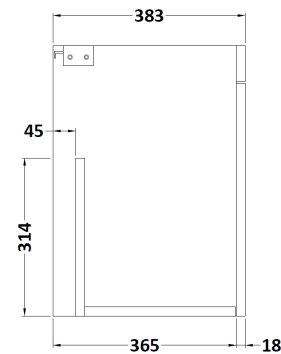

Sales Code: ATH087A

Description: 500 Wh 2-Door Vanity & Basin 1

Packaging Details

Barcode: 5056211816911

Sales Code: MOC352

Description: 500 Wall Hung 2-Door Basin Unit

Product Dimensions

Height (mm):	540
Width (mm):	500
Depth (mm):	383
Nett Weight (kg):	11

Packaging Dimensions

Height (mm):	405
Width (mm):	520
Depth (mm):	560
Gross Weight (kg):	11.5

Packaging Data

Box Colour:	Brown Cardboard Box
Box Qty:	1
Label Size:	100 x 50
Label Colour:	White Label
Label Qty:	2

Sales Code: NVM012

Description: 500 Mid-Edged Basin 1 Th

Product Dimensions

Height (mm):	180
Width (mm):	510
Depth (mm):	390
Nett Weight (kg):	10.54

Packaging Dimensions

Height (mm):	210
Width (mm):	410
Depth (mm):	530
Gross Weight (kg):	10.54

Packaging Data

Box Colour:	Brown Cardboard Box - Printed
Box Qty:	1
Label Size:	100 x 50
Label Colour:	White Label
Label Qty:	2

Outer Box Dimensions (If Applicable)

Height (mm):	
Width (mm):	
Depth (mm):	
Gross Weight (kg):	
Barcode:	5055369043446