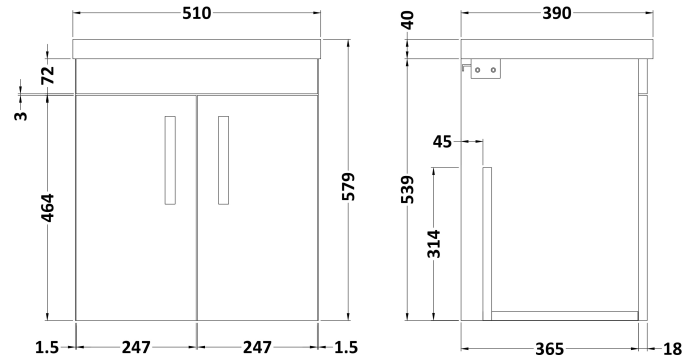

Sales Code: ATH087A

Description: 500 Wh 2-Door Vanity & Basin 1

Packaging Details

Barcode: 5056211816911

Sales Code: MOC352

Description: 500 Wall Hung 2-Door Basin Unit

Product Dimensions

Height (mm):	540
Width (mm):	500
Depth (mm):	383
Nett Weight (kg):	11

Packaging Dimensions

Height (mm):	405
Width (mm):	520
Depth (mm):	560
Gross Weight (kg):	11.5

Packaging Data

Box Colour:	Brown Cardboard Box
Box Qty:	1
Label Size:	100 x 50
Label Colour:	White Label
Label Qty:	2

Sales Code: NVM012

Description: 500 Mid-Edged Basin 1 Th

Product Dimensions

Height (mm):	180
Width (mm):	510
Depth (mm):	390
Nett Weight (kg):	10.54

Packaging Dimensions

Height (mm):	210
Width (mm):	410
Depth (mm):	530
Gross Weight (kg):	10.54

Packaging Data

Box Colour:	Brown Cardboard Box - Printed
Box Qty:	1
Label Size:	100 x 50
Label Colour:	White Label
Label Qty:	2

Outer Box Dimensions (If Applicable)

Height (mm):	
Width (mm):	
Depth (mm):	
Gross Weight (kg):	
Barcode:	5055369043446