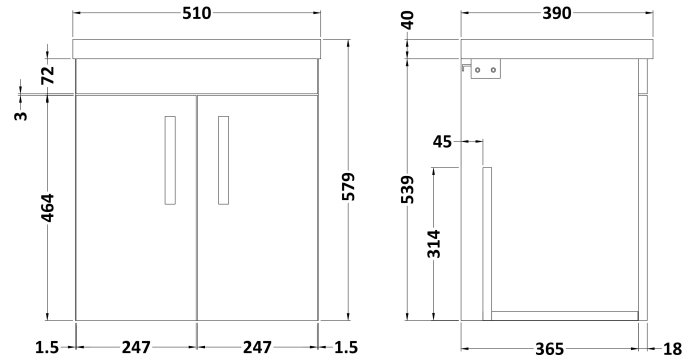

Sales Code: ATH088A

Description: 500 Wh 2-Door Vanity & Basin 1

Packaging Details

Barcode: 5056211816928

Sales Code: MOE152

Description: 500 Wall Hung 2-Door Basin Unit

Product Dimensions

Height (mm):	540
Width (mm):	500
Depth (mm):	383
Nett Weight (kg):	11

Packaging Dimensions

Height (mm):	405
Width (mm):	520
Depth (mm):	560
Gross Weight (kg):	11.5

Packaging Data

Box Colour:	Brown Cardboard Box
Box Qty:	1
Label Size:	0 x 0
Label Colour:	White Label
Label Qty:	0

Outer Box Dimensions (If Applicable)

Height (mm):	
Width (mm):	
Depth (mm):	
Gross Weight (kg):	
Barcode:	5056211816249

Product Details

Country of Origin:	China
Fitting Instruction:	No
CE Certification:	N/A
FSC Certified Materials:	Yes
Colour:	Gloss White
Construction Method:	Cam & Wood Dowel
Construction Type:	Rigid
Cabinet Finish:	MFC Painted Gloss
Fascia Finish:	MFC Painted Gloss
Cabinet Thickness (mm):	16
Fascia Thickness (mm):	18
Drawer Included:	No
Drawer Type:	Not Applicable
No of Shelves:	0
Hinge Type:	95 Degree Clip-On Soft Close
Hinge Included:	Yes, Supplied
Adjustable Legs:	No, Not Required
Fixings Included:	Yes
Handle Style:	Contemporary
Waste Shroud:	No
Handle Included:	Yes, Supplied
Handle Type:	D-Shape

Sales Code: NVM012

Description: 500 Mid-Edged Basin 1 Th

Product Dimensions

Height (mm):	180
Width (mm):	510
Depth (mm):	390
Nett Weight (kg):	10.54

Packaging Dimensions

Height (mm):	210
Width (mm):	410
Depth (mm):	530
Gross Weight (kg):	10.54