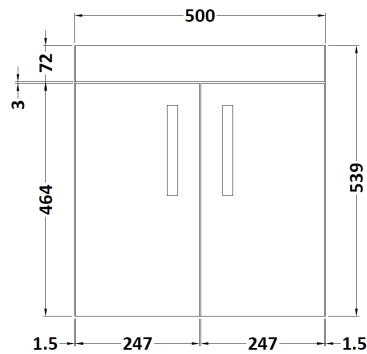

Sales Code: ATH088A

Description: 500 Wh 2-Door Vanity & Basin 1

Packaging Details

Barcode: 5056211816928

Sales Code: MOE152

Description: 500 Wall Hung 2-Door Basin Unit

Product Dimensions

Height (mm):	540
Width (mm):	500
Depth (mm):	383
Nett Weight (kg):	11

Packaging Dimensions

Height (mm):	405
Width (mm):	520
Depth (mm):	560
Gross Weight (kg):	11.5

Packaging Data

Box Colour:	Brown Cardboard Box
Box Qty:	1
Label Size:	0 x 0
Label Colour:	White Label
Label Qty:	0

Outer Box Dimensions (If Applicable)

Height (mm):	
Width (mm):	
Depth (mm):	
Gross Weight (kg):	
Barcode:	5056211816249

Product Details

Country of Origin:	China
Fitting Instruction:	No
CE Certification:	N/A
FSC Certified Materials:	Yes
Colour:	Gloss White
Construction Method:	Cam & Wood Dowel
Construction Type:	Rigid
Cabinet Finish:	MFC Painted Gloss
Fascia Finish:	MFC Painted Gloss
Cabinet Thickness (mm):	16
Fascia Thickness (mm):	18
Drawer Included:	No
Drawer Type:	Not Applicable
No of Shelves:	0
Hinge Type:	95 Degree Clip-On Soft Close
Hinge Included:	Yes, Supplied
Adjustable Legs:	No, Not Required
Fixings Included:	Yes
Handle Style:	Contemporary
Waste Shroud:	No
Handle Included:	Yes, Supplied
Handle Type:	D-Shape

Sales Code: NVM012

Description: 500 Mid-Edged Basin 1 Th

Product Dimensions

Height (mm):	180
Width (mm):	510
Depth (mm):	390
Nett Weight (kg):	10.54

Packaging Dimensions

Height (mm):	210
Width (mm):	410
Depth (mm):	530
Gross Weight (kg):	10.54