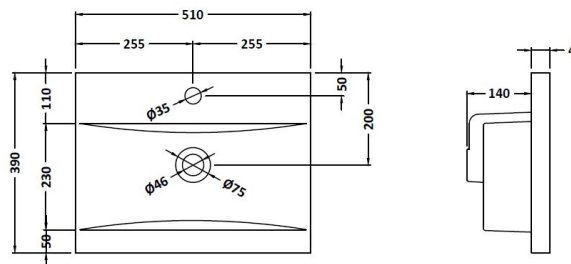

Packaging Dimensions

Height (mm):	405
Width (mm):	520
Depth (mm):	560
Gross Weight (kg):	11.5

Packaging Data

Box Colour:	Brown Cardboard Box
Box Qty:	1
Label Size:	0 x 0
Label Colour:	White Label
Label Qty:	0

Outer Box Dimensions (If Applicable)

Height (mm):	
Width (mm):	
Depth (mm):	
Gross Weight (kg):	
Barcode:	5056211816249

Product Details

Country of Origin:	China
Fitting Instruction:	No
CE Certification:	N/A
FSC Certified Materials:	Yes
Colour:	Gloss White
Construction Method:	Cam & Wood Dowel
Construction Type:	Rigid
Cabinet Finish:	MFC Painted Gloss
Fascia Finish:	MFC Painted Gloss
Cabinet Thickness (mm):	16
Fascia Thickness (mm):	18
Drawer Included:	No
Drawer Type:	Not Applicable
No of Shelves:	0
Hinge Type:	95 Degree Clip-On Soft Close
Hinge Included:	Yes, Supplied
Adjustable Legs:	No, Not Required
Fixings Included:	Yes
Handle Style:	Contemporary
Waste Shroud:	No
Handle Included:	Yes, Supplied
Handle Type:	D-Shape

Sales Code: NVM012

Description: 500 Mid-Edged Basin 1 Th

Product Dimensions

Height (mm):	180
Width (mm):	510
Depth (mm):	390
Nett Weight (kg):	10.54

Packaging Dimensions

Height (mm):	210
Width (mm):	410
Depth (mm):	530
Gross Weight (kg):	10.54

Packaging Data

Box Colour:	Brown Cardboard Box - Printed
Box Qty:	1
Label Size:	100 x 50
Label Colour:	White Label
Label Qty:	2

Outer Box Dimensions (If Applicable)

Height (mm):	
Width (mm):	
Depth (mm):	
Gross Weight (kg):	
Barcode:	5055369043446