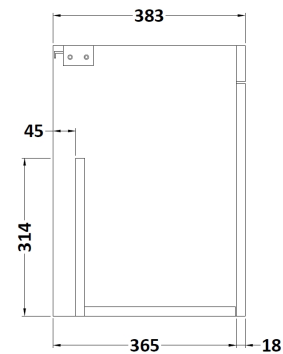

Sales Code: ATH088A

Description: 500 Wh 2-Door Vanity & Basin 1

Packaging Details

Barcode: 5056211816928

Sales Code: MOE152

Description: 500 Wall Hung 2-Door Basin Unit

Product Dimensions

Height (mm):	540
Width (mm):	500
Depth (mm):	383
Nett Weight (kg):	11

Packaging Dimensions

Height (mm):	405
Width (mm):	520
Depth (mm):	560
Gross Weight (kg):	11.5

Packaging Data

Box Colour:	Brown Cardboard Box
Box Qty:	1
Label Size:	0 x 0
Label Colour:	White Label
Label Qty:	0

Outer Box Dimensions (If Applicable)

Height (mm):	
Width (mm):	
Depth (mm):	
Gross Weight (kg):	
Barcode:	5056211816249

Product Details

Country of Origin:	China
Fitting Instruction:	No
CE Certification:	N/A
FSC Certified Materials:	Yes
Colour:	Gloss White
Construction Method:	Cam & Wood Dowel
Construction Type:	Rigid
Cabinet Finish:	MFC Painted Gloss
Fascia Finish:	MFC Painted Gloss
Cabinet Thickness (mm):	16
Fascia Thickness (mm):	18
Drawer Included:	No
Drawer Type:	Not Applicable
No of Shelves:	0
Hinge Type:	95 Degree Clip-On Soft Close
Hinge Included:	Yes, Supplied
Adjustable Legs:	No, Not Required
Fixings Included:	Yes
Handle Style:	Contemporary
Waste Shroud:	No
Handle Included:	Yes, Supplied
Handle Type:	D-Shape

Sales Code: NVM012

Description: 500 Mid-Edged Basin 1 Th

Product Dimensions

Height (mm):	180
Width (mm):	510
Depth (mm):	390
Nett Weight (kg):	10.54

Packaging Dimensions

Height (mm):	210
Width (mm):	410
Depth (mm):	530
Gross Weight (kg):	10.54