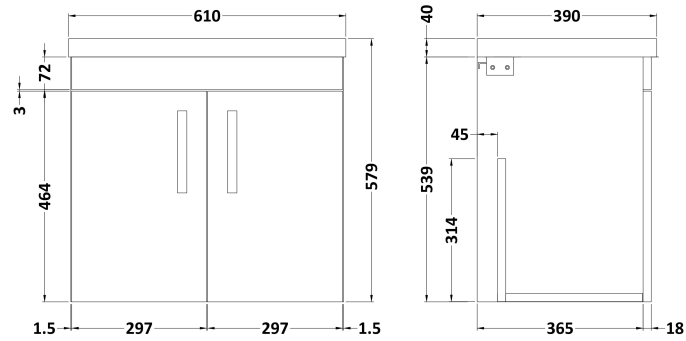

Sales Code: ATH091A

Description: 600 Wh 2-Door Vanity & Basin 1

Packaging Details

Barcode: 5056211817093

Sales Code: MOC653

Description: 600 Wall Hung 2-Door Basin Unit

Product Dimensions

Height (mm):	540
Width (mm):	600
Depth (mm):	383
Nett Weight (kg):	12.5

Packaging Dimensions

Height (mm):	405
Width (mm):	620
Depth (mm):	560
Gross Weight (kg):	13

Packaging Data

Box Colour:	Brown Cardboard Box
Box Qty:	1
Label Size:	100 x 50
Label Colour:	White Label
Label Qty:	2

Sales Code: NVM013

Description: 600 Mid-Edged Basin 1 Th

Product Dimensions

Height (mm):	180
Width (mm):	610
Depth (mm):	390
Nett Weight (kg):	11

Packaging Dimensions

Height (mm):	200
Width (mm):	410
Depth (mm):	630
Gross Weight (kg):	11

Packaging Data

Box Colour:	Brown Cardboard Box - Printed
Box Qty:	1
Label Size:	100 x 50
Label Colour:	White Label
Label Qty:	2

Outer Box Dimensions (If Applicable)

Height (mm):	
Width (mm):	
Depth (mm):	
Gross Weight (kg):	
Barcode:	5055369043415