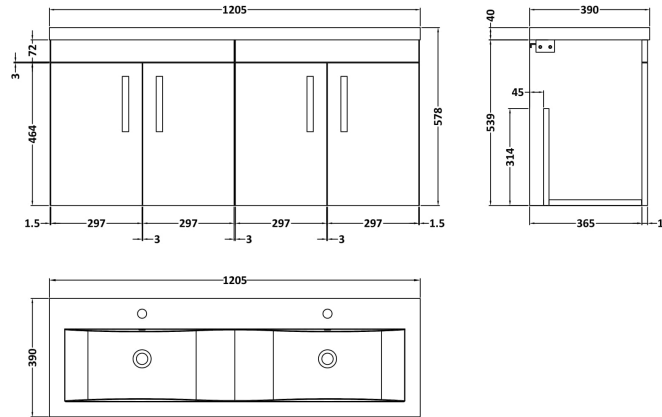

Sales Code: ATH091F

Description: 1200 Wh 4-Door Vanity & Double Basin

Packaging Details

Barcode: 5056211888840

Sales Code: MOC653

Description: 600 Wall Hung 2-Door Basin Unit

Product Dimensions

Height (mm):	540
Width (mm):	600
Depth (mm):	383
Nett Weight (kg):	12.5

Packaging Dimensions

Height (mm):	405
Width (mm):	620
Depth (mm):	560
Gross Weight (kg):	13

Packaging Data

Box Colour:	Brown Cardboard Box
Box Qty:	1
Label Size:	100 x 50
Label Colour:	White Label
Label Qty:	2

Outer Box Dimensions (If Applicable)

Height (mm):	
Width (mm):	
Depth (mm):	
Gross Weight (kg):	
Barcode:	5056211816270

Product Details

Country of Origin:	United Kingdom
Fitting Instruction:	No
CE Certification:	N/A
FSC Certified Materials:	Yes
Colour:	Natural Oak
Construction Method:	Cam & Wood Dowel
Construction Type:	Rigid
Cabinet Finish:	MFC Textured Woodgrain
Fascia Finish:	MFC Textured Woodgrain
Cabinet Thickness (mm):	18
Fascia Thickness (mm):	18
Drawer Included:	No
Drawer Type:	Not Applicable
No of Shelves:	0
Hinge Type:	95 Degree Clip-On Soft Close
Hinge Included:	Yes, Supplied
Adjustable Legs:	No, Not Required
Fixings Included:	Yes
Handle Style:	Contemporary
Waste Shroud:	No
Handle Included:	Yes, Supplied
Handle Type:	D-Shape

Sales Code: CBM424

Description: Double Ceramic Basin 1208X392

Product Dimensions

Height (mm):	390
Width (mm):	1205
Depth (mm):	175
Nett Weight (kg):	27

Packaging Dimensions

Height (mm):	205
Width (mm):	1270
Depth (mm):	510
Gross Weight (kg):	27