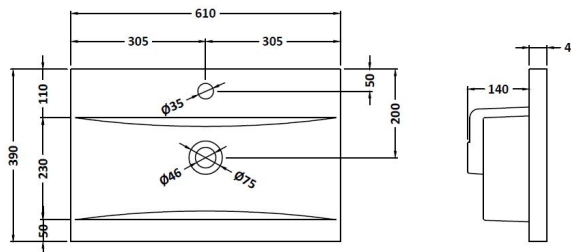

Packaging Dimensions

Height (mm):	405
Width (mm):	620
Depth (mm):	560
Gross Weight (kg):	13

Packaging Data

Box Colour:	Brown Cardboard Box
Box Qty:	1
Label Size:	100 x 50
Label Colour:	White Label
Label Qty:	2

Outer Box Dimensions (If Applicable)

Height (mm):	
Width (mm):	
Depth (mm):	
Gross Weight (kg):	
Barcode:	5056211816287

Product Details

Country of Origin:	United Kingdom
Fitting Instruction:	No
CE Certification:	N/A
FSC Certified Materials:	Yes
Colour:	Hacienda Black
Construction Method:	Cam & Wood Dowel
Construction Type:	Rigid
Cabinet Finish:	MFC Textured Woodgrain
Fascia Finish:	MFC Textured Woodgrain
Cabinet Thickness (mm):	18
Fascia Thickness (mm):	18
Drawer Included:	No
Drawer Type:	Not Applicable
No of Shelves:	0
Hinge Type:	95 Degree Clip-On Soft Close
Hinge Included:	Yes, Supplied
Adjustable Legs:	No, Not Required
Fixings Included:	Yes
Handle Style:	Contemporary
Waste Shroud:	No
Handle Included:	Yes, Supplied
Handle Type:	D-Shape

Sales Code: NVM013

Description: 600 Mid-Edged Basin 1 Th

Product Dimensions

Height (mm):	180
Width (mm):	610
Depth (mm):	390
Nett Weight (kg):	11

Packaging Dimensions

Height (mm):	200
Width (mm):	410
Depth (mm):	630
Gross Weight (kg):	11

Packaging Data

Box Colour:	Brown Cardboard Box - Printed
Box Qty:	1
Label Size:	100 x 50
Label Colour:	White Label
Label Qty:	2

Outer Box Dimensions (If Applicable)

Height (mm):	
Width (mm):	
Depth (mm):	
Gross Weight (kg):	
Barcode:	5055369043415