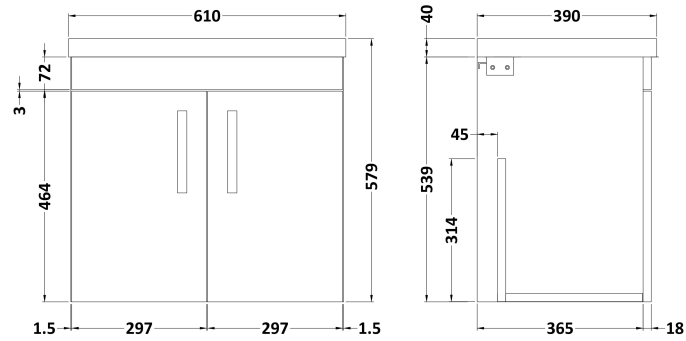

Sales Code: ATH092A

Description: 600 Wh 2-Door Vanity & Basin 1

Packaging Details

Barcode: 5056211817109

Sales Code: MOD653

Description: 600 Wall Hung 2-Door Basin Unit

Product Dimensions

Height (mm):	540
Width (mm):	600
Depth (mm):	383
Nett Weight (kg):	12.5

Packaging Dimensions

Height (mm):	405
Width (mm):	620
Depth (mm):	560
Gross Weight (kg):	13

Packaging Data

Box Colour:	Brown Cardboard Box
Box Qty:	1
Label Size:	100 x 50
Label Colour:	White Label
Label Qty:	2

Sales Code: NVM013

Description: 600 Mid-Edged Basin 1 Th

Product Dimensions

Height (mm):	180
Width (mm):	610
Depth (mm):	390
Nett Weight (kg):	11

Packaging Dimensions

Height (mm):	200
Width (mm):	410
Depth (mm):	630
Gross Weight (kg):	11

Packaging Data

Box Colour:	Brown Cardboard Box - Printed
Box Qty:	1
Label Size:	100 x 50
Label Colour:	White Label
Label Qty:	2

Outer Box Dimensions (If Applicable)

Height (mm):	
Width (mm):	
Depth (mm):	
Gross Weight (kg):	
Barcode:	5055369043415