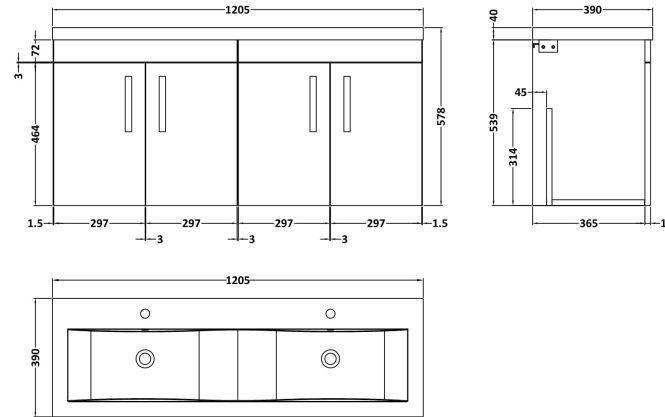

Sales Code: ATH092F

Description: 1200 Wh 4-Door Vanity & Double Basin

Packaging Details

Barcode: 5056211888857