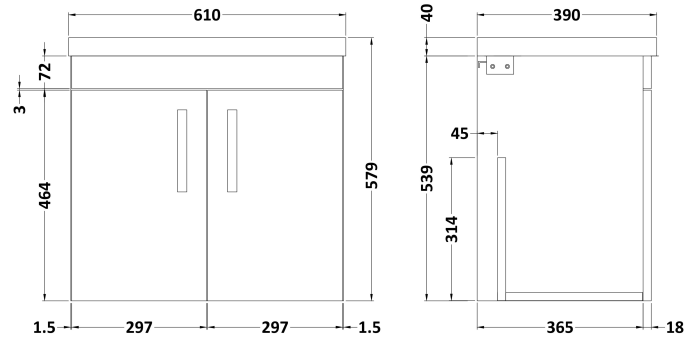

Sales Code: ATH093A

Description: 600 Wh 2-Door Vanity & Basin 1

Packaging Details

Barcode: 5056211817116

Sales Code: MOD553

Description: 600 Wall Hung 2-Door Basin Unit

Product Dimensions

Height (mm):	540
Width (mm):	600
Depth (mm):	383
Nett Weight (kg):	12.5

Packaging Dimensions

Height (mm):	405
Width (mm):	620
Depth (mm):	560
Gross Weight (kg):	13

Packaging Data

Box Colour:	Brown Cardboard Box
Box Qty:	1
Label Size:	100 x 50
Label Colour:	White Label
Label Qty:	2

Outer Box Dimensions (If Applicable)

Height (mm):	
Width (mm):	
Depth (mm):	
Gross Weight (kg):	
Barcode:	5056211816294

Product Details

Country of Origin:	United Kingdom
Fitting Instruction:	No
CE Certification:	N/A
FSC Certified Materials:	Yes
Colour:	Brown Grey Avola
Construction Method:	Cam & Wood Dowel
Construction Type:	Rigid
Cabinet Finish:	MFC Textured Woodgrain
Fascia Finish:	MFC Textured Woodgrain
Cabinet Thickness (mm):	18
Fascia Thickness (mm):	18
Drawer Included:	No
Drawer Type:	Not Applicable
No of Shelves:	0
Hinge Type:	95 Degree Clip-On Soft Close
Hinge Included:	Yes, Supplied
Adjustable Legs:	No, Not Required
Fixings Included:	Yes
Handle Style:	Contemporary
Waste Shroud:	No
Handle Included:	Yes, Supplied
Handle Type:	D-Shape

Sales Code: NVM013

Description: 600 Mid-Edged Basin 1 Th

Product Dimensions

Height (mm):	180
Width (mm):	610
Depth (mm):	390
Nett Weight (kg):	11

Packaging Dimensions

Height (mm):	200
Width (mm):	410
Depth (mm):	630
Gross Weight (kg):	11