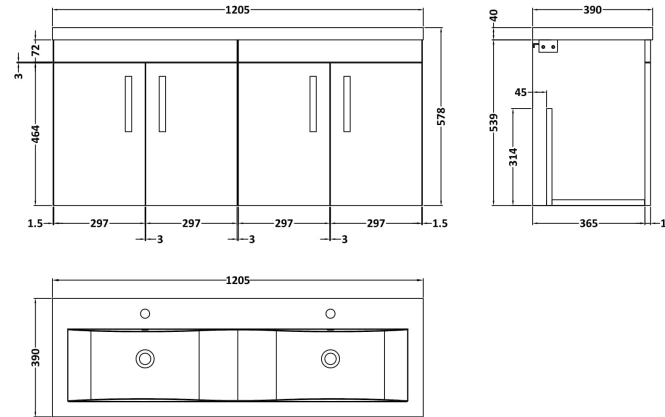

Sales Code: ATH093F

Description: 1200 Wh 4-Door Vanity & Double Basin

Packaging Details

Barcode: 5056211888864

Sales Code: MOD553

Description: 600 Wall Hung 2-Door Basin Unit

Product Dimensions

Height (mm):	540
Width (mm):	600
Depth (mm):	383
Nett Weight (kg):	12.5

Packaging Dimensions

Height (mm):	405
Width (mm):	620
Depth (mm):	560
Gross Weight (kg):	13

Packaging Data

Box Colour:	Brown Cardboard Box
Box Qty:	1
Label Size:	100 x 50
Label Colour:	White Label
Label Qty:	2

Outer Box Dimensions (If Applicable)

Height (mm):	
Width (mm):	
Depth (mm):	
Gross Weight (kg):	
Barcode:	5056211816294

Product Details

Country of Origin:	United Kingdom
Fitting Instruction:	No
CE Certification:	N/A
FSC Certified Materials:	Yes
Colour:	Brown Grey Avola
Construction Method:	Cam & Wood Dowel
Construction Type:	Rigid
Cabinet Finish:	MFC Textured Woodgrain
Fascia Finish:	MFC Textured Woodgrain
Cabinet Thickness (mm):	18
Fascia Thickness (mm):	18
Drawer Included:	No
Drawer Type:	Not Applicable
No of Shelves:	0
Hinge Type:	95 Degree Clip-On Soft Close
Hinge Included:	Yes, Supplied
Adjustable Legs:	No, Not Required
Fixings Included:	Yes
Handle Style:	Contemporary
Waste Shroud:	No
Handle Included:	Yes, Supplied
Handle Type:	D-Shape

Sales Code: CBM424

Description: Double Ceramic Basin 1208X392

Product Dimensions

Height (mm):	390
Width (mm):	1205
Depth (mm):	175
Nett Weight (kg):	27

Packaging Dimensions

Height (mm):	205
Width (mm):	1270
Depth (mm):	510
Gross Weight (kg):	27