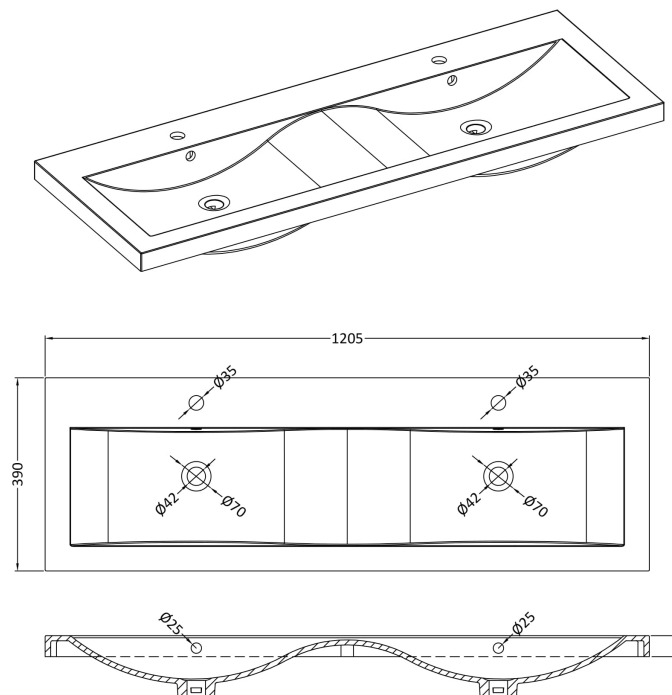

Packaging Dimensions

Height (mm):	405
Width (mm):	620
Depth (mm):	560
Gross Weight (kg):	13

Packaging Data

Box Colour:	Brown Cardboard Box
Box Qty:	1
Label Size:	100 x 50
Label Colour:	White Label
Label Qty:	2

Outer Box Dimensions (If Applicable)

Height (mm):	
Width (mm):	
Depth (mm):	
Gross Weight (kg):	
Barcode:	5056211816294

Product Details

Country of Origin:	United Kingdom
Fitting Instruction:	No
CE Certification:	N/A
FSC Certified Materials:	Yes
Colour:	Brown Grey Avola
Construction Method:	Cam & Wood Dowel
Construction Type:	Rigid
Cabinet Finish:	MFC Textured Woodgrain
Fascia Finish:	MFC Textured Woodgrain
Cabinet Thickness (mm):	18
Fascia Thickness (mm):	18
Drawer Included:	No
Drawer Type:	Not Applicable
No of Shelves:	0
Hinge Type:	95 Degree Clip-On Soft Close
Hinge Included:	Yes, Supplied
Adjustable Legs:	No, Not Required
Fixings Included:	Yes
Handle Style:	Contemporary
Waste Shroud:	No
Handle Included:	Yes, Supplied
Handle Type:	D-Shape

Sales Code: CBM424

Description: Double Ceramic Basin 1208X392

Product Dimensions

Height (mm):	390
Width (mm):	1205
Depth (mm):	175
Nett Weight (kg):	27

Packaging Dimensions

Height (mm):	205
Width (mm):	1270
Depth (mm):	510
Gross Weight (kg):	27

Packaging Data

Box Colour:	Brown Cardboard Box - Printed
Box Qty:	1
Label Size:	100 x 50
Label Colour:	White Label
Label Qty:	2

Outer Box Dimensions (If Applicable)

Height (mm):	
Width (mm):	
Depth (mm):	
Gross Weight (kg):	
Barcode:	5056211875826