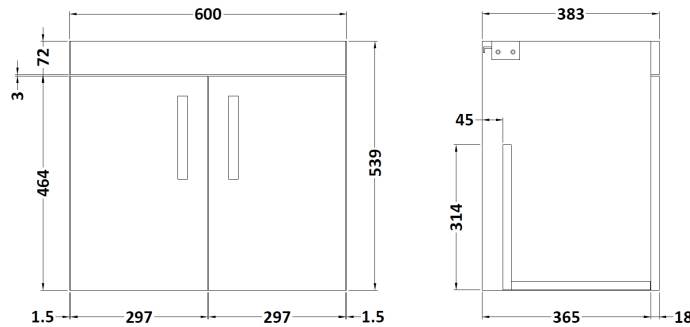

Sales Code: ATH093F

Description: 1200 Wh 4-Door Vanity & Double Basin

Packaging Details

Barcode: 5056211888864

Sales Code: MOD553

Description: 600 Wall Hung 2-Door Basin Unit

Product Dimensions

Height (mm):	540
Width (mm):	600
Depth (mm):	383
Nett Weight (kg):	12.5

Packaging Dimensions

Height (mm):	405
Width (mm):	620
Depth (mm):	560
Gross Weight (kg):	13

Packaging Data

Box Colour:	Brown Cardboard Box
Box Qty:	1
Label Size:	100 x 50
Label Colour:	White Label
Label Qty:	2

Sales Code: CBM424

Description: Double Ceramic Basin 1208X392

Product Dimensions

Height (mm):	390
Width (mm):	1205
Depth (mm):	175
Nett Weight (kg):	27

Packaging Dimensions

Height (mm):	205
Width (mm):	1270
Depth (mm):	510
Gross Weight (kg):	27

Packaging Data

Box Colour:	Brown Cardboard Box - Printed
Box Qty:	1
Label Size:	100 x 50
Label Colour:	White Label
Label Qty:	2

Outer Box Dimensions (If Applicable)

Height (mm):	
Width (mm):	
Depth (mm):	
Gross Weight (kg):	
Barcode:	5056211875826