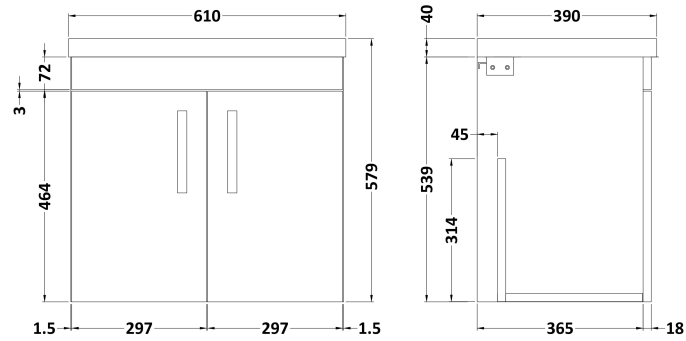

Sales Code: ATH094A

Description: 600 Wh 2-Door Vanity & Basin 1

Packaging Details

Barcode: 5056211817123

Sales Code: MOC353

Description: 600 Wall Hung 2-Door Basin Unit

Product Dimensions

Height (mm):	540
Width (mm):	600
Depth (mm):	383
Nett Weight (kg):	12.5

Packaging Dimensions

Height (mm):	405
Width (mm):	620
Depth (mm):	560
Gross Weight (kg):	13

Packaging Data

Box Colour:	Brown Cardboard Box
Box Qty:	1
Label Size:	100 x 50
Label Colour:	White Label
Label Qty:	2

Sales Code: NVM013

Description: 600 Mid-Edged Basin 1 Th

Product Dimensions

Height (mm):	180
Width (mm):	610
Depth (mm):	390
Nett Weight (kg):	11

Packaging Dimensions

Height (mm):	200
Width (mm):	410
Depth (mm):	630
Gross Weight (kg):	11

Packaging Data

Box Colour:	Brown Cardboard Box - Printed
Box Qty:	1
Label Size:	100 x 50
Label Colour:	White Label
Label Qty:	2

Outer Box Dimensions (If Applicable)

Height (mm):	
Width (mm):	
Depth (mm):	
Gross Weight (kg):	
Barcode:	5055369043415