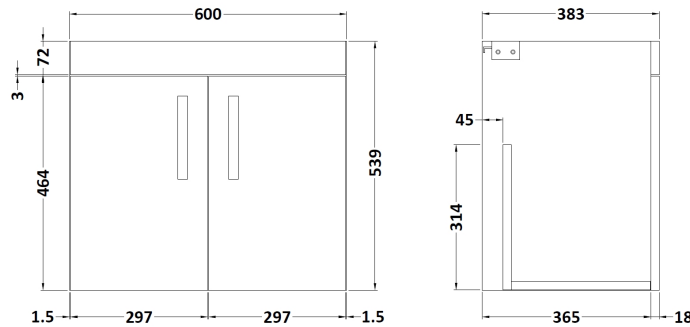

Sales Code: ATH094F

Description: 1200 Wh 4-Door Vanity & Double Basin

Packaging Details

Barcode: 5056211888871

Sales Code: MOC353

Description: 600 Wall Hung 2-Door Basin Unit

Product Dimensions

Height (mm):	540
Width (mm):	600
Depth (mm):	383
Nett Weight (kg):	12.5

Packaging Dimensions

Height (mm):	405
Width (mm):	620
Depth (mm):	560
Gross Weight (kg):	13

Packaging Data

Box Colour:	Brown Cardboard Box
Box Qty:	1
Label Size:	100 x 50
Label Colour:	White Label
Label Qty:	2

Sales Code: CBM424

Description: Double Ceramic Basin 1208X392

Product Dimensions

Height (mm):	390
Width (mm):	1205
Depth (mm):	175
Nett Weight (kg):	27

Packaging Dimensions

Height (mm):	205
Width (mm):	1270
Depth (mm):	510
Gross Weight (kg):	27

Packaging Data

Box Colour:	Brown Cardboard Box - Printed
Box Qty:	1
Label Size:	100 x 50
Label Colour:	White Label
Label Qty:	2

Outer Box Dimensions (If Applicable)

Height (mm):	
Width (mm):	
Depth (mm):	
Gross Weight (kg):	
Barcode:	5056211875826