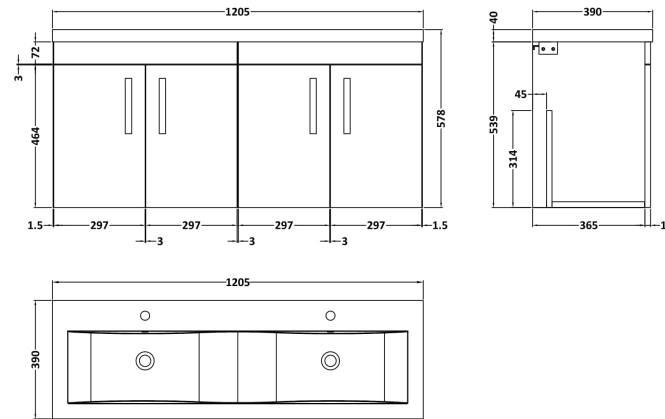

Sales Code: ATH094F

Description: 1200 Wh 4-Door Vanity & Double Basin

Packaging Details

Barcode: 5056211888871

Sales Code: MOC353

Description: 600 Wall Hung 2-Door Basin Unit

Product Dimensions

Height (mm):	540
Width (mm):	600
Depth (mm):	383
Nett Weight (kg):	12.5

Packaging Dimensions

Height (mm):	405
Width (mm):	620
Depth (mm):	560
Gross Weight (kg):	13

Packaging Data

Box Colour:	Brown Cardboard Box
Box Qty:	1
Label Size:	100 x 50
Label Colour:	White Label
Label Qty:	2

Outer Box Dimensions (If Applicable)

Height (mm):	
Width (mm):	
Depth (mm):	
Gross Weight (kg):	
Barcode:	5056211816300

Product Details

Country of Origin:	China
Fitting Instruction:	No
CE Certification:	N/A
FSC Certified Materials:	Yes
Colour:	Gloss Grey
Construction Method:	Cam & Wood Dowel
Construction Type:	Rigid
Cabinet Finish:	MFC Painted Gloss
Fascia Finish:	Mdf Painted Gloss
Cabinet Thickness (mm):	16
Fascia Thickness (mm):	18
Drawer Included:	No
Drawer Type:	Not Applicable
No of Shelves:	0
Hinge Type:	95 Degree Clip-On Soft Close
Hinge Included:	Yes, Supplied
Adjustable Legs:	No, Not Required
Fixings Included:	Yes
Handle Style:	Contemporary
Waste Shroud:	No
Handle Included:	Yes, Supplied
Handle Type:	Strap

Sales Code: CBM424

Description: Double Ceramic Basin 1208X392

Product Dimensions

Height (mm):	390
Width (mm):	1205
Depth (mm):	175
Nett Weight (kg):	27

Packaging Dimensions

Height (mm):	205
Width (mm):	1270
Depth (mm):	510
Gross Weight (kg):	27