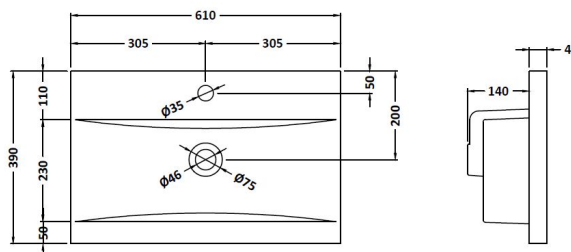

Packaging Dimensions

Height (mm):	405
Width (mm):	620
Depth (mm):	560
Gross Weight (kg):	13

Packaging Data

Box Colour:	Brown Cardboard Box
Box Qty:	1
Label Size:	0 x 0
Label Colour:	White Label
Label Qty:	0

Outer Box Dimensions (If Applicable)

Height (mm):	
Width (mm):	
Depth (mm):	
Gross Weight (kg):	
Barcode:	5056211816317

Product Details

Country of Origin:	China
Fitting Instruction:	No
CE Certification:	N/A
FSC Certified Materials:	Yes
Colour:	Gloss White
Construction Method:	Cam & Wood Dowel
Construction Type:	Rigid
Cabinet Finish:	MFC Painted Gloss
Fascia Finish:	MFC Painted Gloss
Cabinet Thickness (mm):	16
Fascia Thickness (mm):	18
Drawer Included:	No
Drawer Type:	Not Applicable
No of Shelves:	0
Hinge Type:	95 Degree Clip-On Soft Close
Hinge Included:	Yes, Supplied
Adjustable Legs:	No, Not Required
Fixings Included:	Yes
Handle Style:	Contemporary
Waste Shroud:	No
Handle Included:	Yes, Supplied
Handle Type:	D-Shape

Sales Code: NVM013

Description: 600 Mid-Edged Basin 1 Th

Product Dimensions

Height (mm):	180
Width (mm):	610
Depth (mm):	390
Nett Weight (kg):	11

Packaging Dimensions

Height (mm):	200
Width (mm):	410
Depth (mm):	630
Gross Weight (kg):	11

Packaging Data

Box Colour:	Brown Cardboard Box - Printed
Box Qty:	1
Label Size:	100 x 50
Label Colour:	White Label
Label Qty:	2

Outer Box Dimensions (If Applicable)

Height (mm):	
Width (mm):	
Depth (mm):	
Gross Weight (kg):	
Barcode:	5055369043415