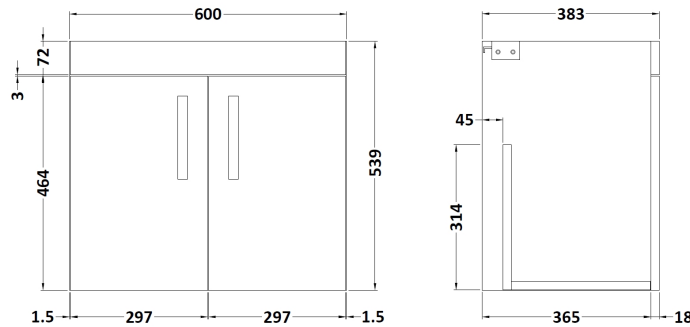

Sales Code: ATH095F

Description: 1200 Wh 4-Door Vanity & Double Basin

Packaging Details

Barcode: 5056211888888

Sales Code: MOE153

Description: 600 Wall Hung 2-Door Basin Unit

Product Dimensions

Height (mm):	540
Width (mm):	600
Depth (mm):	383
Nett Weight (kg):	12.5

Packaging Dimensions

Height (mm):	405
Width (mm):	620
Depth (mm):	560
Gross Weight (kg):	13

Packaging Data

Box Colour:	Brown Cardboard Box
Box Qty:	1
Label Size:	0 x 0
Label Colour:	White Label
Label Qty:	0

Sales Code: CBM424

Description: Double Ceramic Basin 1208X392

Product Dimensions

Height (mm):	390
Width (mm):	1205
Depth (mm):	175
Nett Weight (kg):	27

Packaging Dimensions

Height (mm):	205
Width (mm):	1270
Depth (mm):	510
Gross Weight (kg):	27

Packaging Data

Box Colour:	Brown Cardboard Box - Printed
Box Qty:	1
Label Size:	100 x 50
Label Colour:	White Label
Label Qty:	2

Outer Box Dimensions (If Applicable)

Height (mm):	
Width (mm):	
Depth (mm):	
Gross Weight (kg):	
Barcode:	5056211875826