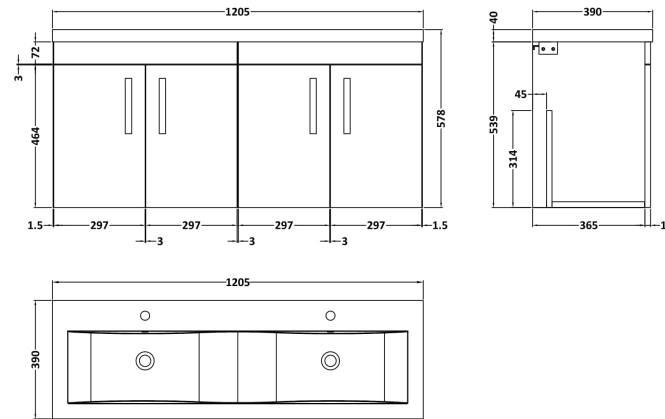

Sales Code: ATH095F

Description: 1200 Wh 4-Door Vanity & Double Basin

Packaging Details

Barcode: 5056211888888

Sales Code: MOE153

Description: 600 Wall Hung 2-Door Basin Unit

Product Dimensions

Height (mm):	540
Width (mm):	600
Depth (mm):	383
Nett Weight (kg):	12.5

Packaging Dimensions

Height (mm):	405
Width (mm):	620
Depth (mm):	560
Gross Weight (kg):	13

Packaging Data

Box Colour:	Brown Cardboard Box
Box Qty:	1
Label Size:	0 x 0
Label Colour:	White Label
Label Qty:	0

Outer Box Dimensions (If Applicable)

Height (mm):	
Width (mm):	
Depth (mm):	
Gross Weight (kg):	
Barcode:	5056211816317

Product Details

Country of Origin:	China
Fitting Instruction:	No
CE Certification:	N/A
FSC Certified Materials:	Yes
Colour:	Gloss White
Construction Method:	Cam & Wood Dowel
Construction Type:	Rigid
Cabinet Finish:	MFC Painted Gloss
Fascia Finish:	MFC Painted Gloss
Cabinet Thickness (mm):	16
Fascia Thickness (mm):	18
Drawer Included:	No
Drawer Type:	Not Applicable
No of Shelves:	0
Hinge Type:	95 Degree Clip-On Soft Close
Hinge Included:	Yes, Supplied
Adjustable Legs:	No, Not Required
Fixings Included:	Yes
Handle Style:	Contemporary
Waste Shroud:	No
Handle Included:	Yes, Supplied
Handle Type:	D-Shape

Sales Code: CBM424

Description: Double Ceramic Basin 1208X392

Product Dimensions

Height (mm):	390
Width (mm):	1205
Depth (mm):	175
Nett Weight (kg):	27

Packaging Dimensions

Height (mm):	205
Width (mm):	1270
Depth (mm):	510
Gross Weight (kg):	27