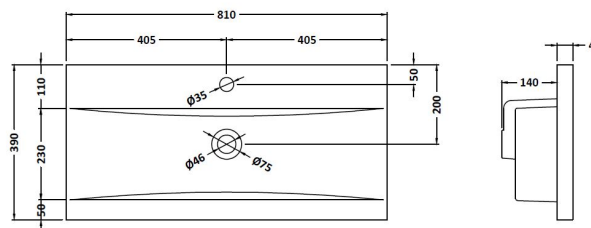

Packaging Dimensions

Height (mm):	405
Width (mm):	820
Depth (mm):	560
Gross Weight (kg):	15.5

Packaging Data

Box Colour:	Brown Cardboard Box
Box Qty:	1
Label Size:	100 x 50
Label Colour:	White Label
Label Qty:	2

Outer Box Dimensions (If Applicable)

Height (mm):	
Width (mm):	
Depth (mm):	
Gross Weight (kg):	
Barcode:	5056211816348

Product Details

Country of Origin:	United Kingdom
Fitting Instruction:	No
CE Certification:	N/A
FSC Certified Materials:	Yes
Colour:	Natural Oak
Construction Method:	Cam & Wood Dowel
Construction Type:	Rigid
Cabinet Finish:	MFC Textured Woodgrain
Fascia Finish:	MFC Textured Woodgrain
Cabinet Thickness (mm):	18
Fascia Thickness (mm):	18
Drawer Included:	No
Drawer Type:	Not Applicable
No of Shelves:	0
Hinge Type:	95 Degree Clip-On Soft Close
Hinge Included:	Yes, Supplied
Adjustable Legs:	No, Not Required
Fixings Included:	Yes
Handle Style:	Contemporary
Waste Shroud:	No
Handle Included:	Yes, Supplied
Handle Type:	D-Shape

Sales Code: NVM015

Description: 800 Mid Edged Basin 1 Th

Product Dimensions

Height (mm):	180
Width (mm):	810
Depth (mm):	390
Nett Weight (kg):	15

Packaging Dimensions

Height (mm):	210
Width (mm):	410
Depth (mm):	830
Gross Weight (kg):	15

Packaging Data

Box Colour:	Brown Cardboard Box
Box Qty:	1
Label Size:	100 x 50
Label Colour:	White Label
Label Qty:	2

Outer Box Dimensions (If Applicable)

Height (mm):	
Width (mm):	
Depth (mm):	
Gross Weight (kg):	
Barcode:	5055369043422