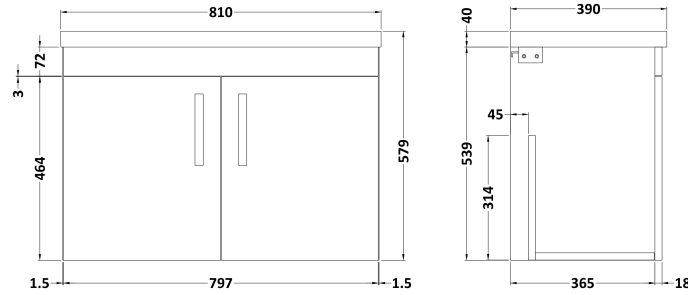

Sales Code: ATH098A

Description: 800 Wh 2-Door Vanity & Basin 1

Packaging Details

Barcode: 5056211817307

Sales Code: MOC655

Description: 800 Wall Hung 2-Door Basin Unit

Product Dimensions

Height (mm):	540
Width (mm):	800
Depth (mm):	383
Nett Weight (kg):	15

Packaging Dimensions

Height (mm):	405
Width (mm):	820
Depth (mm):	560
Gross Weight (kg):	15.5

Packaging Data

Box Colour:	Brown Cardboard Box
Box Qty:	1
Label Size:	100 x 50
Label Colour:	White Label
Label Qty:	2

Sales Code: NVM015

Description: 800 Mid Edged Basin 1 Th

Product Dimensions

Height (mm):	180
Width (mm):	810
Depth (mm):	390
Nett Weight (kg):	15

Packaging Dimensions

Height (mm):	210
Width (mm):	410
Depth (mm):	830
Gross Weight (kg):	15

Packaging Data

Box Colour:	Brown Cardboard Box
Box Qty:	1
Label Size:	100 x 50
Label Colour:	White Label
Label Qty:	2

Outer Box Dimensions (If Applicable)

Height (mm):	
Width (mm):	
Depth (mm):	
Gross Weight (kg):	
Barcode:	5055369043422