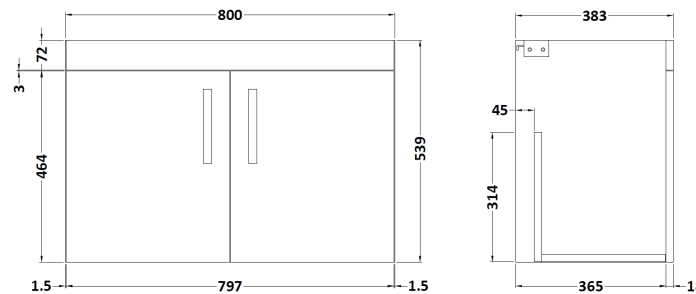

Sales Code: ATH098A

Description: 800 Wh 2-Door Vanity & Basin 1

Packaging Details

Barcode: 5056211817307

Sales Code: MOC655

Description: 800 Wall Hung 2-Door Basin Unit

Product Dimensions

Height (mm):	540
Width (mm):	800
Depth (mm):	383
Nett Weight (kg):	15

Packaging Dimensions

Height (mm):	405
Width (mm):	820
Depth (mm):	560
Gross Weight (kg):	15.5

Packaging Data

Box Colour:	Brown Cardboard Box
Box Qty:	1
Label Size:	100 x 50
Label Colour:	White Label
Label Qty:	2

Sales Code: NVM015

Description: 800 Mid Edged Basin 1 Th

Product Dimensions

Height (mm):	180
Width (mm):	810
Depth (mm):	390
Nett Weight (kg):	15

Packaging Dimensions

Height (mm):	210
Width (mm):	410
Depth (mm):	830
Gross Weight (kg):	15

Packaging Data

Box Colour:	Brown Cardboard Box
Box Qty:	1
Label Size:	100 x 50
Label Colour:	White Label
Label Qty:	2

Outer Box Dimensions (If Applicable)

Height (mm):	
Width (mm):	
Depth (mm):	
Gross Weight (kg):	
Barcode:	5055369043422