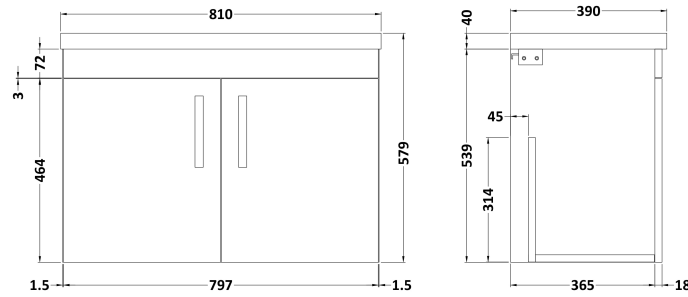

Sales Code: ATH099A

Description: 800 Wh 2-Door Vanity & Basin 1

Packaging Details

Barcode: 5056211817314

Sales Code: MOD655

Description: 800 Wall Hung 2-Door Basin Unit

Product Dimensions

Height (mm):	540
Width (mm):	800
Depth (mm):	383
Nett Weight (kg):	15

Packaging Dimensions

Height (mm):	405
Width (mm):	820
Depth (mm):	560
Gross Weight (kg):	15.5

Packaging Data

Box Colour:	Brown Cardboard Box
Box Qty:	1
Label Size:	100 x 50
Label Colour:	White Label
Label Qty:	2

Sales Code: NVM015

Description: 800 Mid Edged Basin 1 Th

Product Dimensions

Height (mm):	180
Width (mm):	810
Depth (mm):	390
Nett Weight (kg):	15

Packaging Dimensions

Height (mm):	210
Width (mm):	410
Depth (mm):	830
Gross Weight (kg):	15

Packaging Data

Box Colour:	Brown Cardboard Box
Box Qty:	1
Label Size:	100 x 50
Label Colour:	White Label
Label Qty:	2

Outer Box Dimensions (If Applicable)

Height (mm):	
Width (mm):	
Depth (mm):	
Gross Weight (kg):	
Barcode:	5055369043422