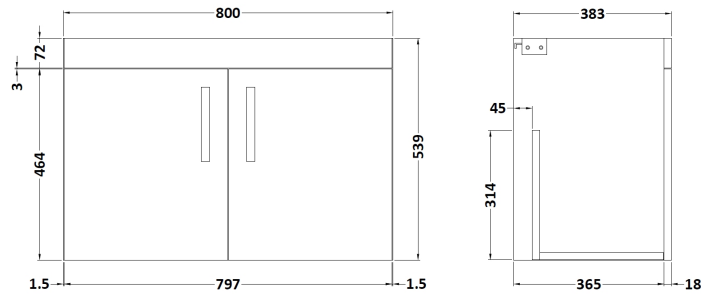

Sales Code: ATH099A

Description: 800 Wh 2-Door Vanity & Basin 1

Packaging Details

Barcode: 5056211817314

Sales Code: MOD655

Description: 800 Wall Hung 2-Door Basin Unit

Product Dimensions

Height (mm):	540
Width (mm):	800
Depth (mm):	383
Nett Weight (kg):	15

Packaging Dimensions

Height (mm):	405
Width (mm):	820
Depth (mm):	560
Gross Weight (kg):	15.5

Packaging Data

Box Colour:	Brown Cardboard Box
Box Qty:	1
Label Size:	100 x 50
Label Colour:	White Label
Label Qty:	2

Sales Code: NVM015

Description: 800 Mid Edged Basin 1 Th

Product Dimensions

Height (mm):	180
Width (mm):	810
Depth (mm):	390
Nett Weight (kg):	15

Packaging Dimensions

Height (mm):	210
Width (mm):	410
Depth (mm):	830
Gross Weight (kg):	15

Packaging Data

Box Colour:	Brown Cardboard Box
Box Qty:	1
Label Size:	100 x 50
Label Colour:	White Label
Label Qty:	2

Outer Box Dimensions (If Applicable)

Height (mm):	
Width (mm):	
Depth (mm):	
Gross Weight (kg):	
Barcode:	5055369043422