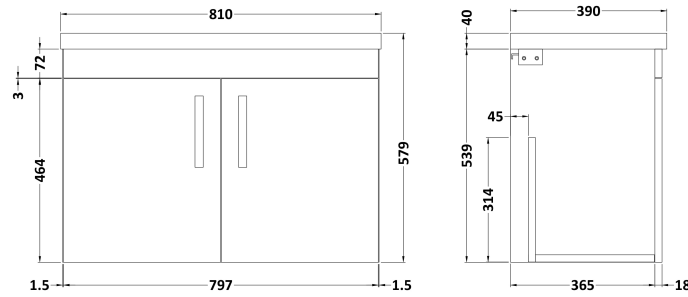

Sales Code: ATH100A

Description: 800 Wh 2-Door Vanity & Basin 1

Packaging Details

Barcode: 5056211817321

Sales Code: MOD555

Description: 800 Wall Hung 2-Door Basin Unit

Product Dimensions

Height (mm):	540
Width (mm):	800
Depth (mm):	383
Nett Weight (kg):	15

Packaging Dimensions

Height (mm):	405
Width (mm):	820
Depth (mm):	560
Gross Weight (kg):	15.5

Packaging Data

Box Colour:	Brown Cardboard Box
Box Qty:	1
Label Size:	100 x 50
Label Colour:	White Label
Label Qty:	2

Outer Box Dimensions (If Applicable)

Height (mm):	
Width (mm):	
Depth (mm):	
Gross Weight (kg):	
Barcode:	5056211816362

Product Details

Country of Origin:	United Kingdom
Fitting Instruction:	No
CE Certification:	N/A
FSC Certified Materials:	Yes
Colour:	Brown Grey Avola
Construction Method:	Cam & Wood Dowel
Construction Type:	Rigid
Cabinet Finish:	MFC Textured Woodgrain
Fascia Finish:	MFC Textured Woodgrain
Cabinet Thickness (mm):	18
Fascia Thickness (mm):	18
Drawer Included:	No
Drawer Type:	Not Applicable
No of Shelves:	0
Hinge Type:	95 Degree Clip-On Soft Close
Hinge Included:	Yes, Supplied
Adjustable Legs:	No, Not Required
Fixings Included:	Yes
Handle Style:	Contemporary
Waste Shroud:	No
Handle Included:	Yes, Supplied
Handle Type:	D-Shape

Sales Code: NVM015

Description: 800 Mid Edged Basin 1 Th

Product Dimensions

Height (mm):	180
Width (mm):	810
Depth (mm):	390
Nett Weight (kg):	15

Packaging Dimensions

Height (mm):	210
Width (mm):	410
Depth (mm):	830
Gross Weight (kg):	15