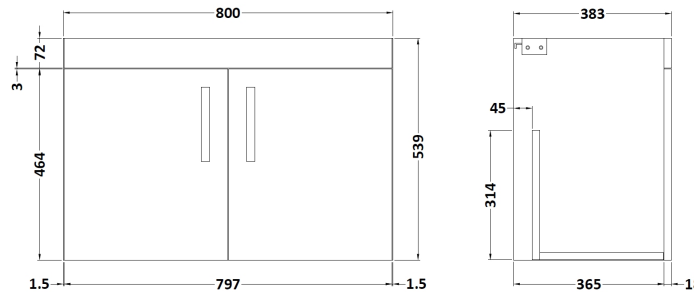

Sales Code: ATH100A

Description: 800 Wh 2-Door Vanity & Basin 1

Packaging Details

Barcode: 5056211817321

Sales Code: MOD555

Description: 800 Wall Hung 2-Door Basin Unit

Product Dimensions

Height (mm):	540
Width (mm):	800
Depth (mm):	383
Nett Weight (kg):	15

Packaging Dimensions

Height (mm):	405
Width (mm):	820
Depth (mm):	560
Gross Weight (kg):	15.5

Packaging Data

Box Colour:	Brown Cardboard Box
Box Qty:	1
Label Size:	100 x 50
Label Colour:	White Label
Label Qty:	2

Sales Code: NVM015

Description: 800 Mid Edged Basin 1 Th

Product Dimensions

Height (mm):	180
Width (mm):	810
Depth (mm):	390
Nett Weight (kg):	15

Packaging Dimensions

Height (mm):	210
Width (mm):	410
Depth (mm):	830
Gross Weight (kg):	15

Packaging Data

Box Colour:	Brown Cardboard Box
Box Qty:	1
Label Size:	100 x 50
Label Colour:	White Label
Label Qty:	2

Outer Box Dimensions (If Applicable)

Height (mm):	
Width (mm):	
Depth (mm):	
Gross Weight (kg):	
Barcode:	5055369043422